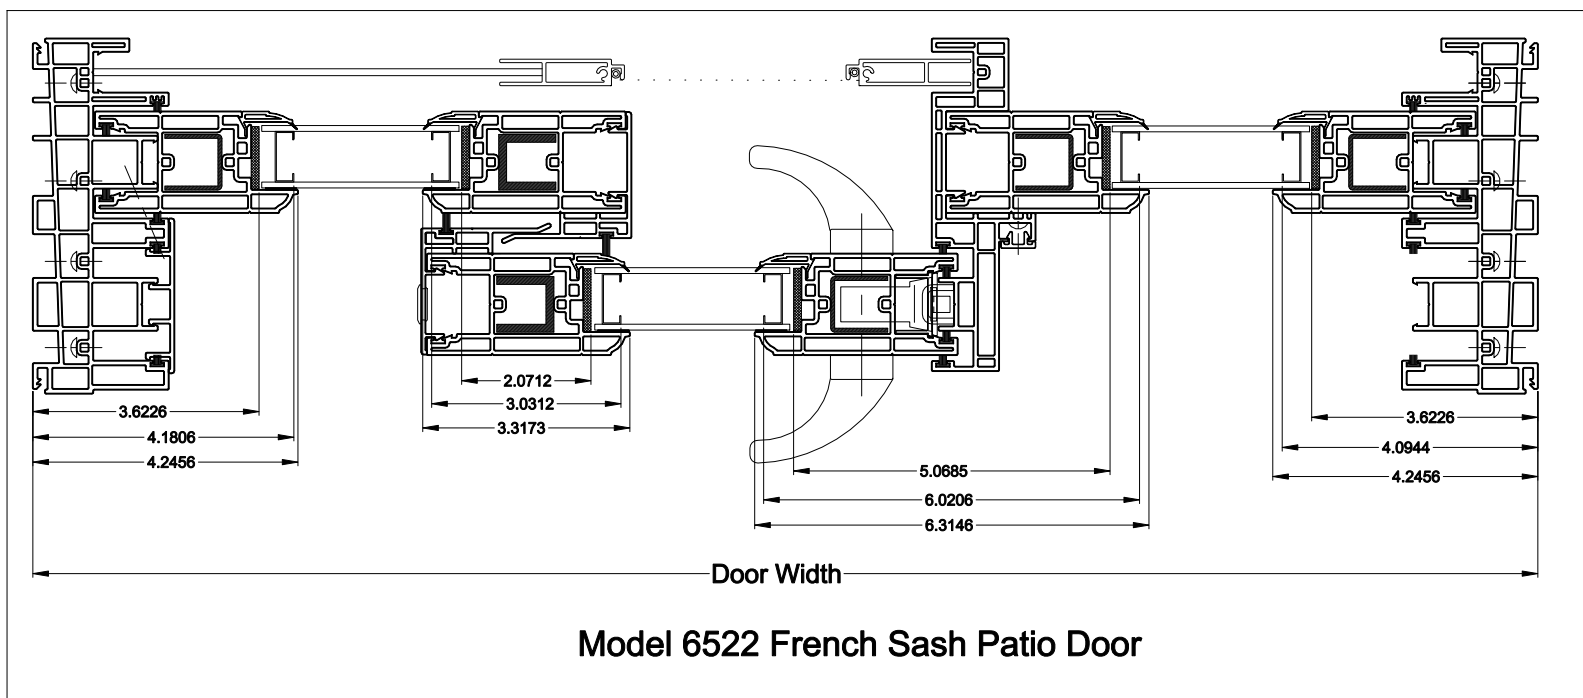

Model 6522 French Sash Patio Door

Model 6522 French Sash Patio Door