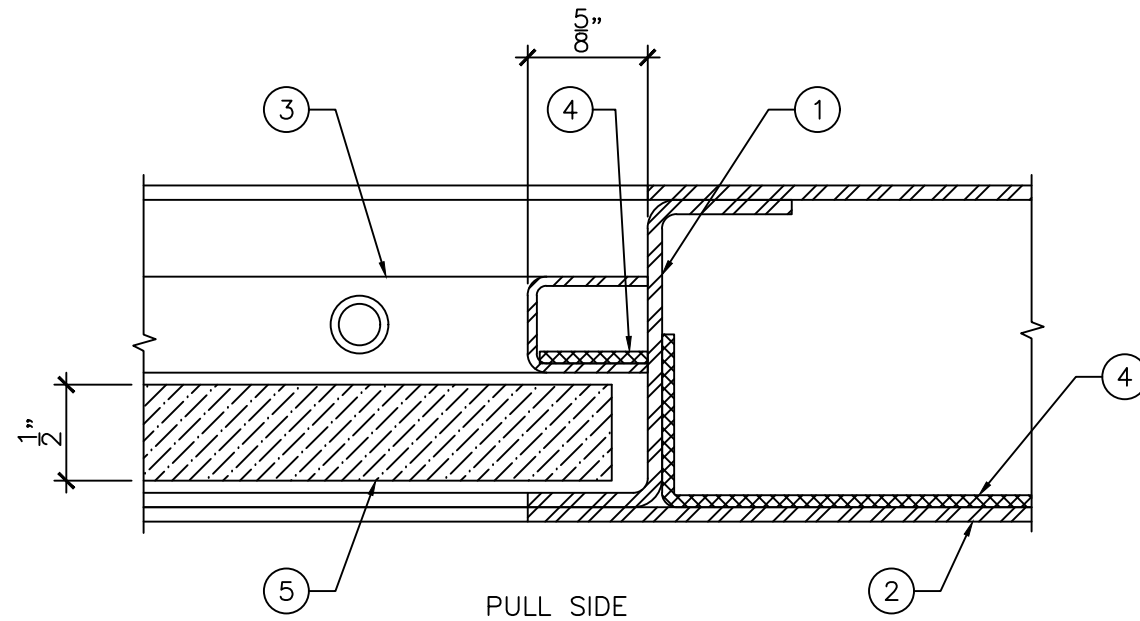

ELEVATION

3/4" = 1'-0"

VISION LITE DIMENSIONS SHOWN
REFER TO CUTOUT SIZE

LEGEND:

- 1. LITE CUTOUT REINFORCING.
- 2. FIXED GLAZING BEADS.
- 3. REMOVABLE GLAZING BEADS.
- 4. X-RAY LEAD LINING.
- 5. LEADED GLASS (MAX. 7/8" THICK).

NOTE:

DIMENSIONS SHOWN ARE CUTOUT DIMENSIONS.
VISIBLE GLASS DIMENSIONS ARE LESS 1 1/4".

SECTION "A"

1'-0" = 1'-0"

DRAWING TITLE:

LEAD LINED DOOR WITH LITE KIT

DATE: MARCH 22, 2017

DRAWN BY: TWB