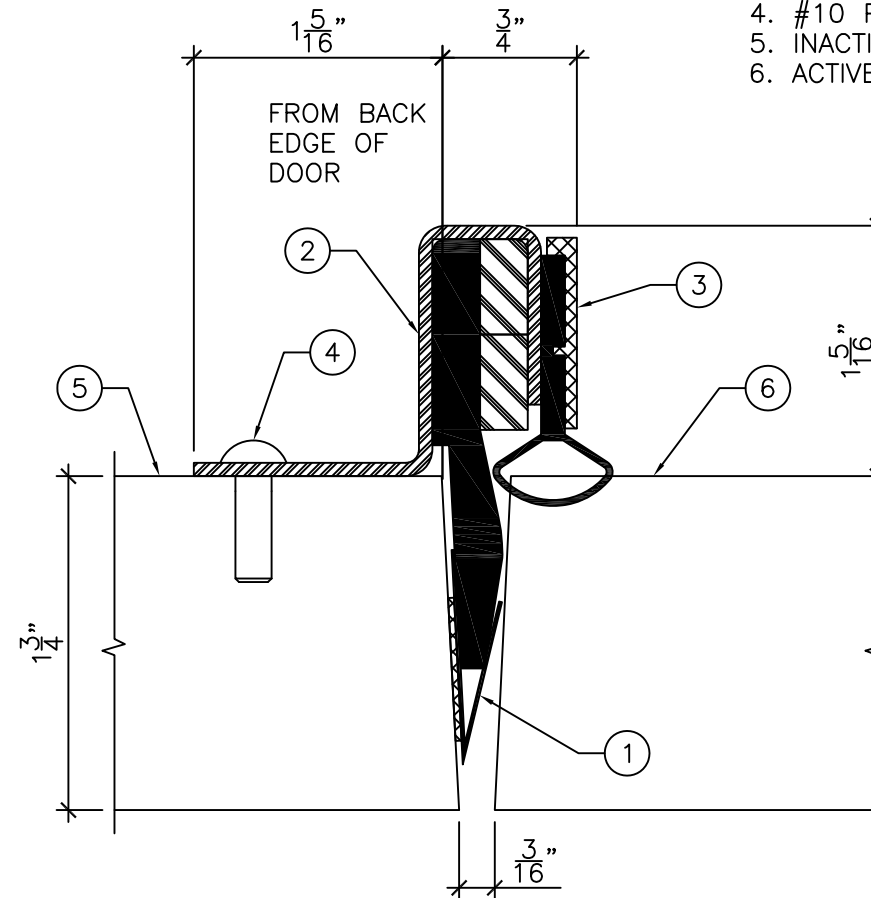

LEGEND:

1. BRONZE ACOUSTIC SEAL. MOUNT ON INSIDE EDGE OF INACTIVE LEAF.
2. 14GA ACOUSTIC ASTRAGAL FASTENED TO THE PUSH SIDE OF THE INACTIVE DOOR LEAF.
3. ACOUSTIC RUBBER SEAL.
4. #10 PAN HEAD SCREWS.
5. INACTIVE DOOR LEAF.
6. ACTIVE DOOR LEAF.

ASTRAGAL SECTION

1'-0" = 1'-0"

DRAWING TITLE:

**ASTRAGAL FOR SINGLE ACTIVE PAIR OF WOOD DOORS - NON-FIRE RATED
STC 36 TO STC 40**

DATE: 2020/08/17

DRAWN BY: ASC

REVISION: 1