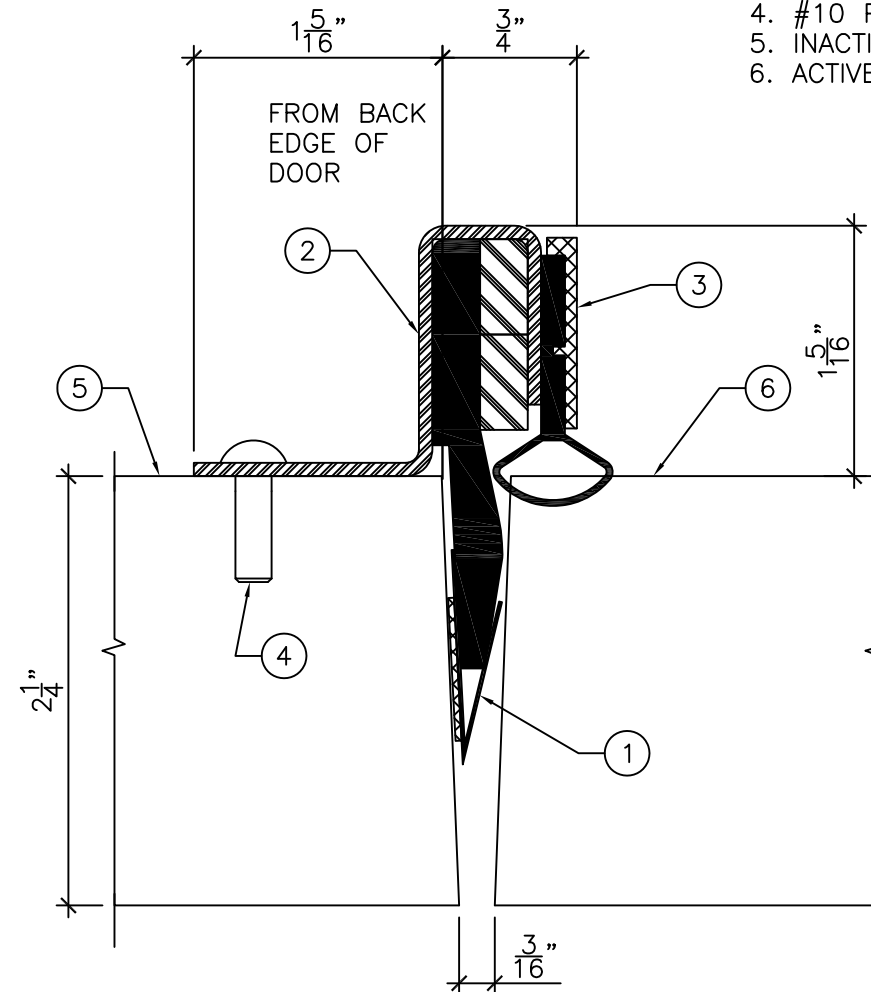

LEGEND:

1. BRONZE ACOUSTIC SEAL. MOUNT ON INSIDE EDGE OF INACTIVE LEAF.
2. 14GA ACOUSTIC ASTRAGAL FASTENED TO THE PUSH SIDE OF THE INACTIVE DOOR LEAF.
3. ACOUSTIC RUBBER SEAL.
4. #10 PAN HEAD SCREWS.
5. INACTIVE DOOR LEAF.
6. ACTIVE DOOR LEAF.

ASTRAGAL SECTION

1'-0" = 1'-0"

DRAWING TITLE:

**ASTRAGAL FOR SINGLE ACTIVE PAIR OF WOOD DOORS - FIRE RATED
STC 41 TO STC 52**

DATE: 2020/08/19

DRAWN BY: ASC

REVISION: 1