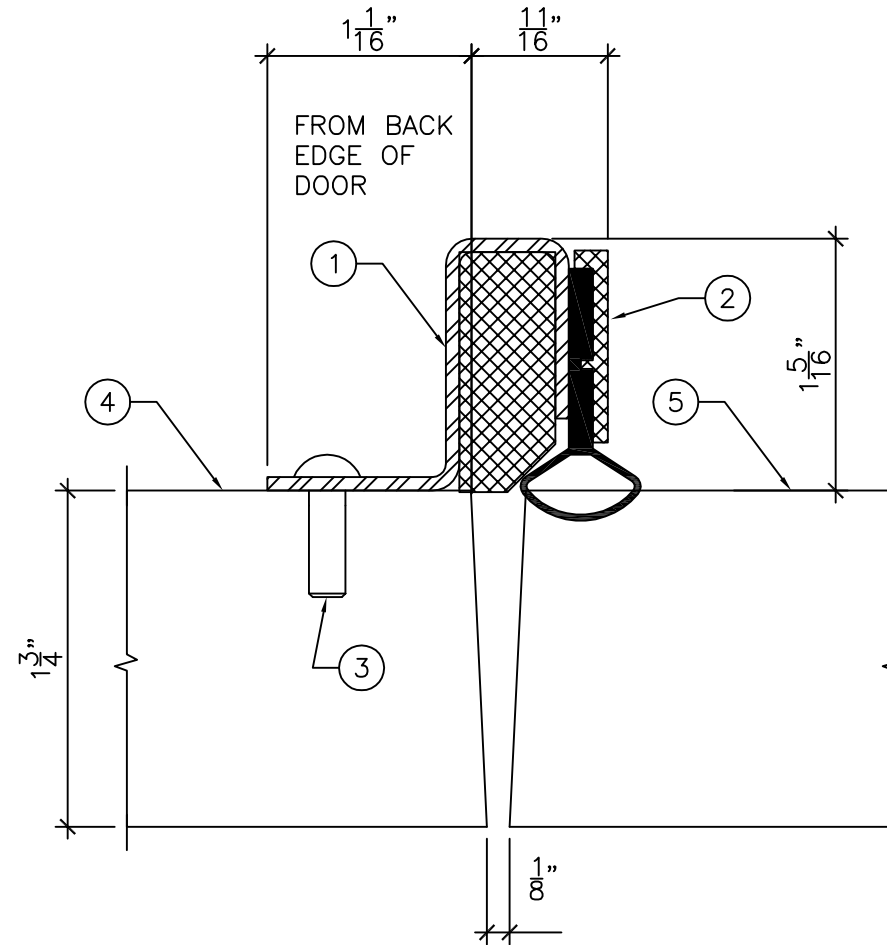

LEGEND:

1. 14GA ACOUSTIC ASTRAGAL FASTENED TO THE PUSH SIDE OF THE INACTIVE DOOR LEAF.
2. ACOUSTIC RUBBER SEAL.
3. #10 PAN HEAD SCREWS.
4. INACTIVE DOOR LEAF.
5. ACTIVE DOOR LEAF

**ASTRAGAL SECTION**  
 $1'-0" = 1'-0"$

DRAWING TITLE:

**ASTRAGAL FOR ACTIVE / INACTIVE DOOR**  
**STC 33 TO STC 38**

DATE: OCTOBER 17, 2016

DRAWN BY: TWB

REVISION: 0