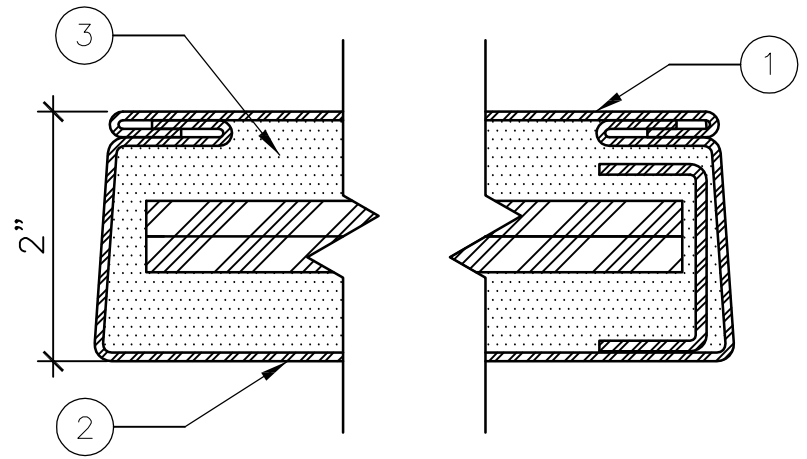

LEGEND:

- 1. BACK SKIN.
- 2. FRONT SKIN.
- 3. ALL VOIDS FILLED WITH CERAMIC INSULATION.
- 4. OFFSET BULLET RESISTANT STEEL PLATES.
- 5. FLUSH TOP AND BOTTOM END CHANNELS.

NOTE:

- LOCK SEAM EDGE SHOWN, CENTER SEAM OPTION AVAILABLE.

DRAWING TITLE:  
**BULLET RESISTANT STEEL DOOR TO UL 752 LEVEL 5, 7 AND 8 FIRE RATED**

DATE: 2020/10/27  
 DRAWN BY: ASC  
 REVISION: 1