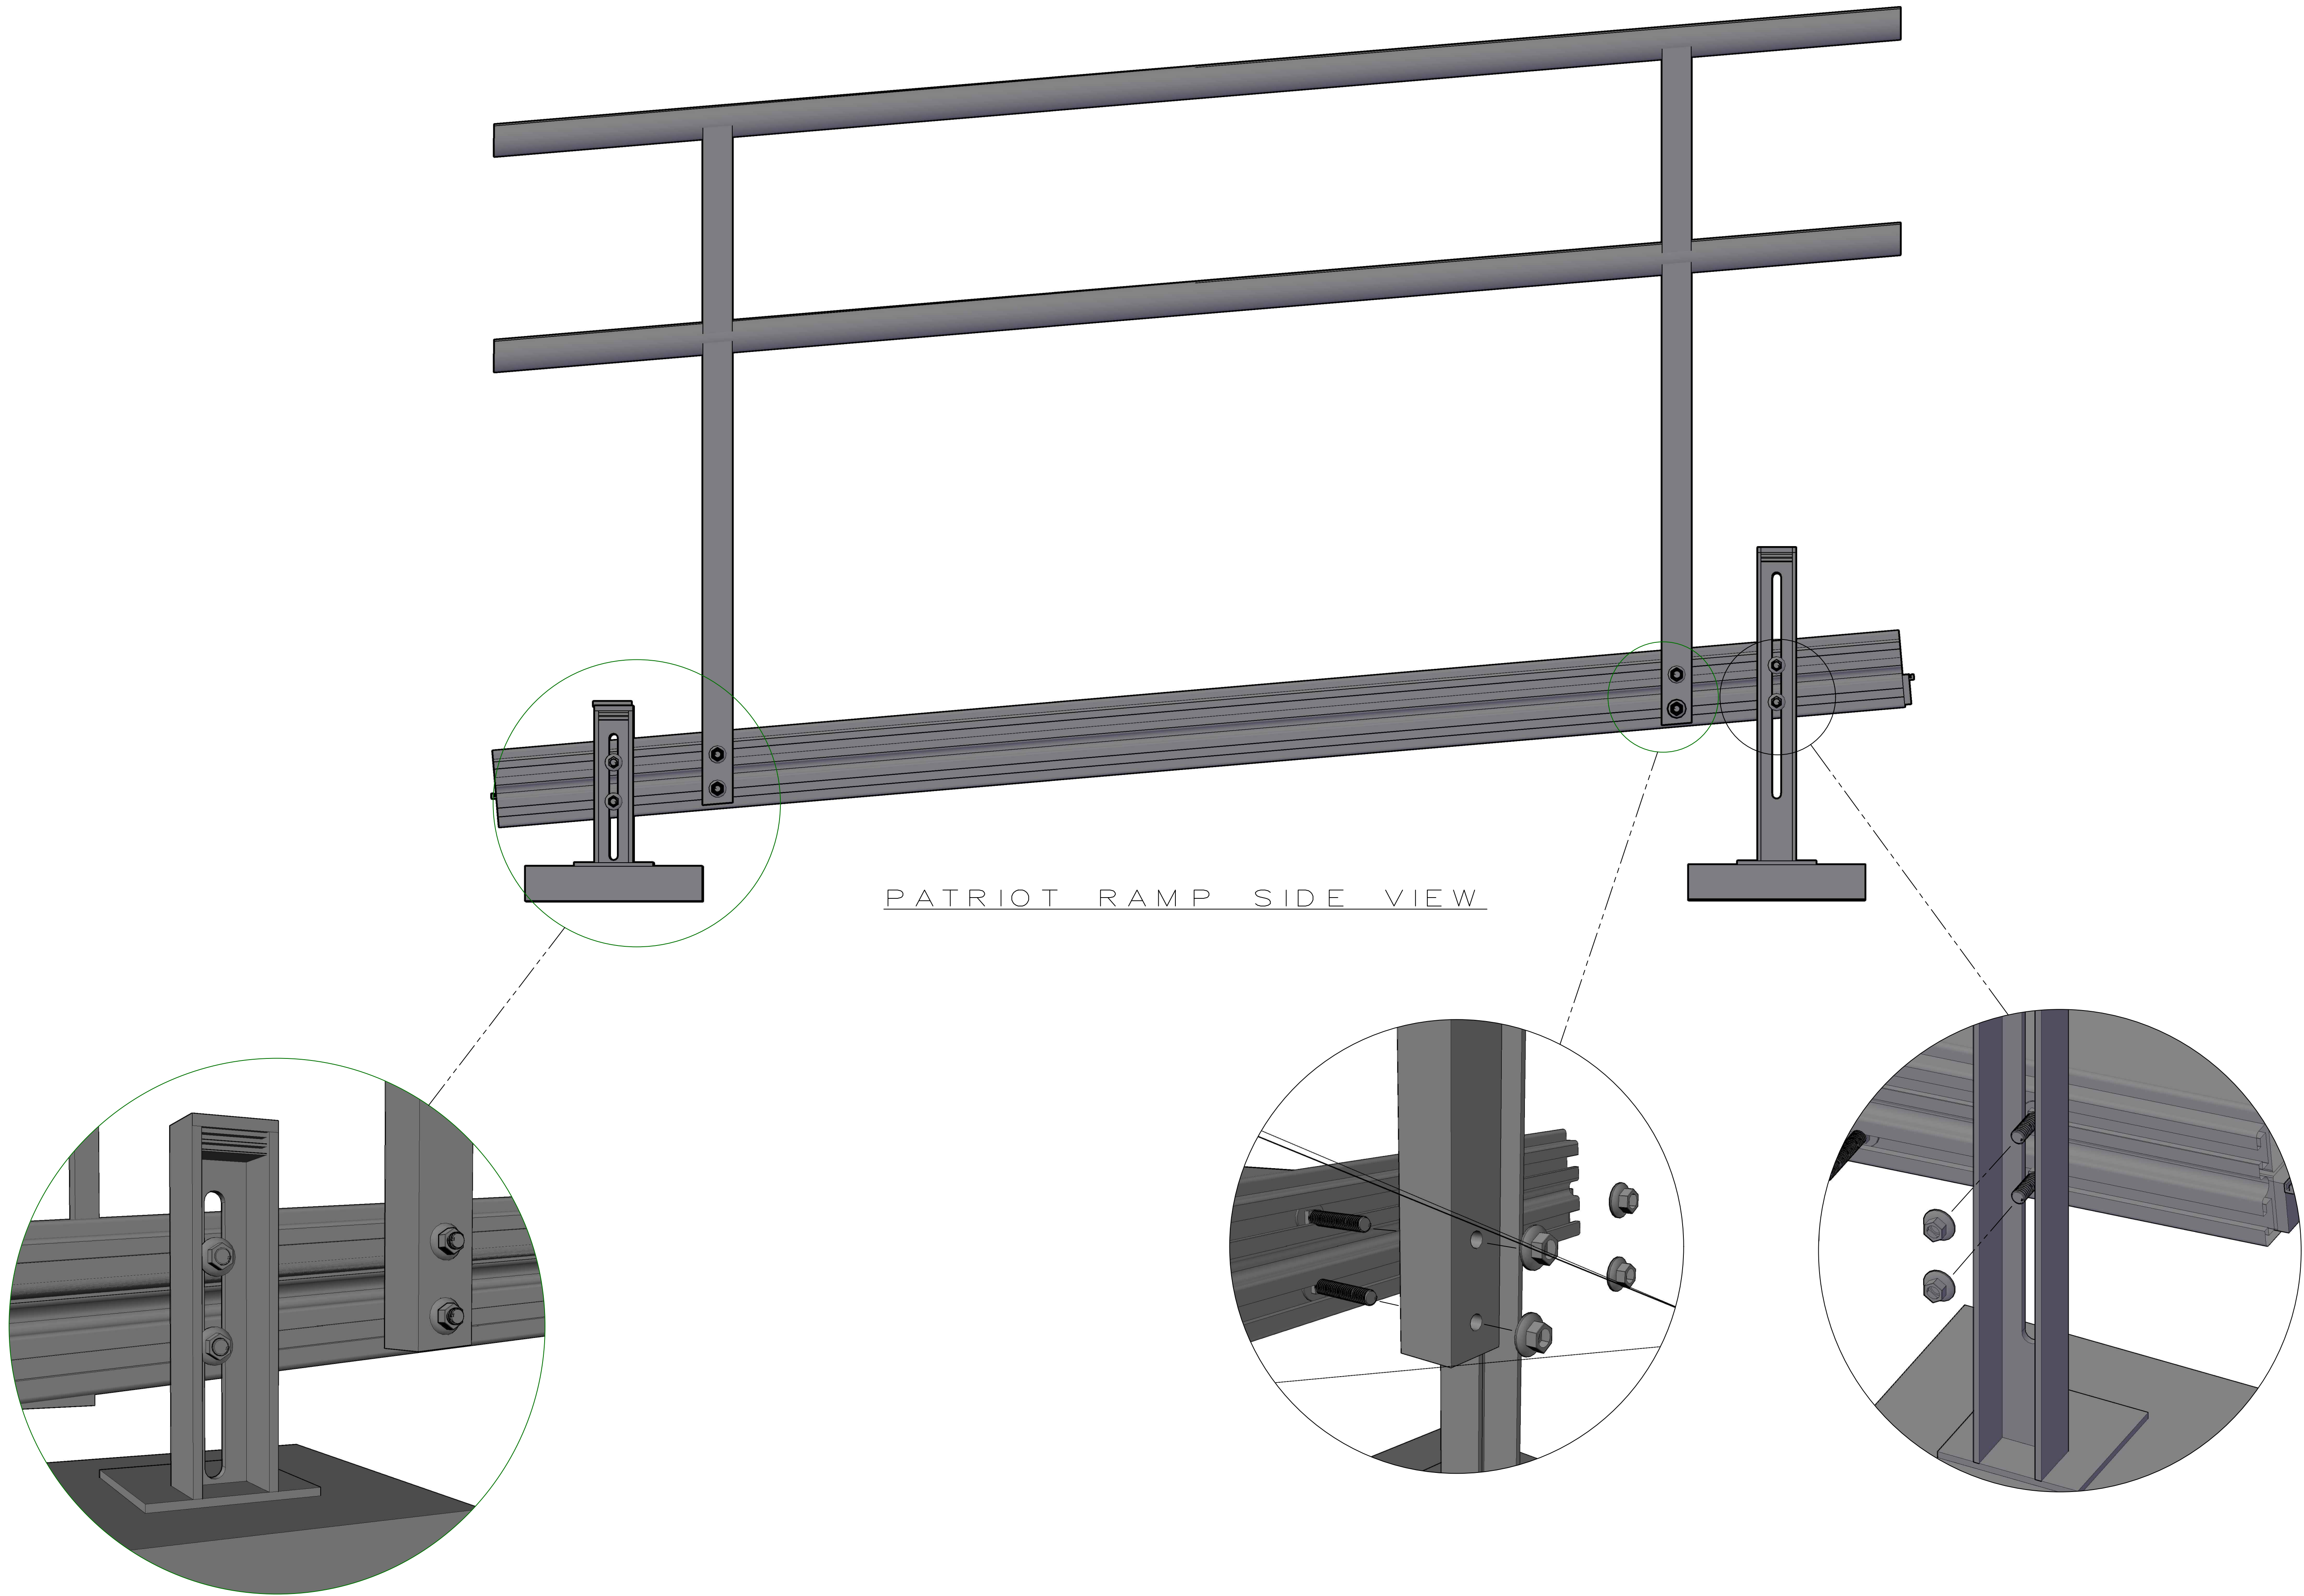

3/5/2020 11:06 AM S:\COMM CAD's\PATRIOT RAMP SIDE VIEW DRAWING WITH DETAIL.dwg

PATRIOT RAMP SIDE VIEW

REVISIONS	BY

AMERICAN ACCESS INC.
3150 STAGE POST DRIVE, SUITE 101
BARTLETT, TN 38133
888-790-9269 TOLL FREE
866-734-7267 FAX
WWW.AARAMPS.COM

PATRIOT RAMP SIDE VIEW DRAWING WITH
DETAIL

DRAWN
DC
CHECKED
BC
DATE
3.5.2020
SCALE
JOB NO.