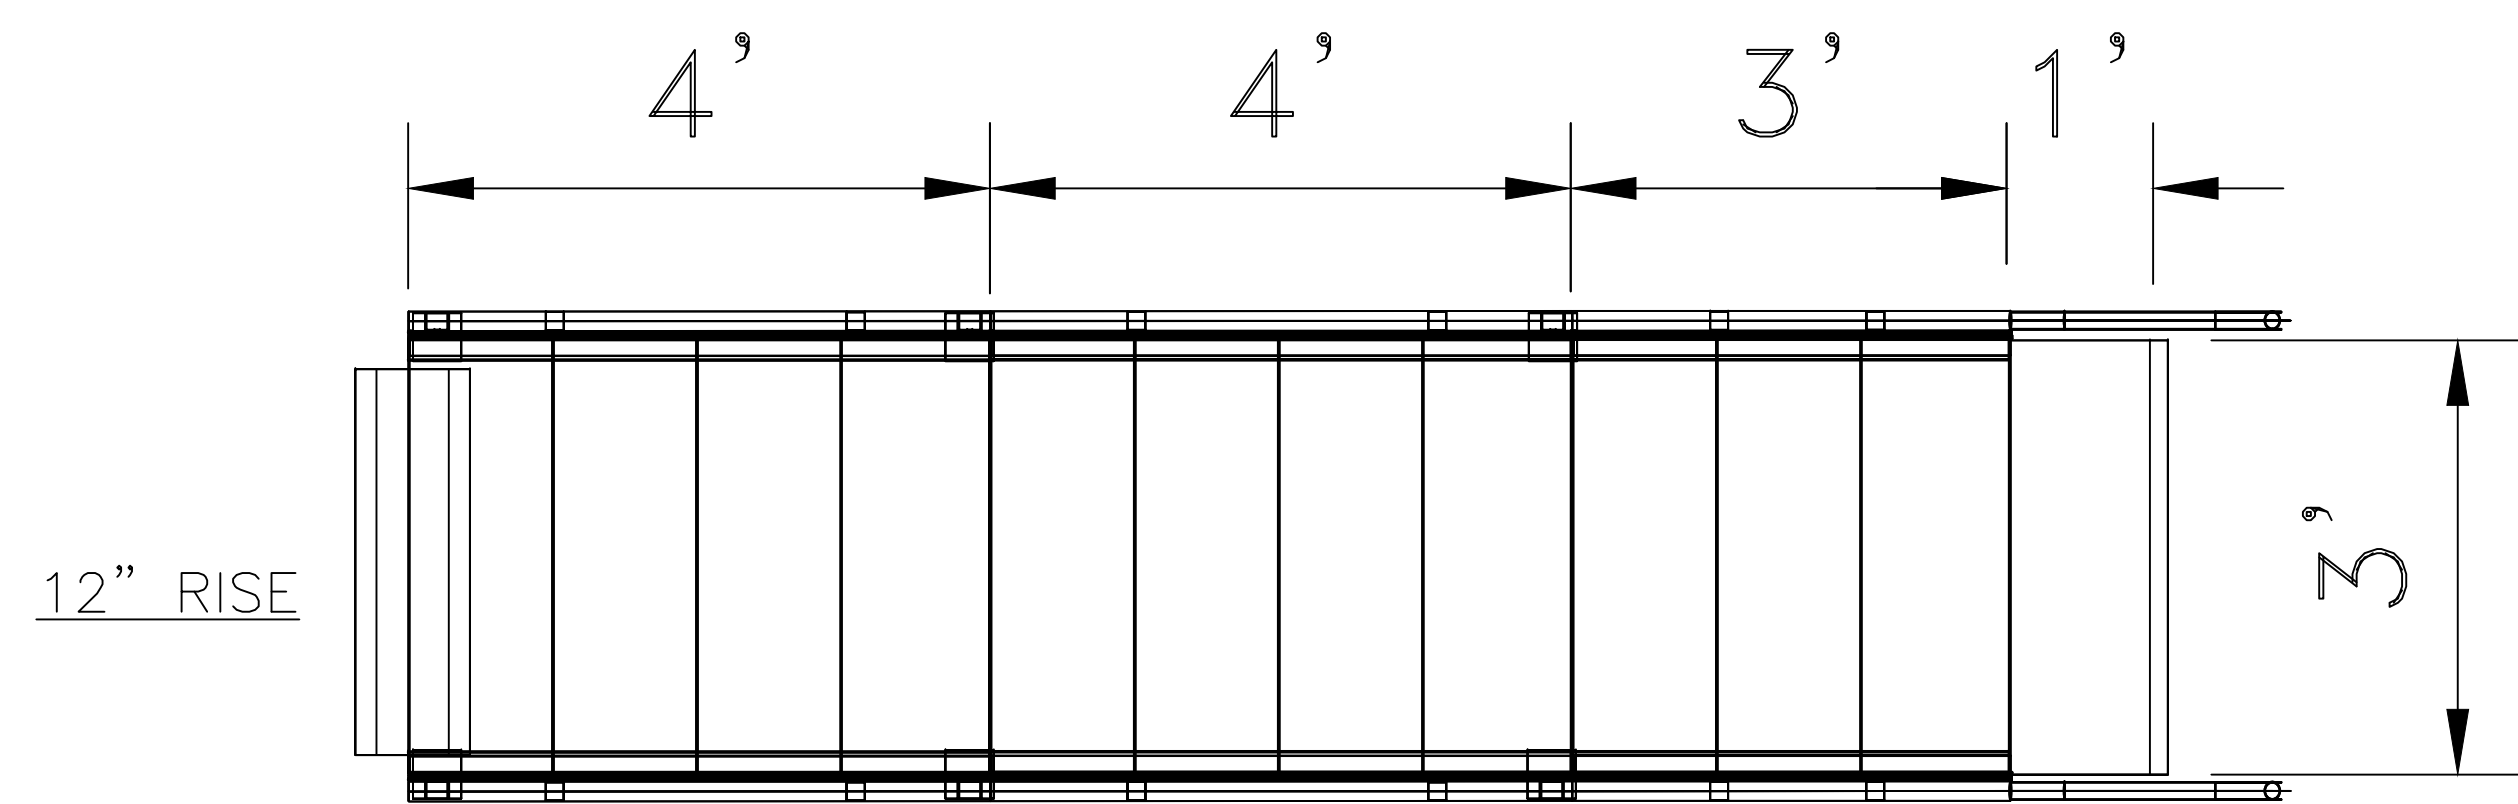

3/4/2020 11:49 AM S:\COMM CAD's\PATRIOT STRAIGHT 12RISE 12FEET RAMP PLAN AND ELEVATIONS.dwg

PLAN  
SCALE: 1/2"=1'-0"

SIDE ELEVATION  
SCALE: 1/2"=1'-0"

12' STRAIGHT PATRIOT

REVISIONS	BY

AMERICAN ACCESS INC.  
3150 STAGE POST DRIVE, SUITE 101  
BARTLETT, TN 38133  
888-790-9269 TOLL FREE  
866-734-7267 FAX  
WWW.AARAMPS.COM

PATRIOT STRAIGHT 12RISE 12FEET RAMP  
PLAN AND ELEVATIONS

DRAWN  
DC  
CHECKED  
BC  
DATE  
3.4.2020  
SCALE

JOB NO.

1