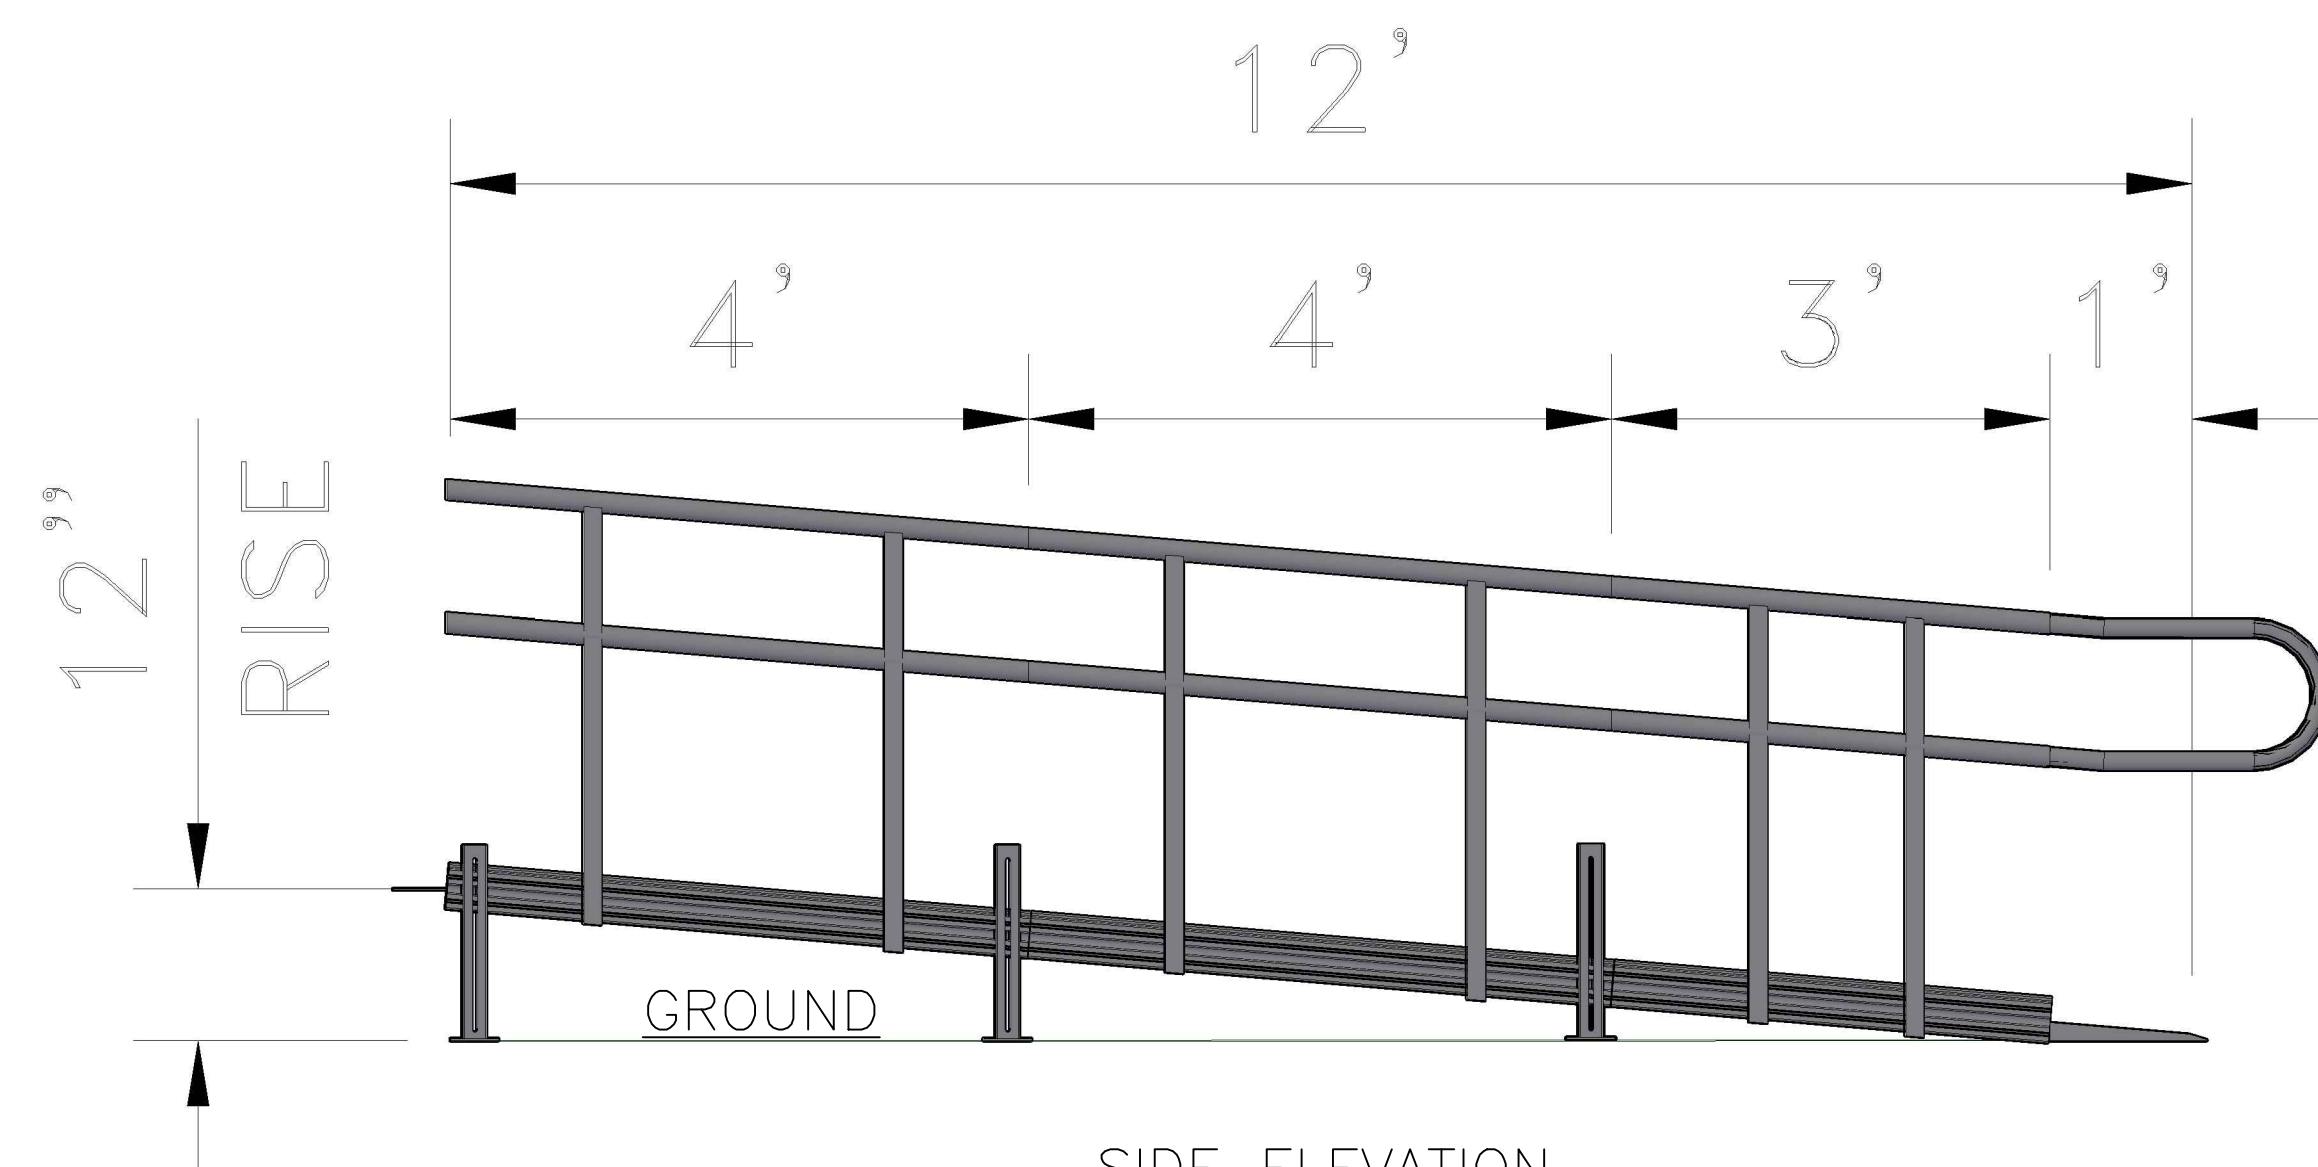

3/4/2020 11:49 AM S:\COMM CAD's\PATRIOT STRAIGHT 12RISE 12FEET RAMP PLAN AND ELEVATIONS.dwg

PLAN  
SCALE: 1/2"=1'-0"

SIDE ELEVATION  
SCALE: 1/2"=1'-0"

12' STRAIGHT PATRIOT

REVISIONS	BY

AMERICAN ACCESS INC.  
3150 STAGE POST DRIVE, SUITE 101  
BARTLETT, TN 38133  
888-790-9269 TOLL FREE  
866-734-7267 FAX  
WWW.AARAMPS.COM

PATRIOT STRAIGHT 12RISE 12FEET RAMP  
PLAN AND ELEVATIONS

DRAWN  
DC  
CHECKED  
BC  
DATE  
3.4.2020  
SCALE

JOB NO.

1