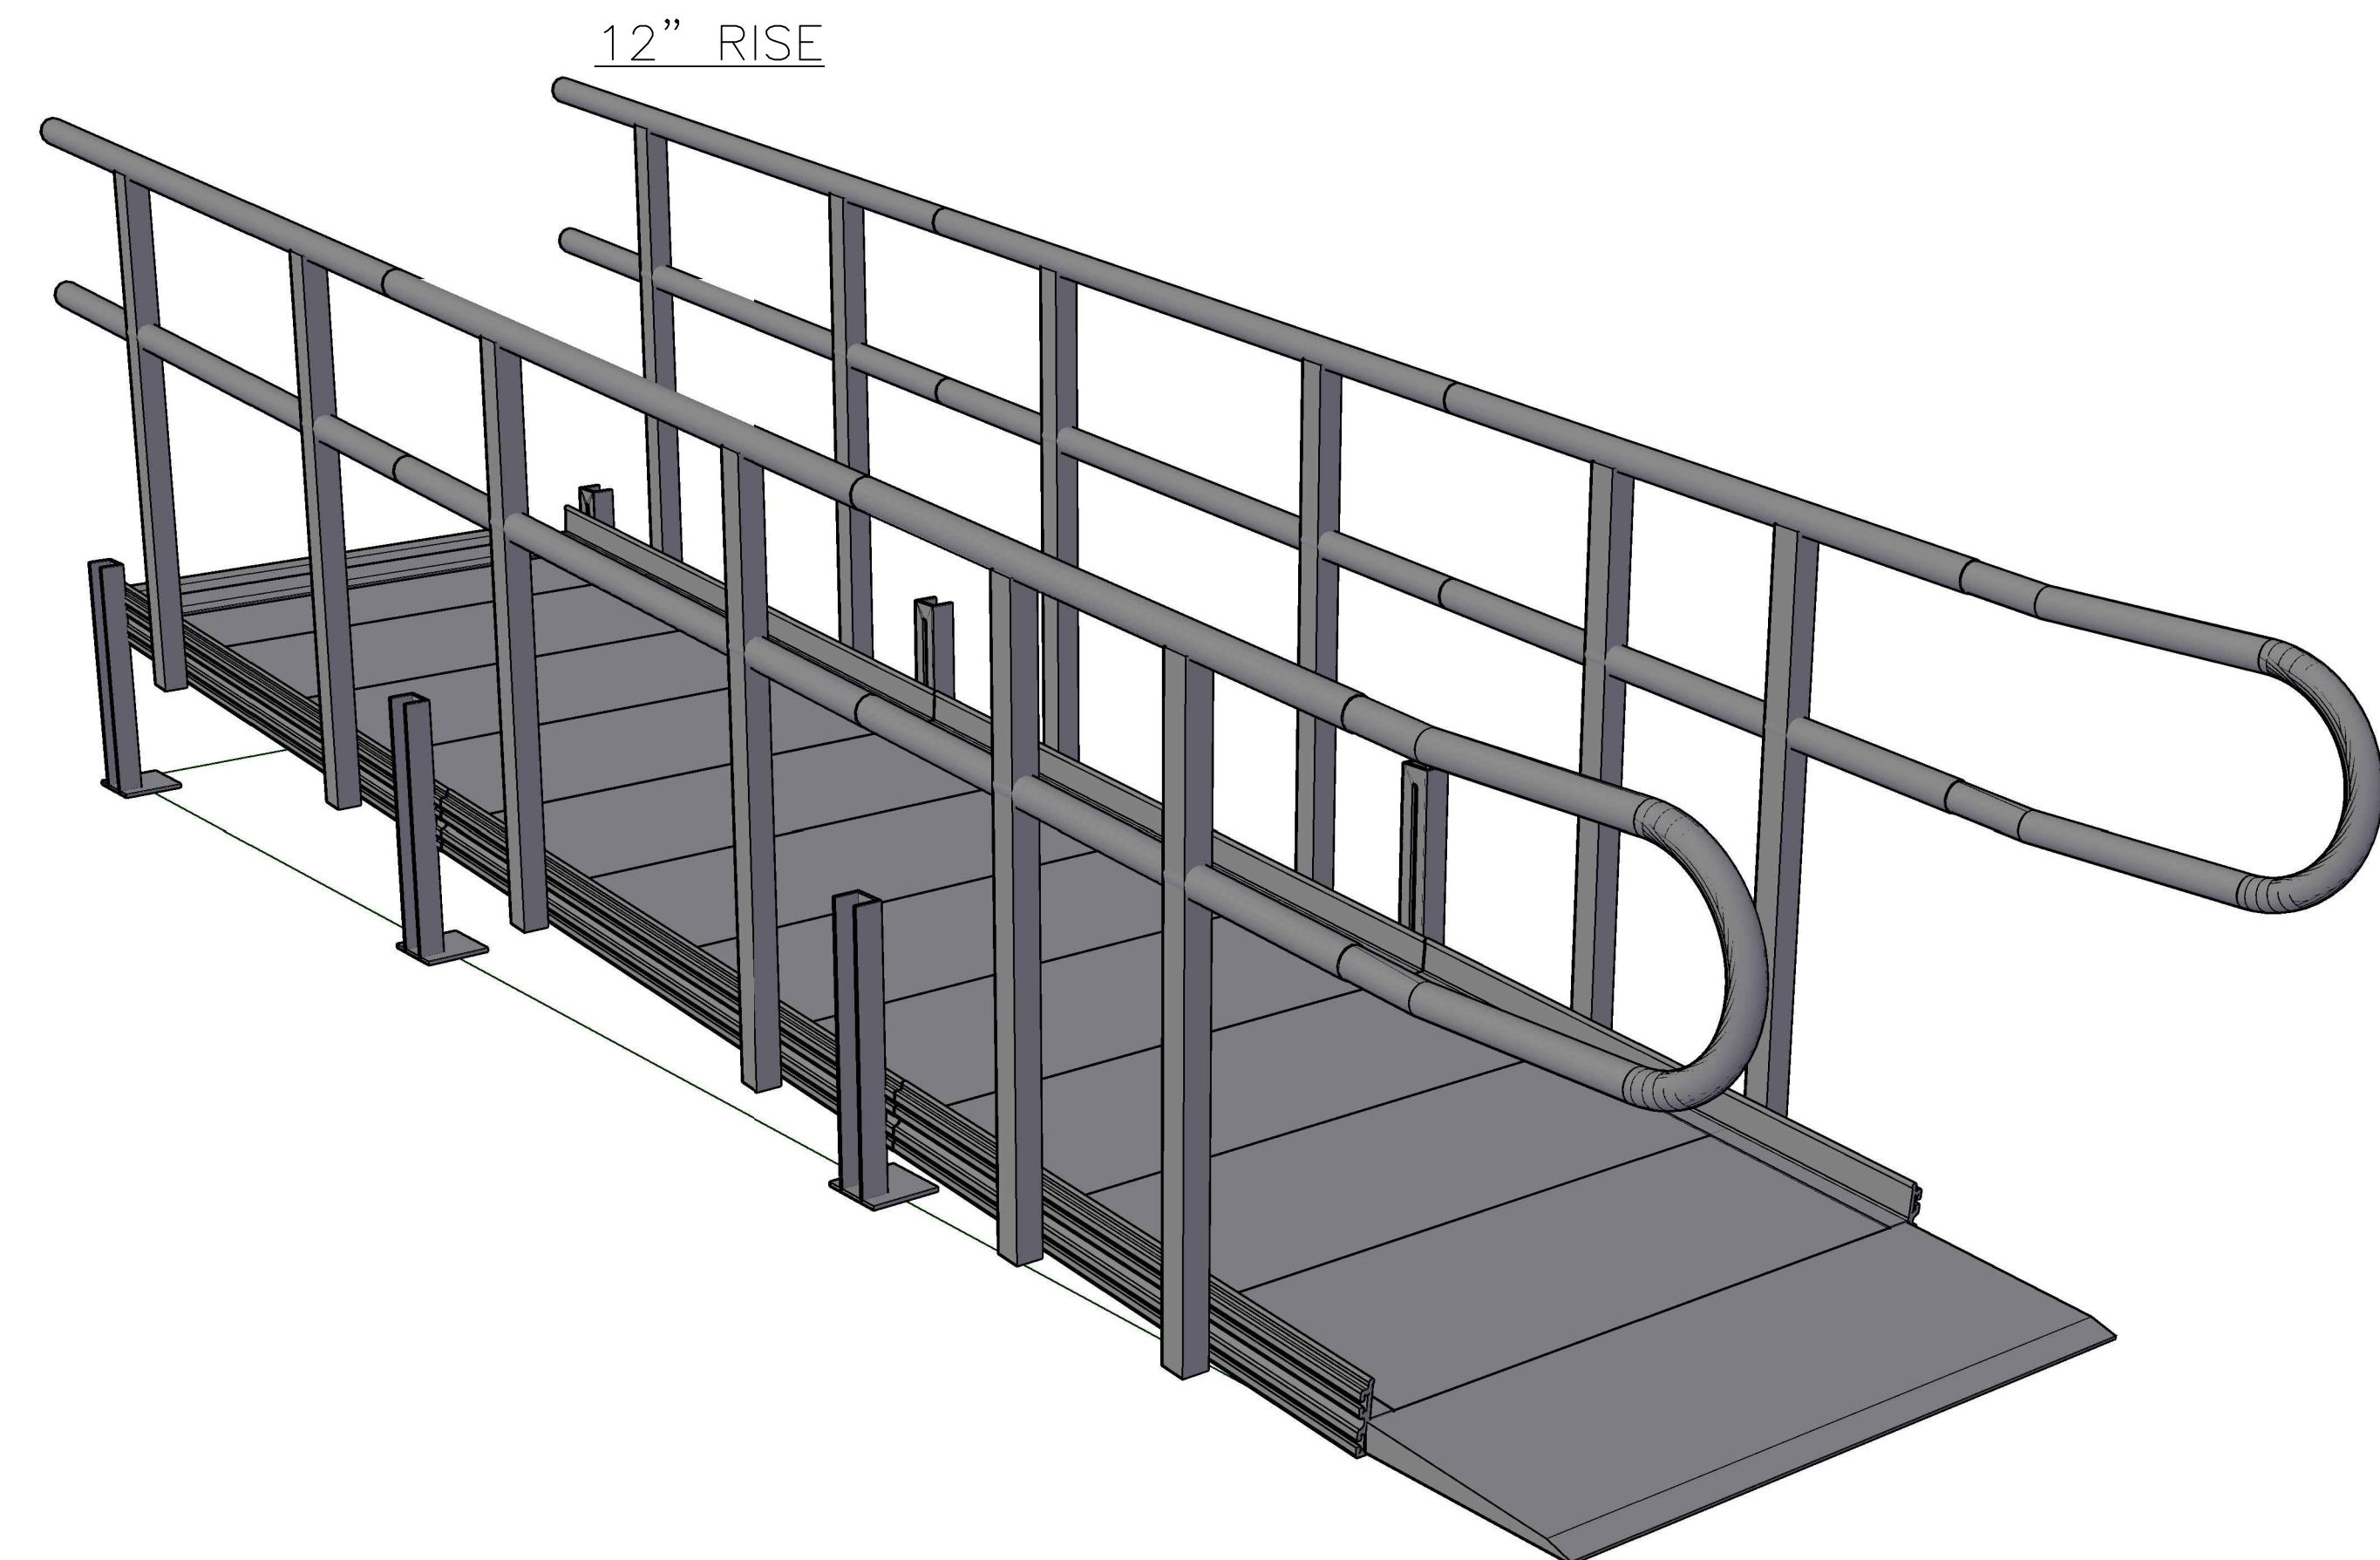

3/4/2020 11:49 AM S:\COMM CAD's\PATRIOT STRAIGHT 12RISE 12FEET RAMP PLAN AND ELEVATIONS.dwg

PLAN  
SCALE: 1/2"=1'-0"

SIDE ELEVATION  
SCALE: 1/2"=1'-0"

12' STRAIGHT PATRIOT

REVISIONS	BY

AMERICAN ACCESS INC.  
3150 STAGE POST DRIVE, SUITE 101  
BARTLETT, TN 38133  
888-790-9269 TOLL FREE  
866-734-7267 FAX  
WWW.AARAMPS.COM

PATRIOT STRAIGHT 12RISE 12FEET RAMP  
PLAN AND ELEVATIONS

DRAWN  
DC  
CHECKED  
BC  
DATE  
3.4.2020  
SCALE

JOB NO.

1