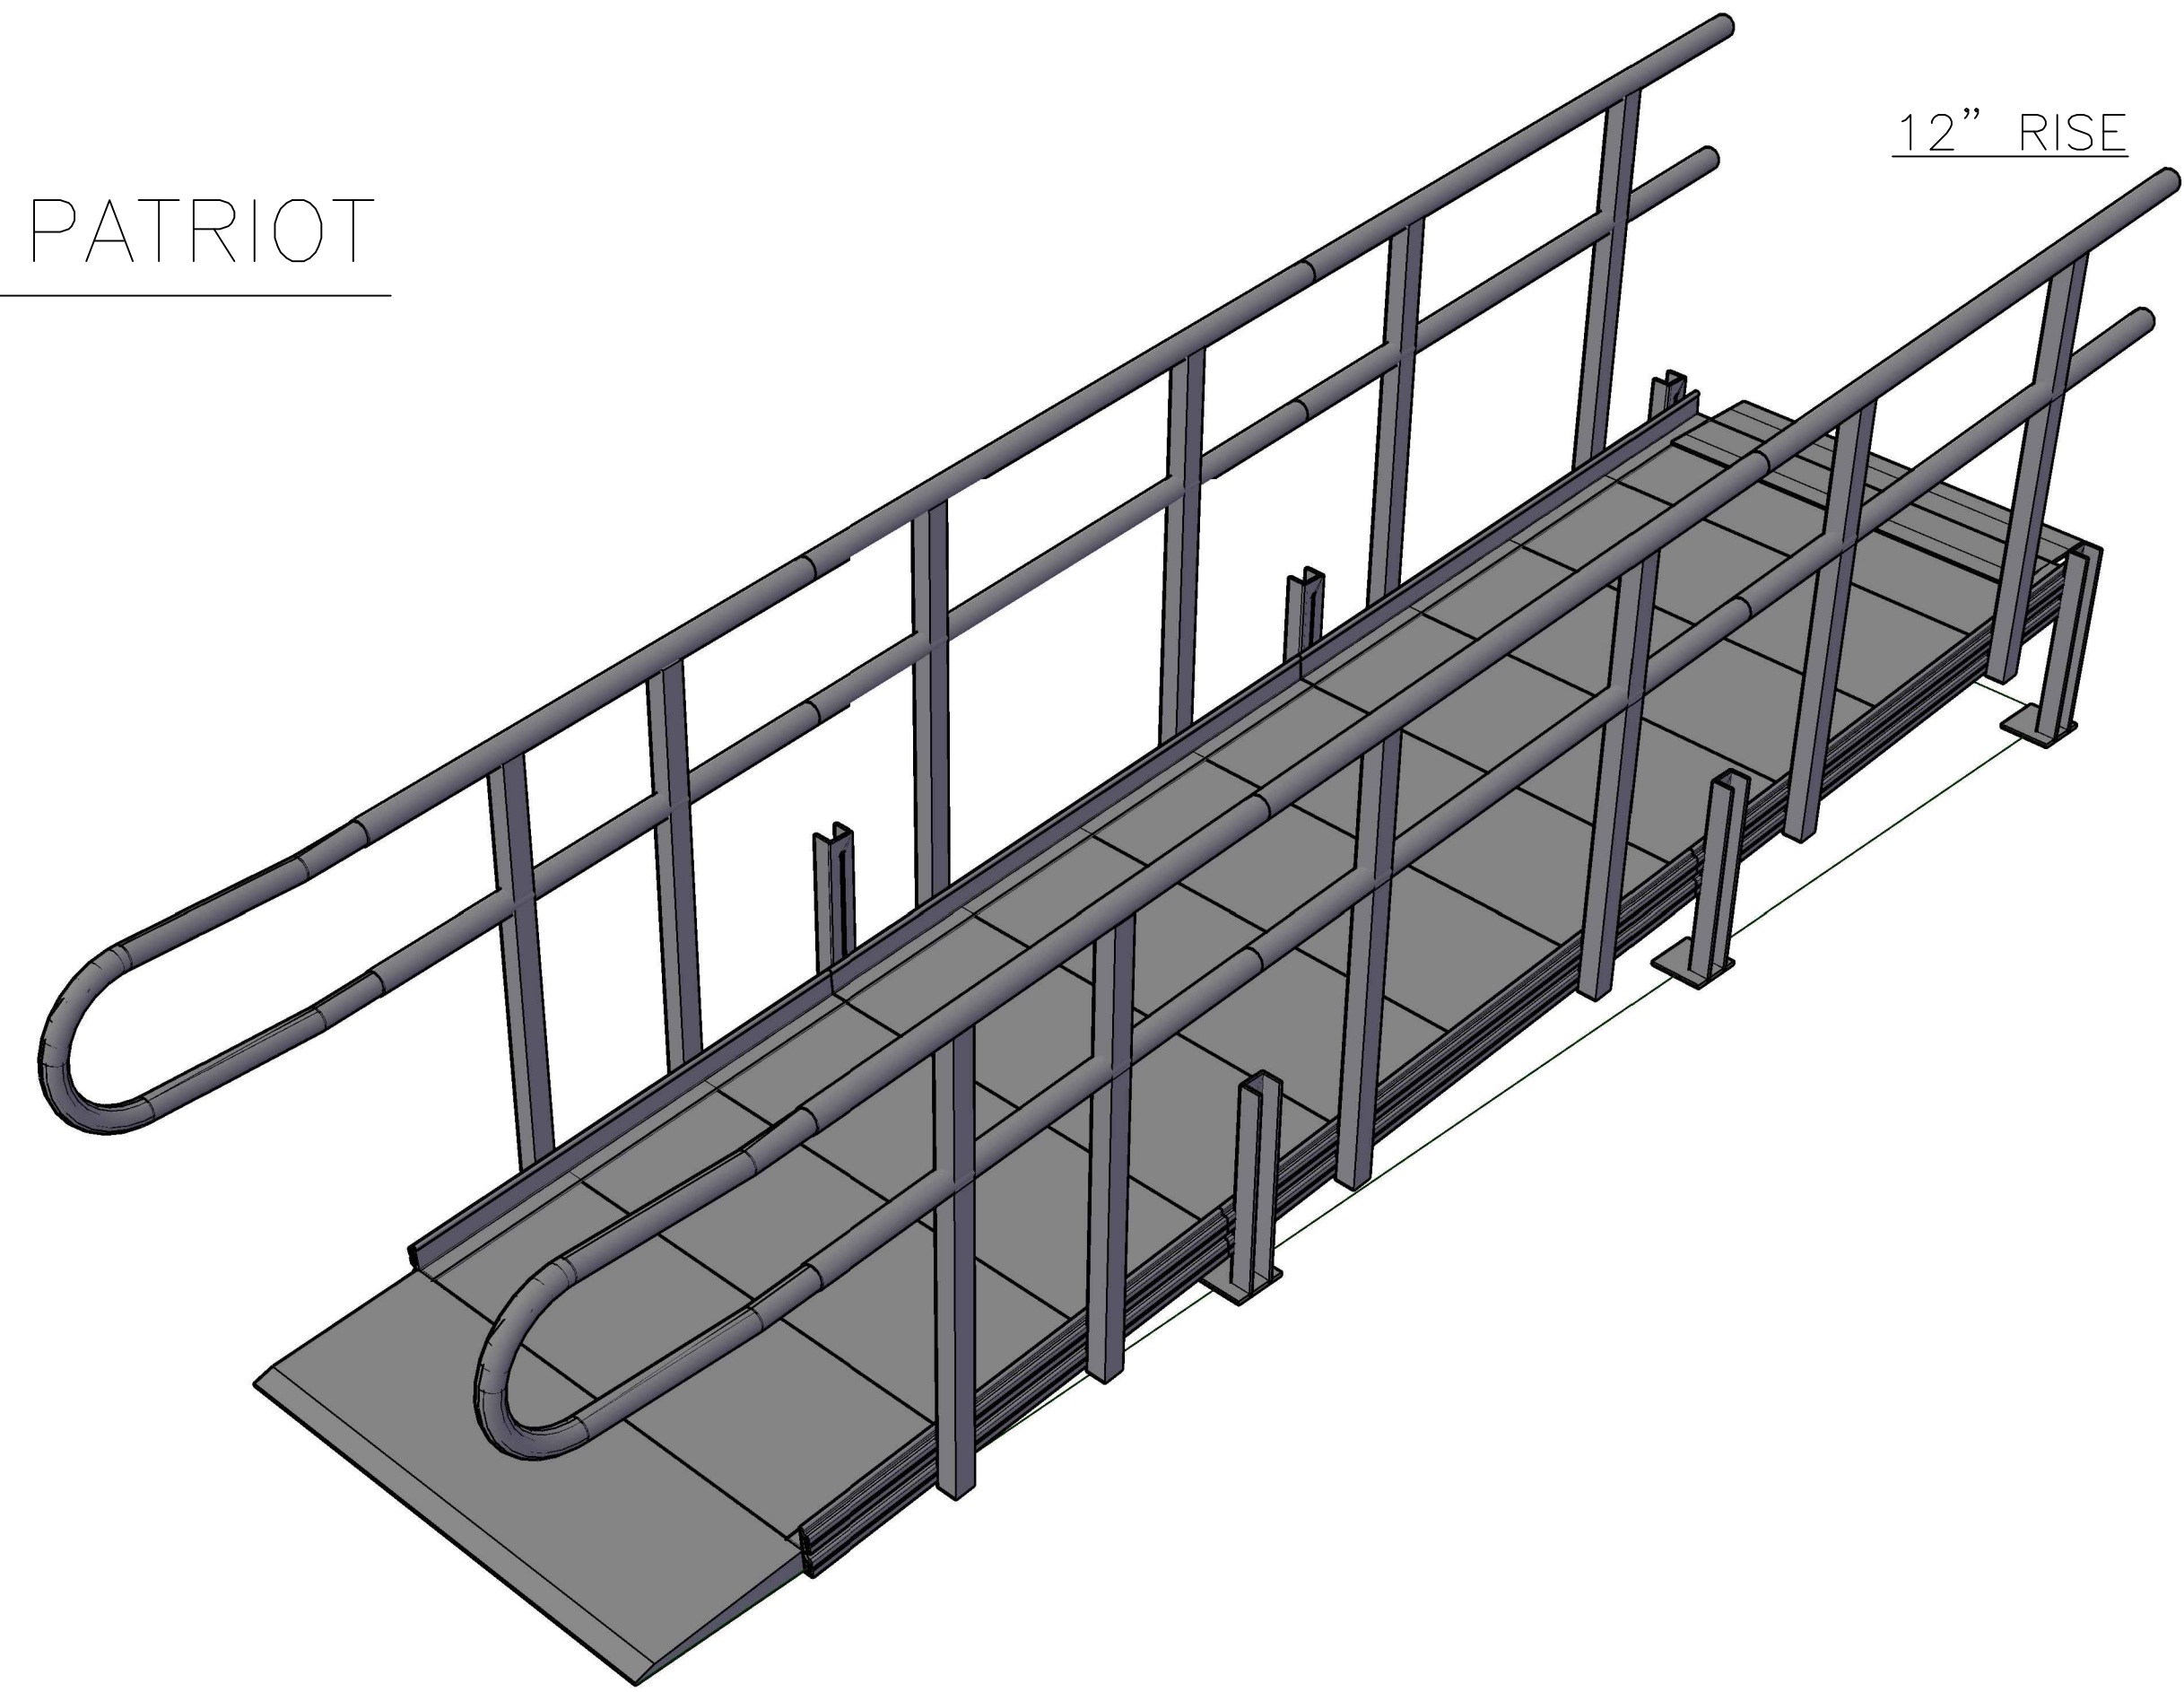

3/4/2020 11:49 AM S:\COMM CAD's\PATRIOT STRAIGHT 12RISE 12FEET RAMP PLAN AND ELEVATIONS.dwg

PLAN  
SCALE: 1/2"=1'-0"

SIDE ELEVATION  
SCALE: 1/2"=1'-0"

12' STRAIGHT PATRIOT

REVISIONS	BY

AMERICAN ACCESS INC.  
3150 STAGE POST DRIVE, SUITE 101  
BARTLETT, TN 38133  
888-790-9269 TOLL FREE  
866-734-7267 FAX  
WWW.AARAMPS.COM

PATRIOT STRAIGHT 12RISE 12FEET RAMP  
PLAN AND ELEVATIONS

DRAWN  
DC  
CHECKED  
BC  
DATE  
3.4.2020  
SCALE

JOB NO.

1