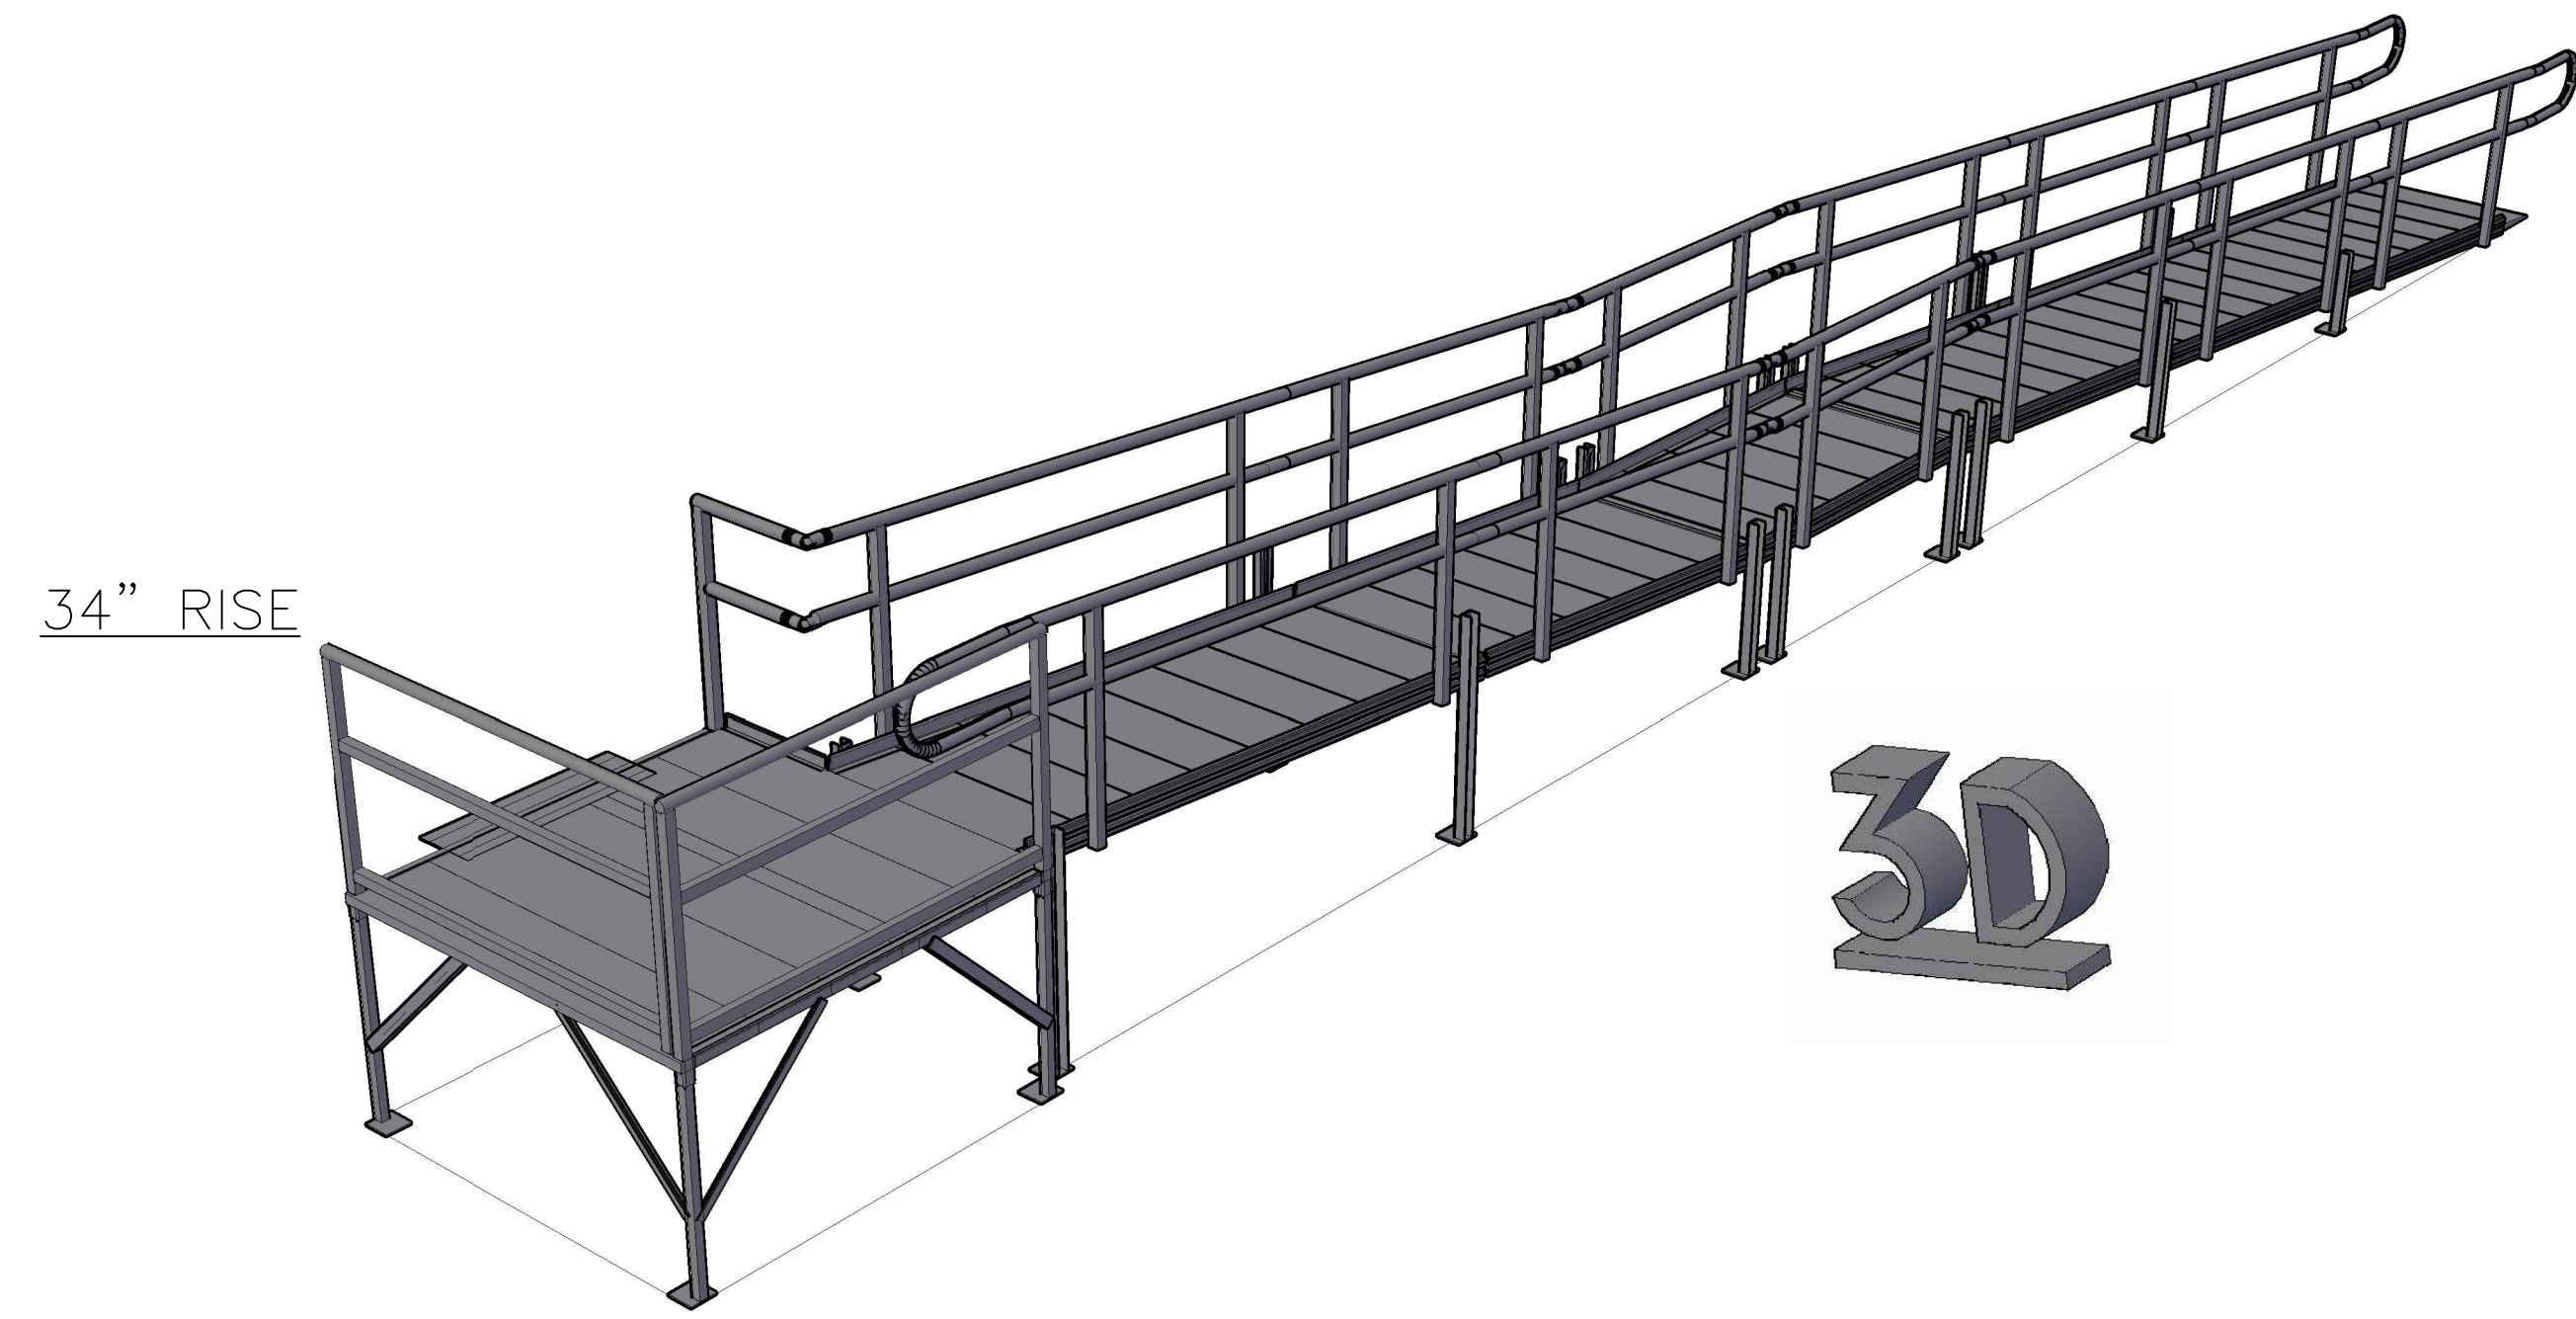

3/5/2020 12:26 PM S:\COMM CAD's\PATRIOT STRAIGHT 33RISE 33FEET RAMP PLAN AND ELEVATIONS.dwg

REVISIONS	BY

American Access

AMERICAN ACCESS INC.  
 3150 STAGE POST DRIVE, SUITE 101  
 BARTLETT, TN 38133  
 888-790-9269 TOLL FREE  
 866-734-7267 FAX  
 WWW.AARAMPS.COM

PATRIOT STRAIGHT 33RISE 33FEET RAMP  
 PLAN AND ELEVATIONS

DRAWN  
DC

CHECKED  
GS

DATE  
3.5.2020

SCALE

JOB NO.

1