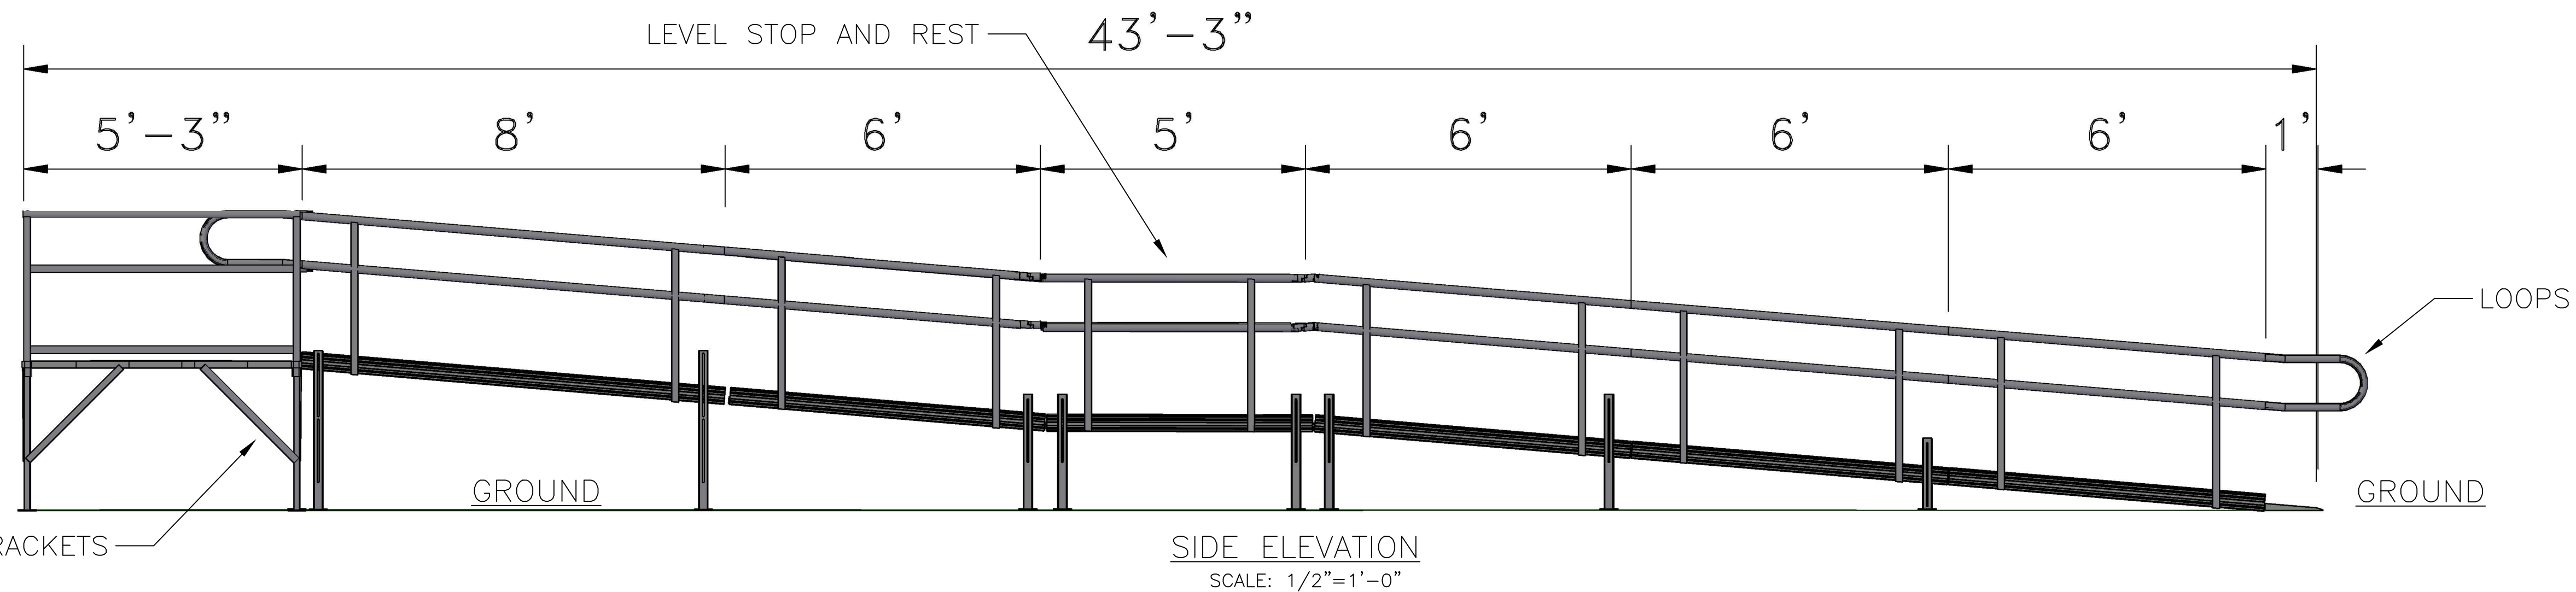

3/5/2020 12:26 PM S:\COMM CAD's\PATRIOT STRAIGHT 33RISE 33FEET RAMP PLAN AND ELEVATIONS.dwg

REVISIONS	BY

American Access

AMERICAN ACCESS INC.  
 3150 STAGE POST DRIVE, SUITE 101  
 BARTLETT, TN 38133  
 888-790-9269 TOLL FREE  
 866-734-7267 FAX  
 WWW.AARAMPS.COM

PATRIOT STRAIGHT 33RISE 33FEET RAMP  
 PLAN AND ELEVATIONS

DRAWN  
DC

CHECKED  
GS

DATE  
3.5.2020

SCALE

JOB NO.

1