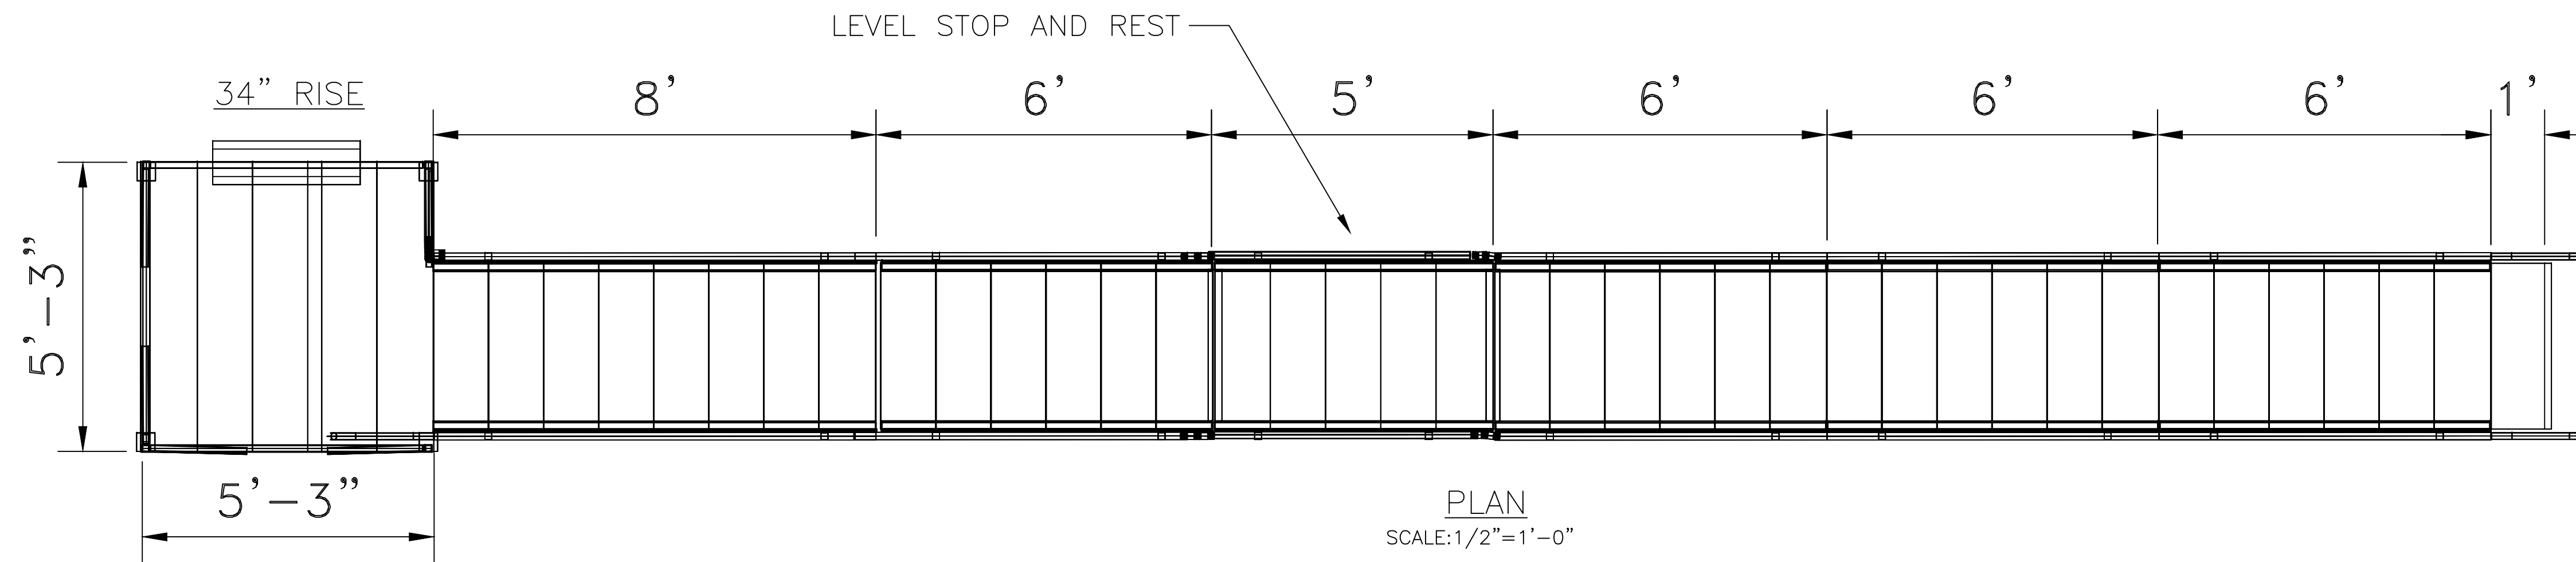

3/5/2020 12:26 PM S:\COMM CAD's\PATRIOT STRAIGHT 33RISE 33FEET RAMP PLAN AND ELEVATIONS.dwg

REVISIONS	BY

American Access

AMERICAN ACCESS INC.  
 3150 STAGE POST DRIVE, SUITE 101  
 BARTLETT, TN 38133  
 888-790-9269 TOLL FREE  
 866-734-7267 FAX  
 WWW.AARAMPS.COM

PATRIOT STRAIGHT 33RISE 33FEET RAMP  
 PLAN AND ELEVATIONS

DRAWN  
DC

CHECKED  
GS

DATE  
3.5.2020

SCALE

JOB NO.

1