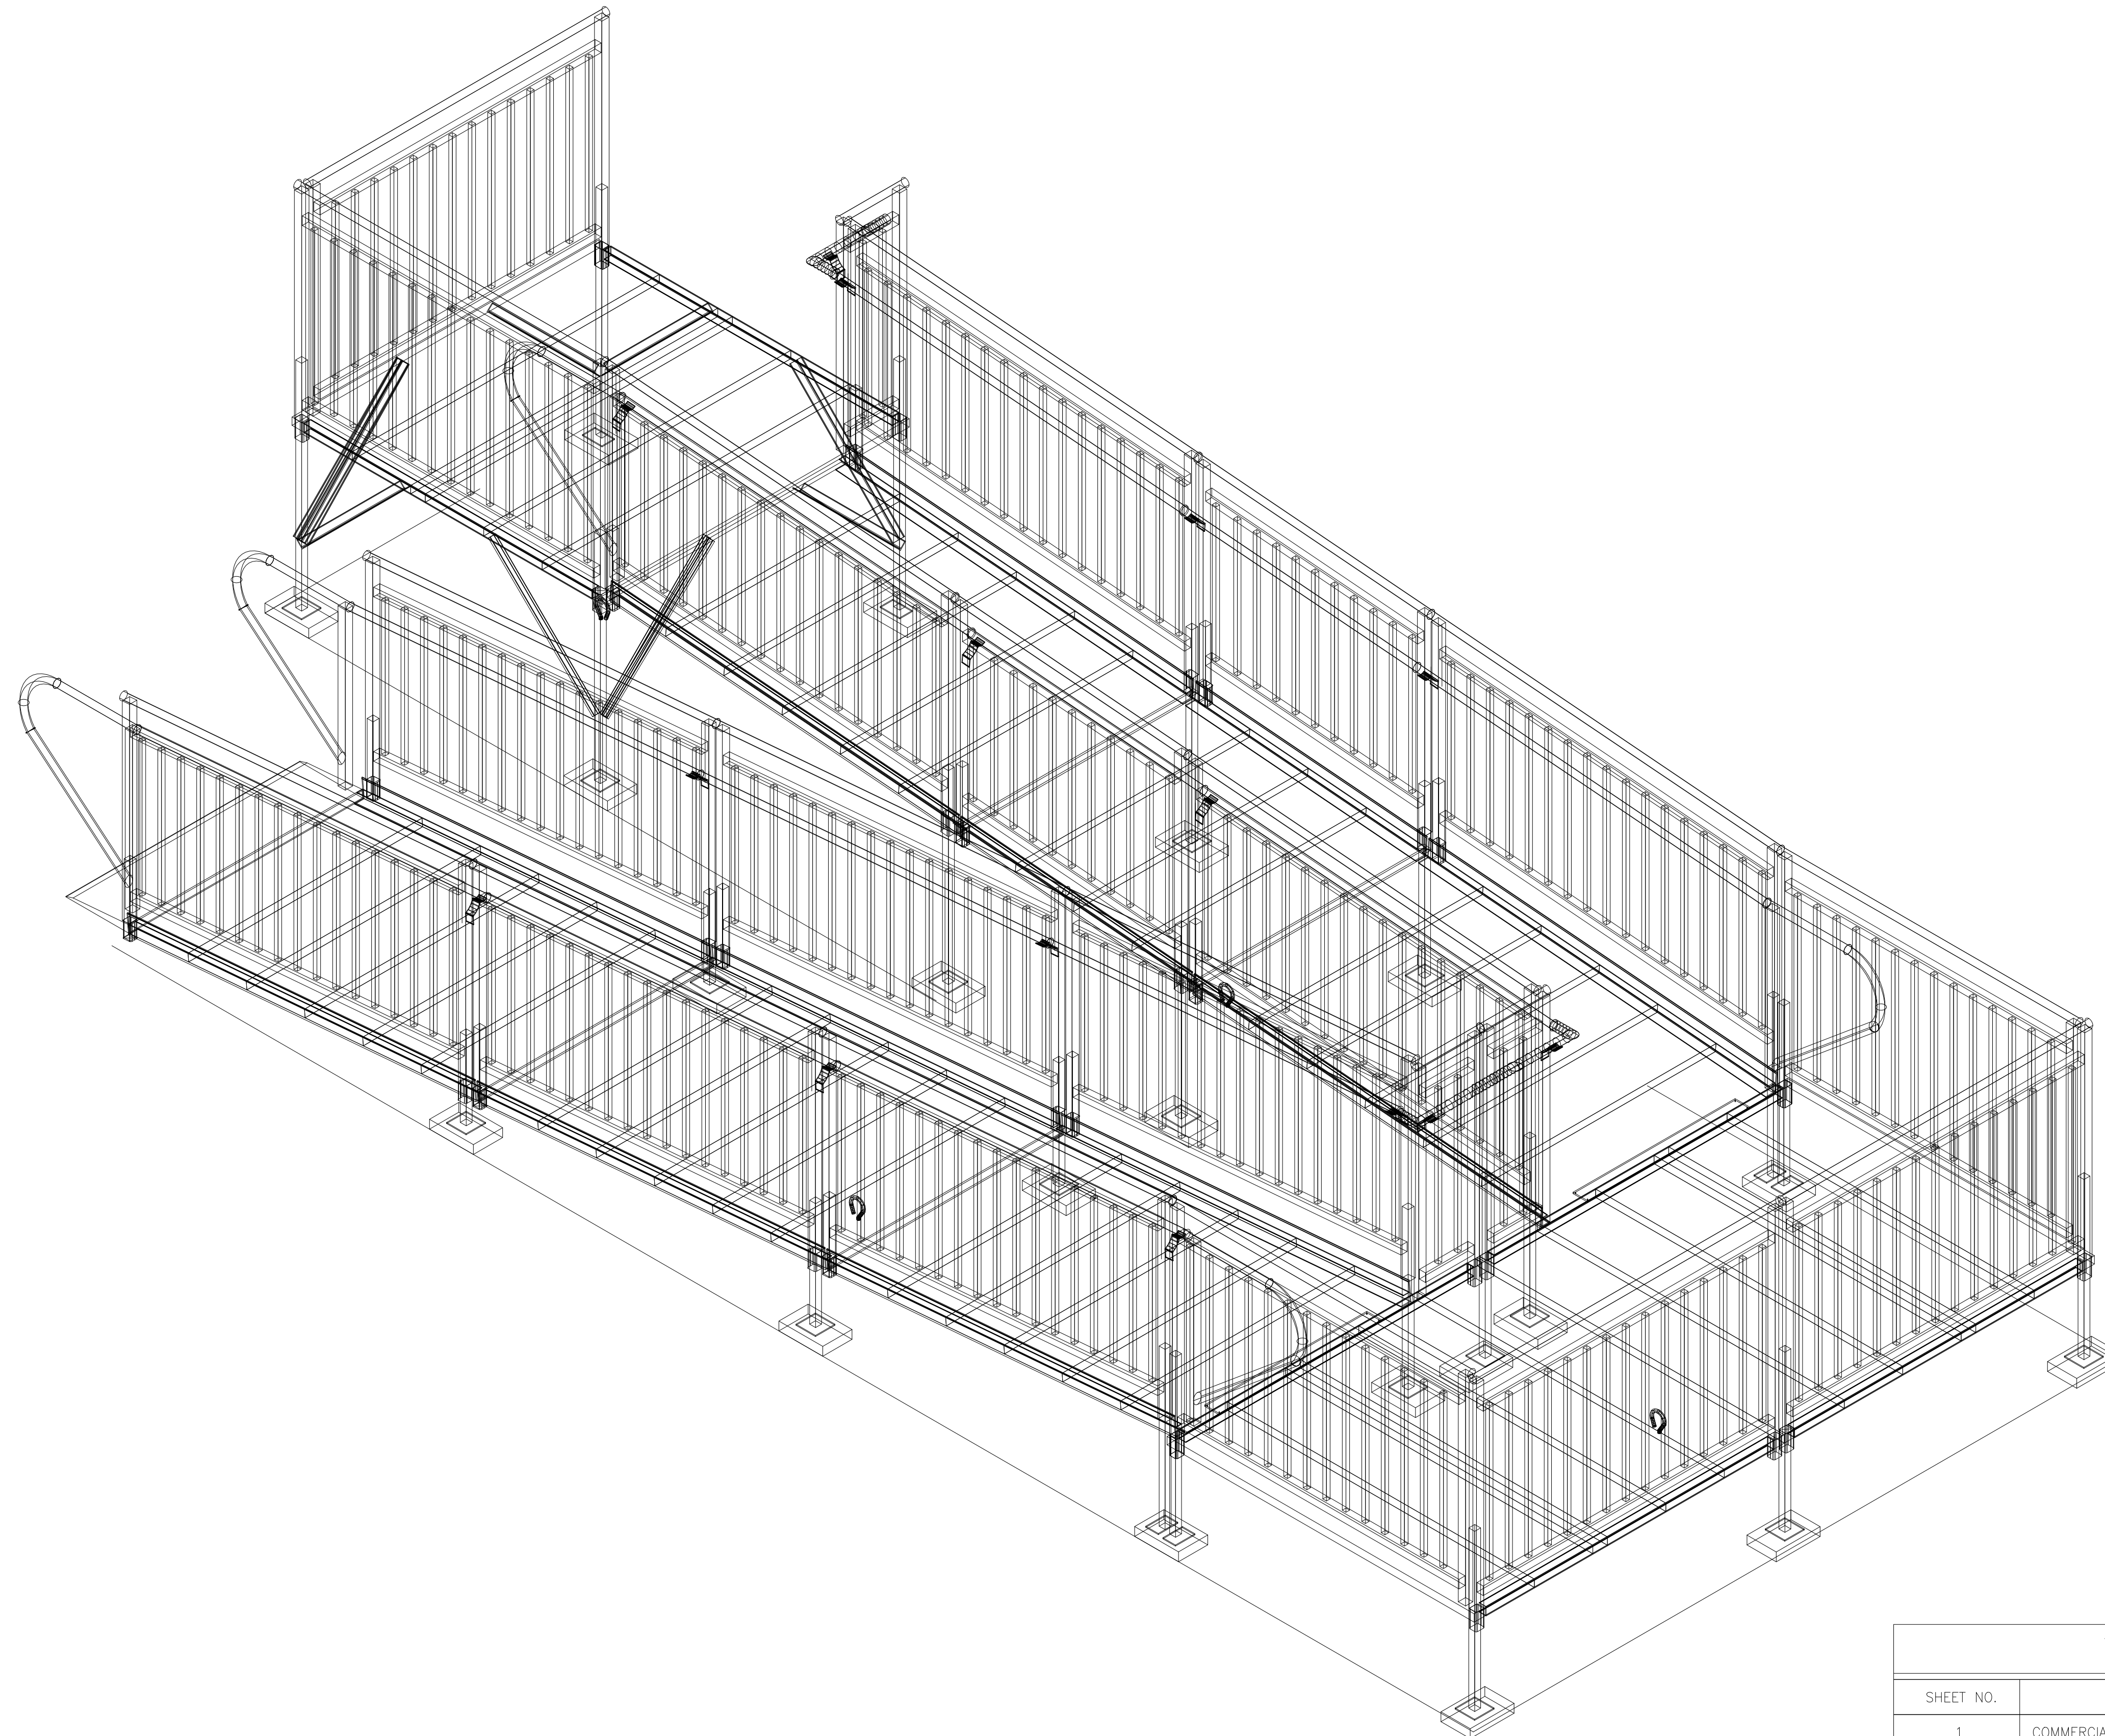

AMERICAN ACCESS INC.

3150 STAGE POST DRIVE, SUITE 101
 BARTLETT, TN 38133
 888-790-9269 TOLL FREE
 866-734-7267 FAX
 WWW.AARAMPS.COM

COMMERCIAL MODULAR RAMPS AND LANDINGS

TABLE OF CONTENTS		
SHEET NO.	DESCRIPTION	DATED
1	COMMERCIAL TURN BACK TITLE SHEET	8.1.2016
2	COMMERCIAL TURN BACK RAMP PLAN AND ELEVATIONS	8.1.2016
3	COMMERCIAL APPLICATION	8.1.2016

DATE
8.2.2016

SCALE

JOB NO.

1

8/2/2016 4:50 PM B:\COMMERCIAL\Commercial Ramp Drawings\COMMERCIAL TURN BACK RAMP TITLE SHEET.dwg