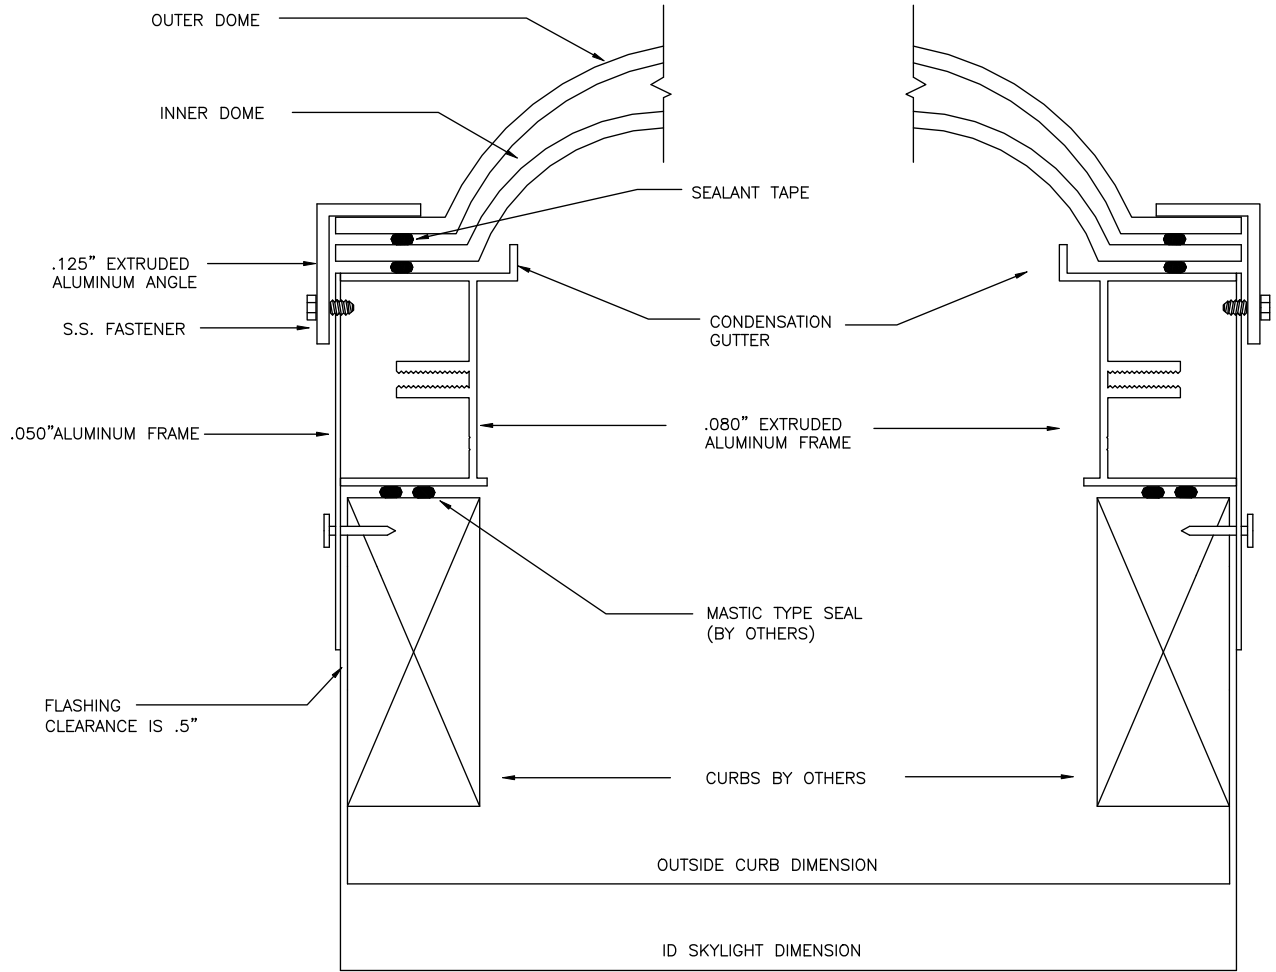

1: GLAZING MATERIAL

INNER OUTER

ACRYLIC DOME
 POLYCARBONATE DOME

2: GLAZING COLOR

CLEAR
 BRONZE
 WHITE
 OTHER _____

3: FRAME FINISH

MILL
 CUSTOM COLOR _____

FOR CURB MOUNT SKYLIGHTS PROVIDE
 OUTSIDE DIMENSION OF FINISHED CURB
 MIN SIZE = 24" & MAX SIZE = 96"

QTY: OD CURB =
 QTY: OD CURB =
 QTY: OD CURB =
 QTY: OD CURB =

CIRCULAR CURB MOUNT
 (MODEL CCM)

AMERICAN SKYLIGHTS
 Phone: 855.772.7401 Fax: 855.445.7282