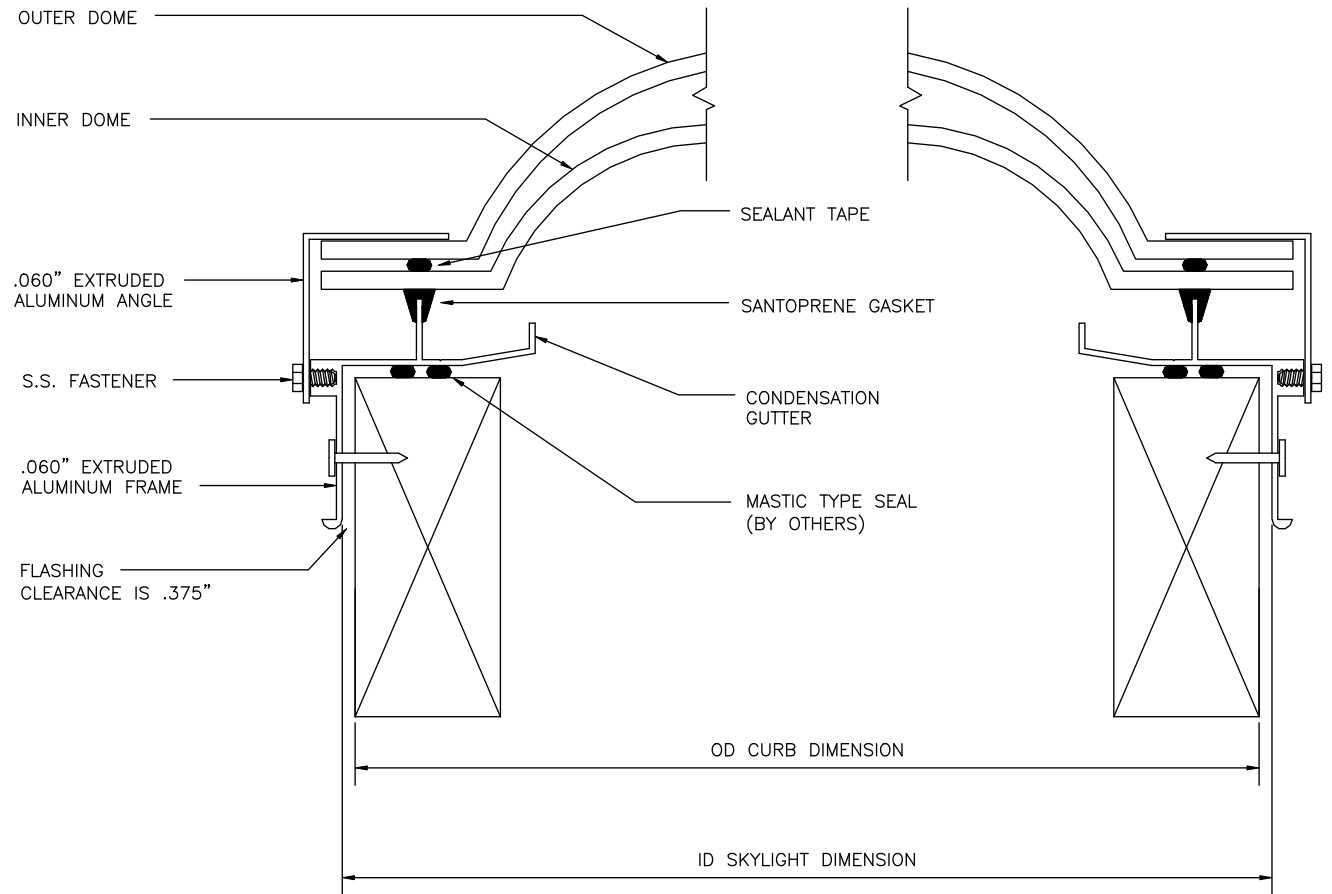

1: GLAZING MATERIAL

INNER OUTER

- ACRYLIC DOME
- POLYCARBONATE DOME

2: GLAZING COLOR

- CLEAR
- BRONZE  N/A
- WHITE
- OTHER \_\_\_\_\_

3: FRAME FINISH

- MILL
- BRONZE ANODIZED
- CLEAR ANODIZED
- CUSTOM COLOR \_\_\_\_\_

4: PYRAMID PITCH (OPTIONAL)

- 22 DEGREE (1/2 WIDTH X .414)
- 30 DEGREE (1/2 WIDTH X .577)
- 40 DEGREE (1/2 WIDTH X .839)

FOR CURB MOUNT SKYLIGHTS PROVIDE  
OUTSIDE DIMENSION OF FINISHED CURB

- QTY: OD CURB = X
- QTY: OD CURB = X
- QTY: OD CURB = X
- QTY: OD CURB = X
- QTY: OD CURB = X