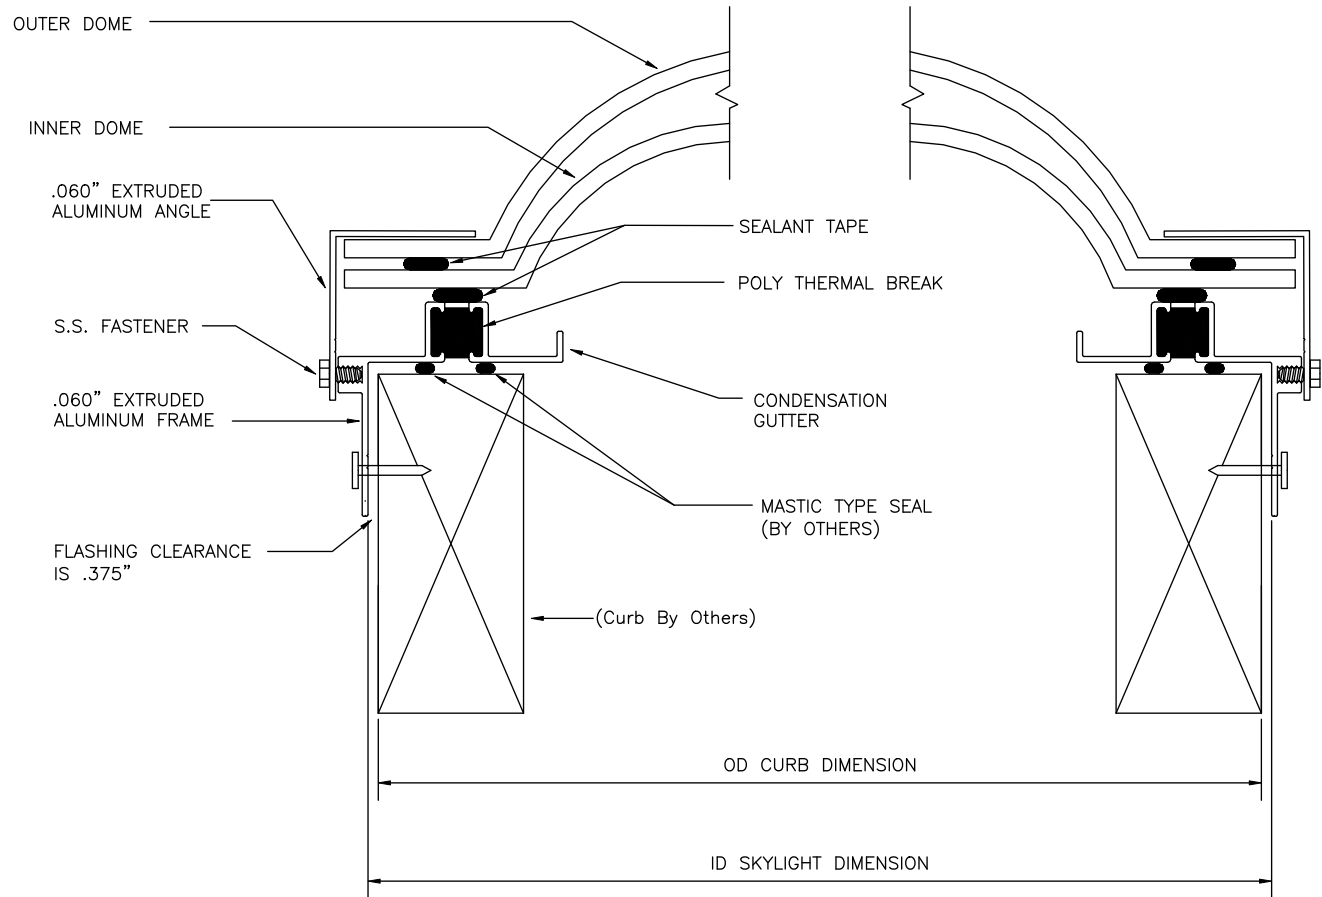

1: GLAZING MATERIAL

INNER OUTER

- ACRYLIC DOME    
 POLYCARBONATE DOME

2: GLAZING COLOR

- CLEAR    
 BRONZE  N/A   
 WHITE    
 OTHER \_\_\_\_\_

3: FRAME FINISH

- MILL    
 BRONZE ANODIZED    
 CLEAR ANODIZED    
 CUSTOM COLOR \_\_\_\_\_

4: PYRAMID PITCH (OPTIONAL)

- 22 DEGREE (1/2 WIDTH X .414)   
 30 DEGREE (1/2 WIDTH X .577)   
 40 DEGREE (1/2 WIDTH X .839)

FOR CURB MOUNT SKYLIGHTS PROVIDE  
 OUTSIDE DIMENSION OF FINISHED CURB

- QTY: OD CURB = X  
 QTY: OD CURB = X  
 QTY: OD CURB = X  
 QTY: OD CURB = X  
 QTY: OD CURB = X