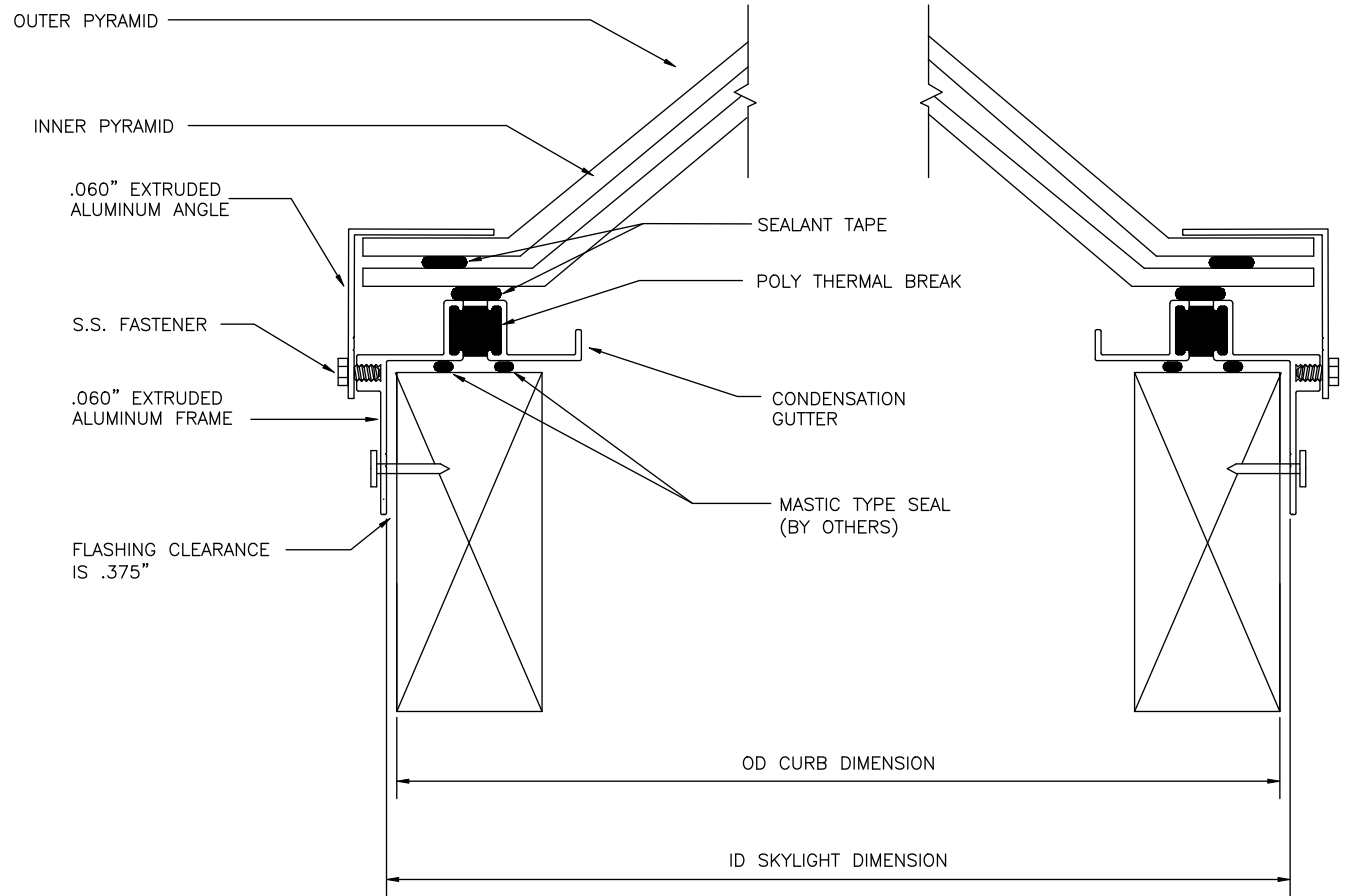

1: GLAZING MATERIAL

INNER OUTER

- ACRYLIC PYRAMID
 POLYCARBONATE PYRAMID

2: GLAZING COLOR

- CLEAR
 BRONZE
 WHITE
 OTHER _____

3: FRAME FINISH

- MILL
 BRONZE ANODIZED
 CLEAR ANODIZED
 CUSTOM COLOR _____

4: PYRAMID PITCH (OPTIONAL)

- 22 DEGREE (1/2 WIDTH X .414)
 30 DEGREE (1/2 WIDTH X .577)
 40 DEGREE (1/2 WIDTH X .839)

FOR CURB MOUNT SKYLIGHTS PROVIDE
 OUTSIDE DIMENSION OF FINISHED CURB

- QTY: OD CURB = X
 QTY: OD CURB = X
 QTY: OD CURB = X
 QTY: OD CURB = X
 QTY: OD CURB = X