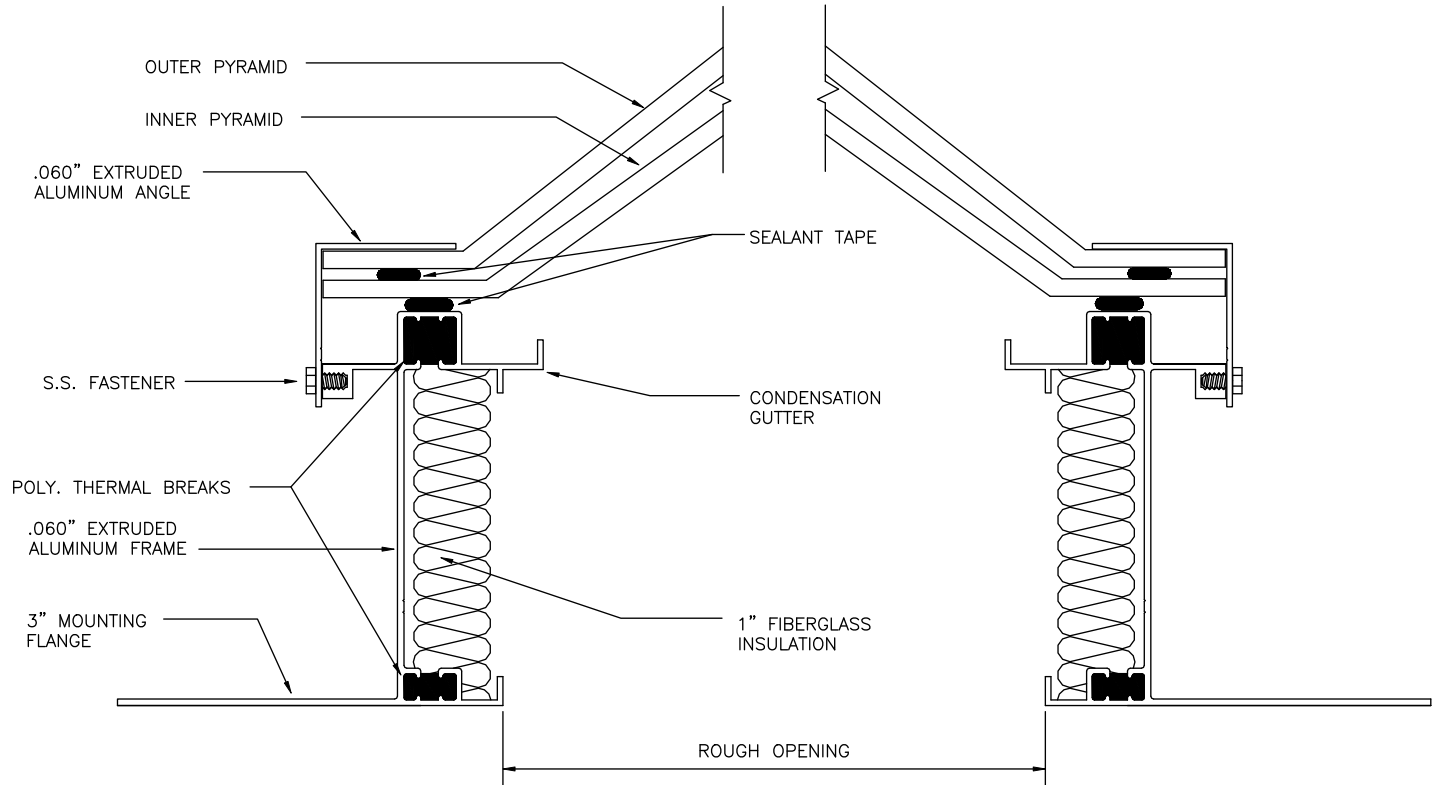

1: GLAZING MATERIAL

INNER OUTER

1. ACRYLIC PYRAMID ☐ ☐
   POLYCARBONATE PYRAMID ☐ ☐

2: GLAZING COLOR

1. CLEAR ☐ ☐
   BRONZE ☐ N/A ☐
   WHITE ☐ ☐
   OTHER _____ ☐ ☐

3: FRAME FINISH

1. MILL ☐ ☐
   BRONZE ANODIZED ☐ ☐
   CLEAR ANODIZED ☐ ☐
   CUSTOM COLOR _____ ☐ ☐

4: PYRAMID PITCH (OPTIONAL)

1. 22 DEGREE (1/2 WIDTH X .414) ☐
   30 DEGREE (1/2 WIDTH X .577) ☐
   40 DEGREE (1/2 WIDTH X .839) ☐

FOR SELF FLASHING SKYLIGHTS PROVIDE
ROUGH OPENING OR ID OF SKYLIGHT DIMENSION

QTY:	R.O. =	X
QTY:	R.O. =	X
QTY:	R.O. =	X
QTY:	R.O. =	X
QTY:	R.O. =	X

4" THERMALLY BROKEN & INSULATED SELF FLASHING
(MODEL TSF-4-PYR)

AMERICAN SKYLIGHTS
Phone: 855.772.7401 Fax: 855.445.7282