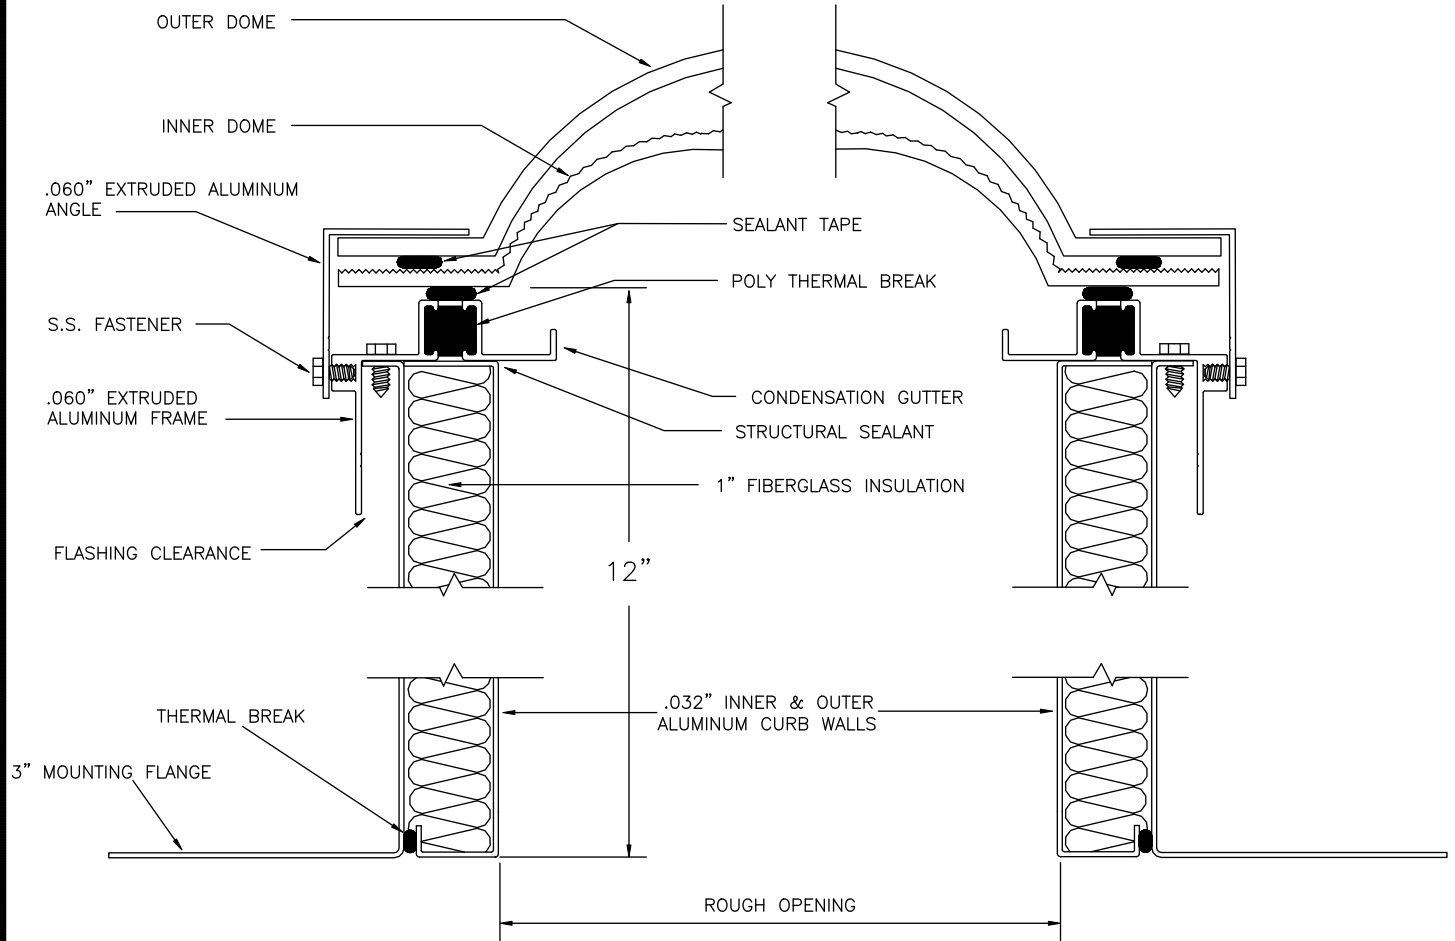

4: PYRAMID PITCH (OPTIONAL)

- 22 DEGREE (1/2 WIDTH X .414)
- 30 DEGREE (1/2 WIDTH X .577)
- 40 DEGREE (1/2 WIDTH X .839)

FOR SELF FLASHING SKYLIGHTS PROVIDE
ROUGH OPENING OR ID OF SKYLIGHT DIMENSION

QTY:	R.O. =	X
QTY:	R.O. =	X
QTY:	R.O. =	X
QTY:	R.O. =	X
QTY:	R.O. =	X