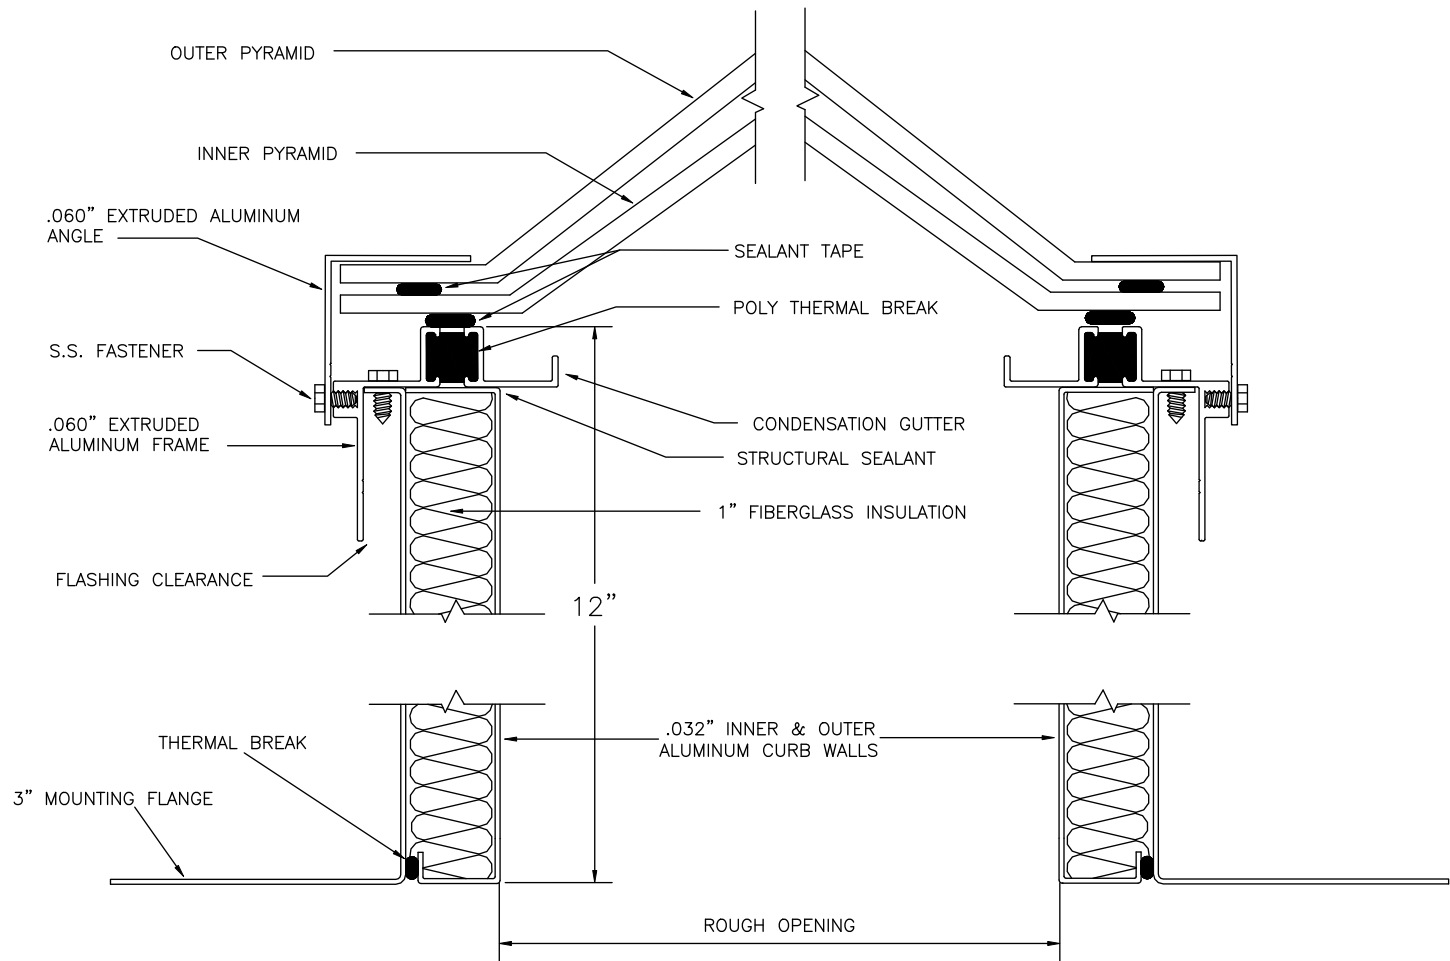

1: GLAZING MATERIAL

INNER OUTER

- ACRYLIC PYRAMID
 POLYCARBONATE PYRAMID

2: GLAZING COLOR

- CLEAR
 BRONZE N/A
 WHITE
 OTHER _____

3: FRAME FINISH

- MILL
 BRONZE ANODIZED
 CLEAR ANODIZED
 CUSTOM COLOR _____

4: PYRAMID PITCH (OPTIONAL)

- 22 DEGREE (1/2 WIDTH X .414)
 30 DEGREE (1/2 WIDTH X .577)
 40 DEGREE (1/2 WIDTH X .839)

FOR SELF FLASHING SKYLIGHTS PROVIDE
 ROUGH OPENING OR ID OF SKYLIGHT DIMENSION

QTY:	R.O. =	X
QTY:	R.O. =	X
QTY:	R.O. =	X
QTY:	R.O. =	X
QTY:	R.O. =	X