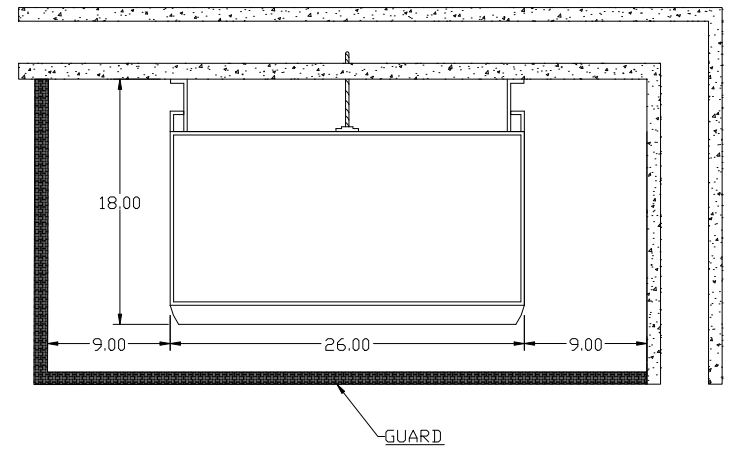

12000,15000,18000 SERIES ELECTRIC HEATER

FRONT VIEW

SIDE VIEW

PLAN VIEW

AM-FINN SAUNA  STEAM