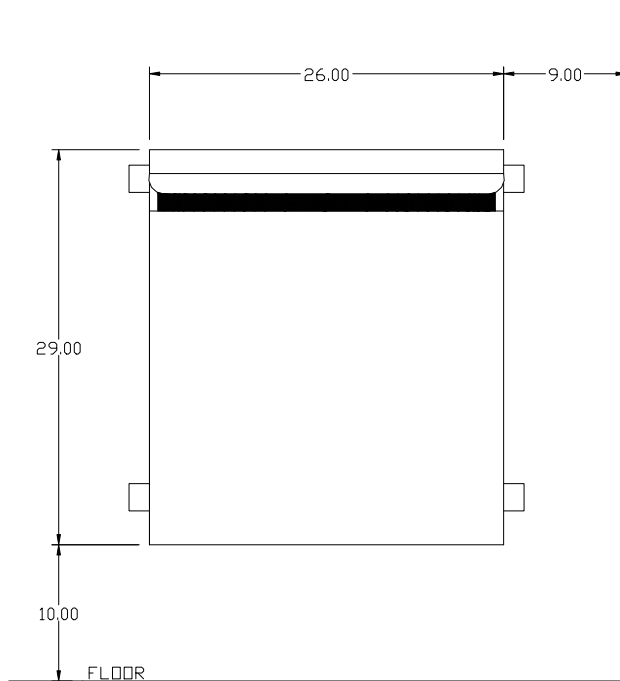

12000,15000,18000 SERIES ELECTRIC HEATER

FRONT VIEW

SIDE VIEW

PLAN VIEW

AM-FINN SAUNA  STEAM