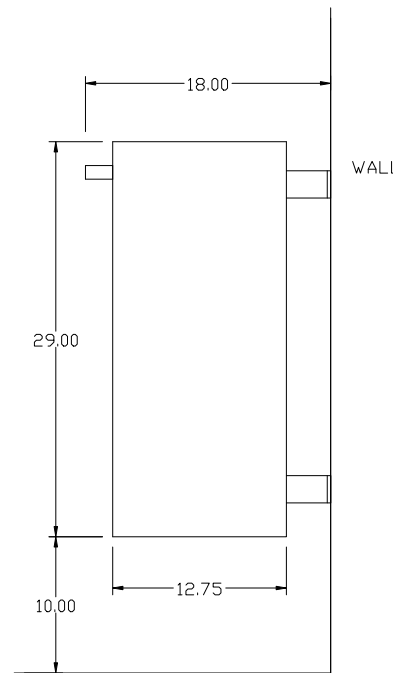

12000,15000,18000 SERIES ELECTRIC HEATER

FRONT VIEW

SIDE VIEW

PLAN VIEW

AM-FINN SAUNA  STEAM