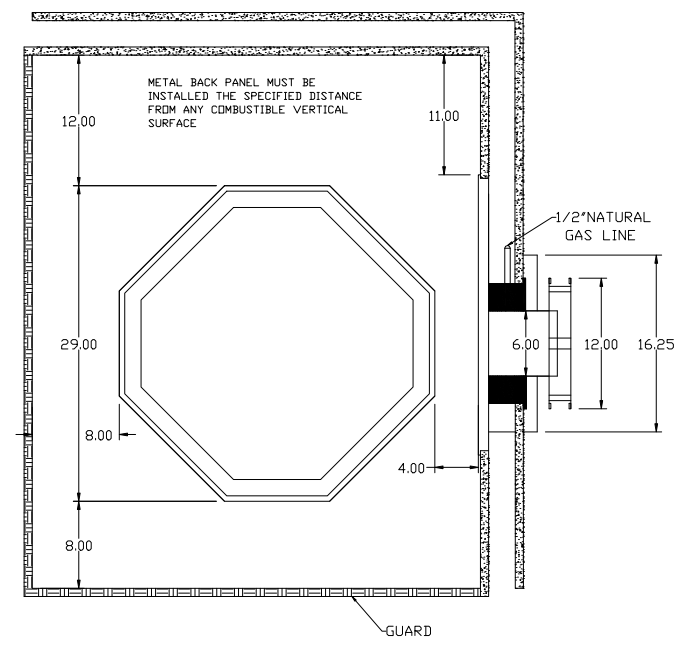

# 280 MODEL SERIES OUTSIDE GAS HEATER

AM-FINN SAUNA  STEAM