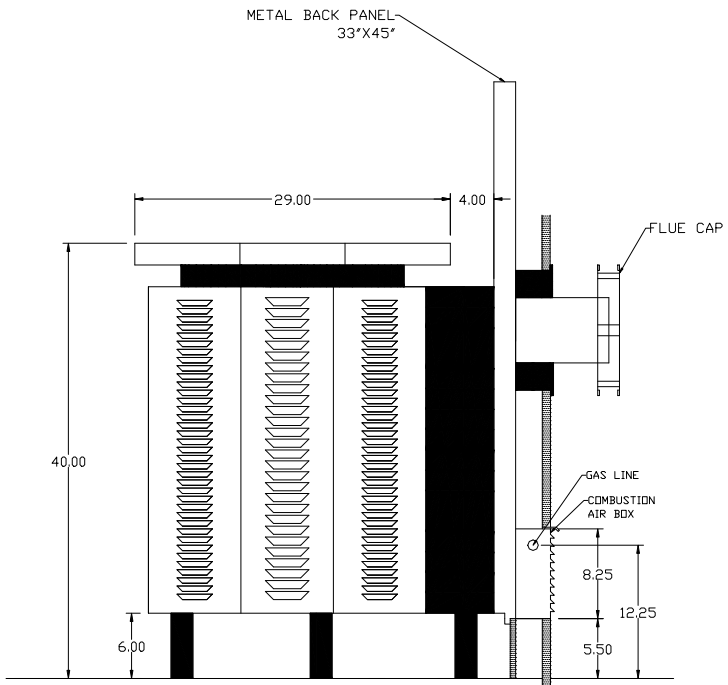

# 280 MODEL SERIES OUTSIDE GAS HEATER

AM-FINN SAUNA  STEAM