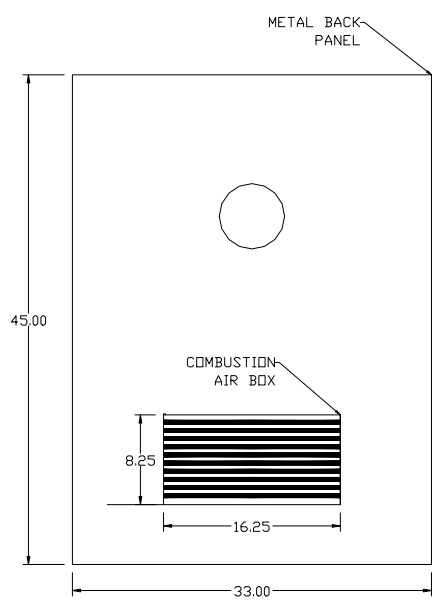

# 280 MODEL SERIES OUTSIDE GAS HEATER

AM-FINN SAUNA  STEAM