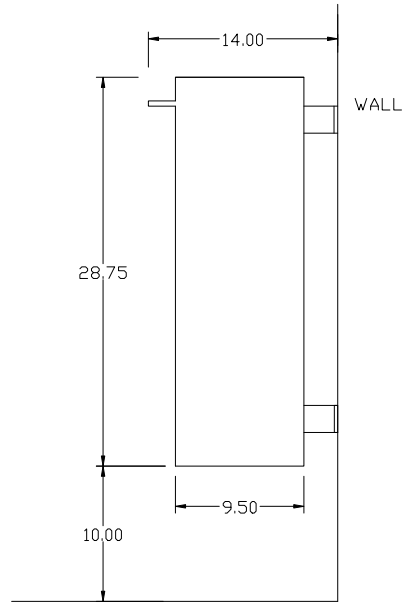

6000,7500,9000 SERIES ELECTRIC HEATER

FRONT VIEW

SIDE VIEW

PLAN VIEW

AM-FINN SAUNA  STEAM