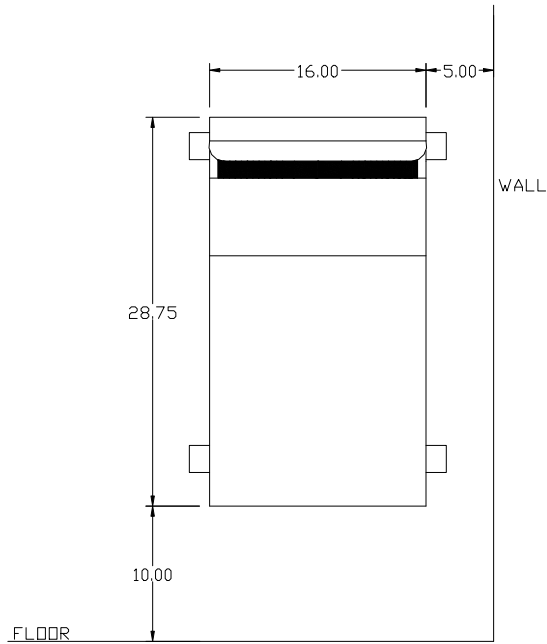

6000,7500,9000 SERIES ELECTRIC HEATER

FRONT VIEW

SIDE VIEW

PLAN VIEW

AM-FINN SAUNA  STEAM