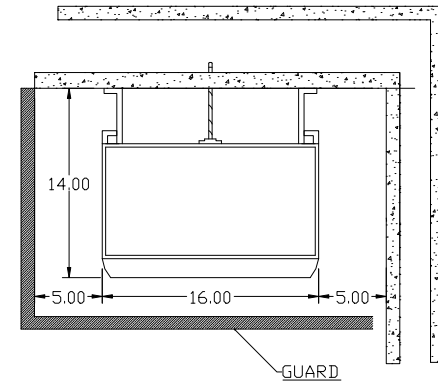

6000,7500,9000 SERIES ELECTRIC HEATER

FRONT VIEW

SIDE VIEW

PLAN VIEW

AM-FINN SAUNA  STEAM