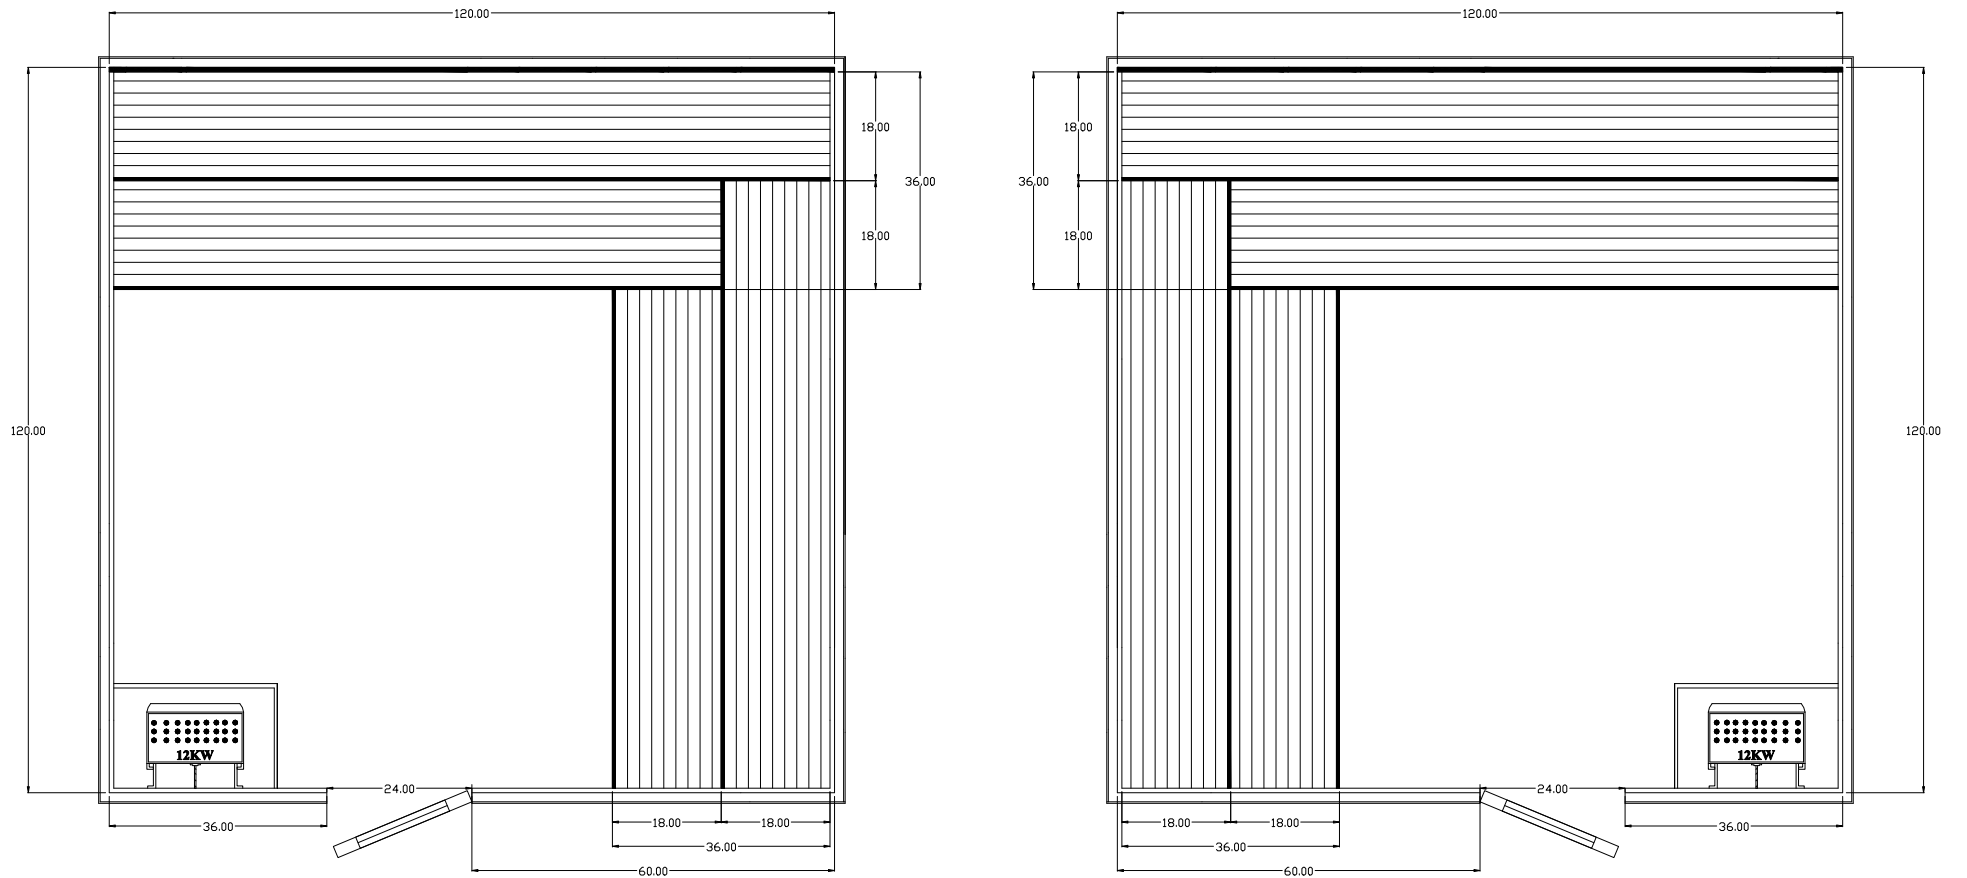

ES1010
AM-FINN SAUNA  **STEAM**
PRE-CUT KIT

INTERIOR