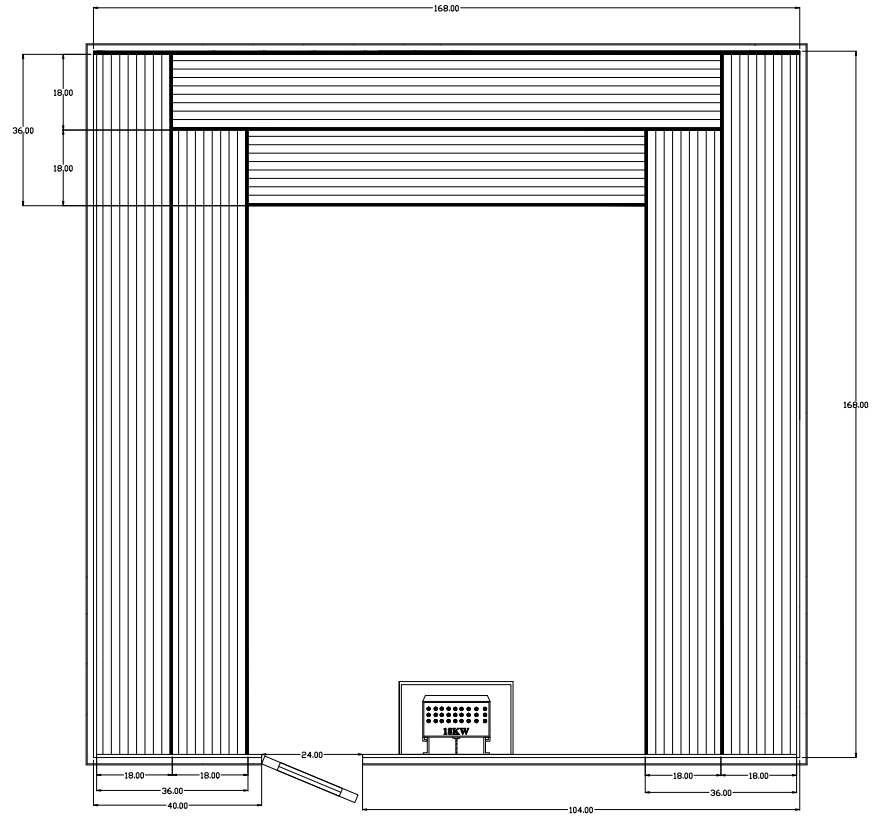

ES1414
AM-FINN SAUNA  STEAM
PRE-CUT KIT

INTERIOR