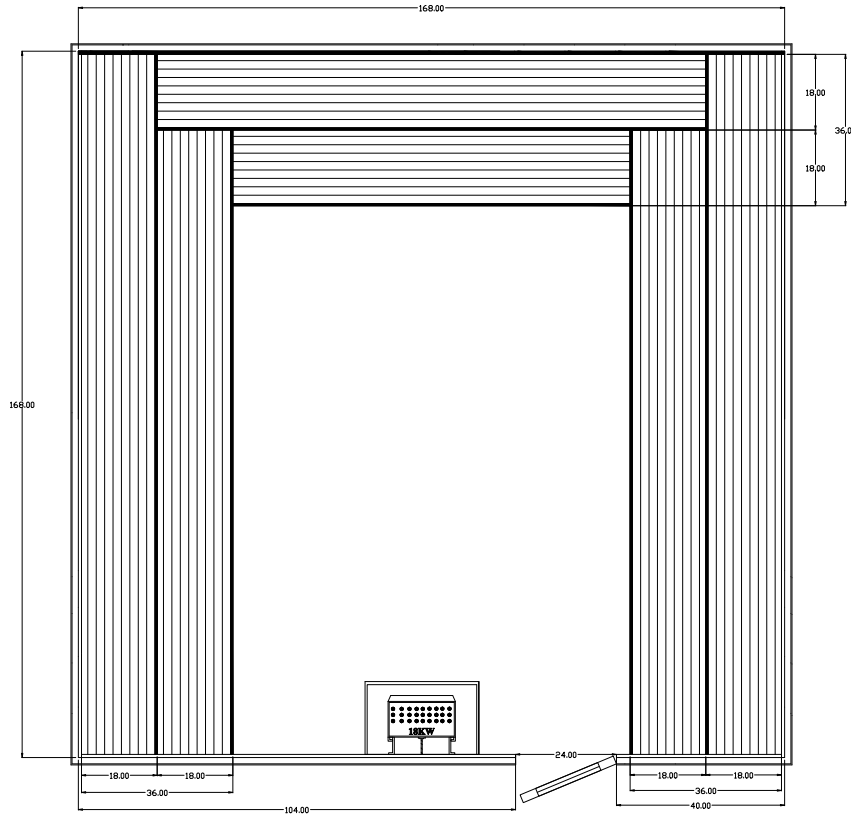

ES1414
AM-FINN SAUNA  STEAM
PRE-CUT KIT

INTERIOR