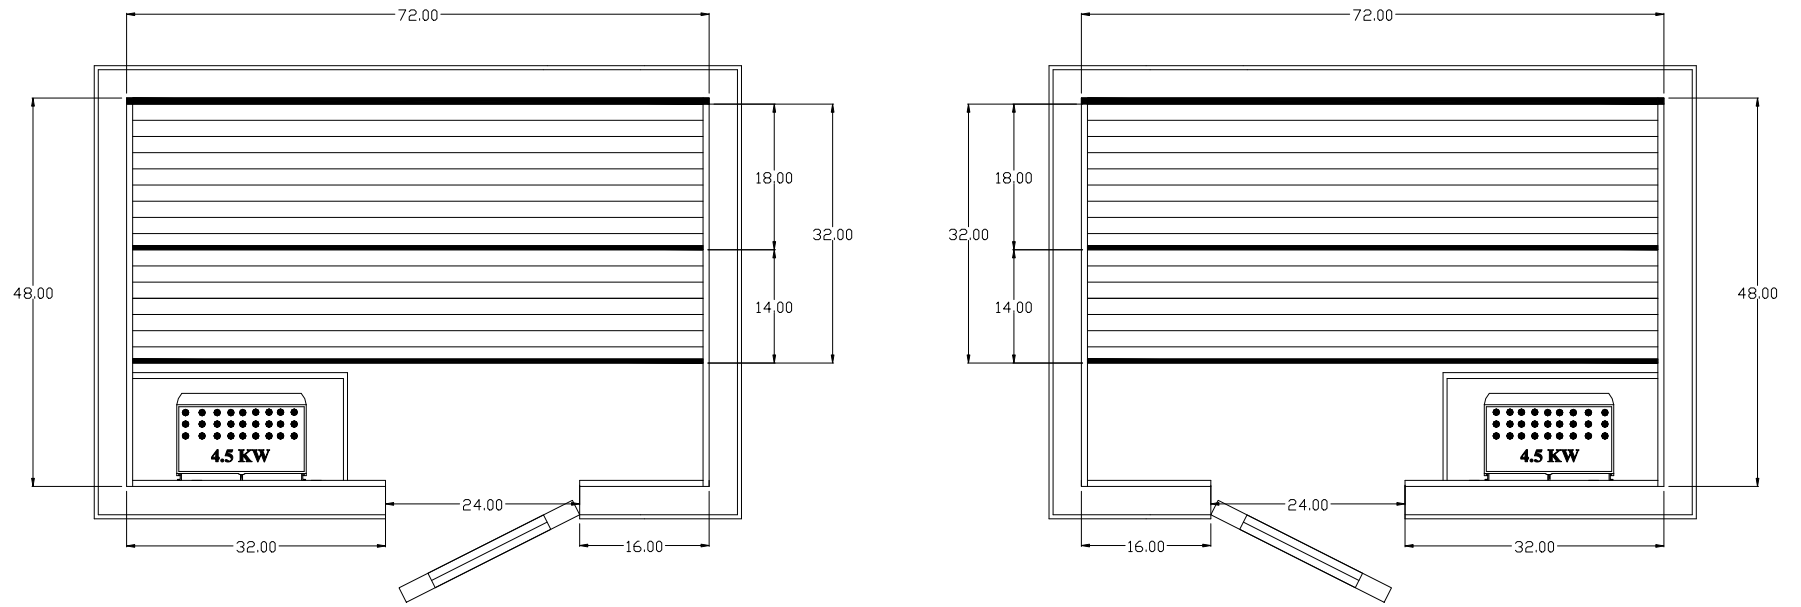

ES64
AM-FINN SAUNA & STEAM
PRE-CUT KIT

INTERIOR