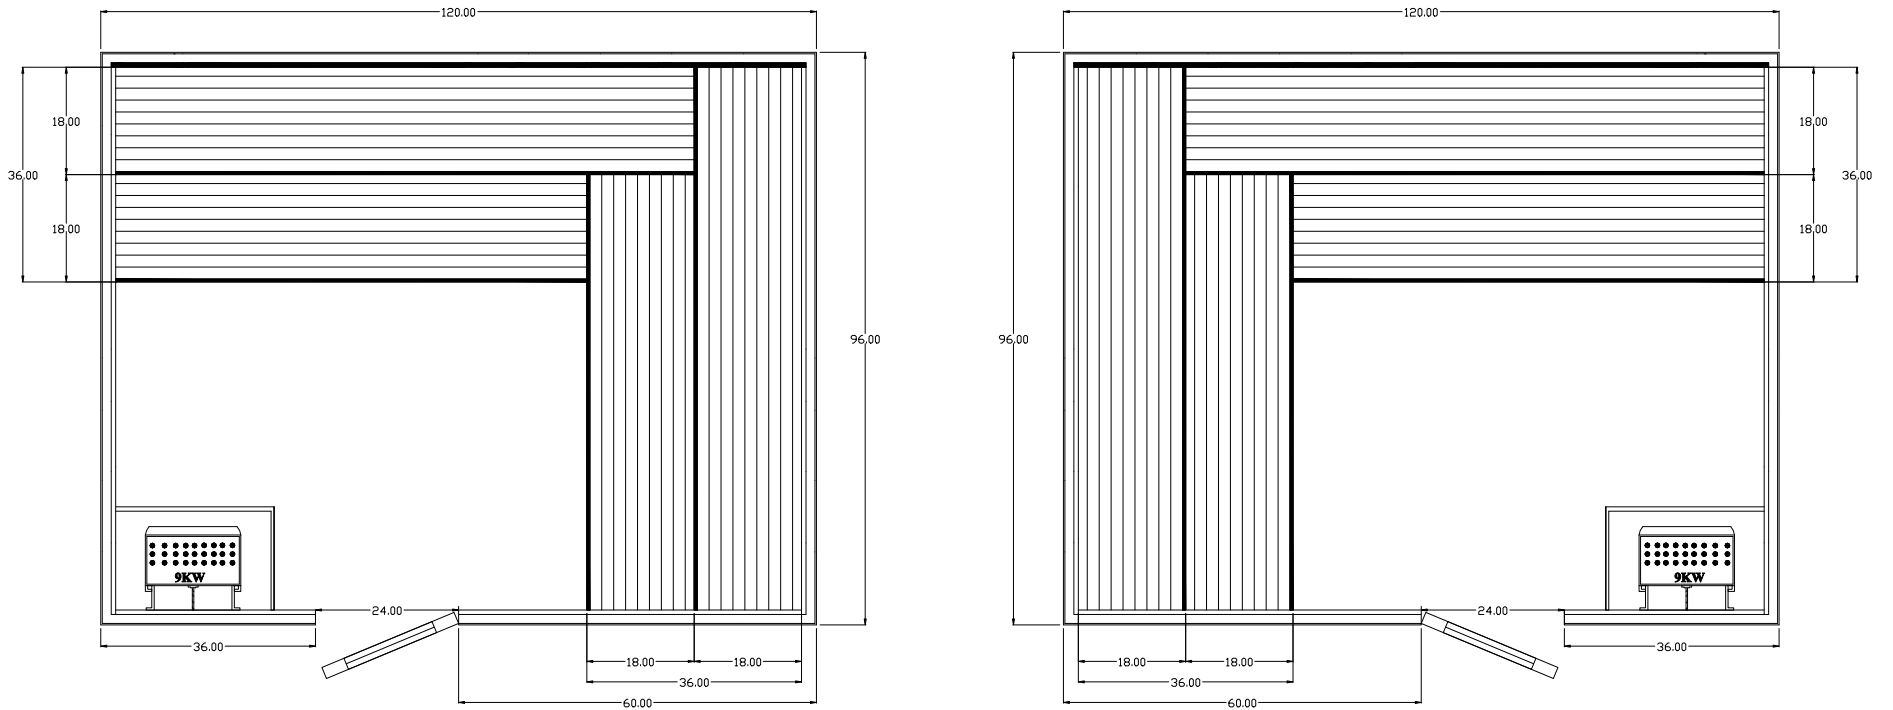

M108
AM-FINN SAUNA & STEAM
MODULAR SAUNA KIT

EXTERIOR