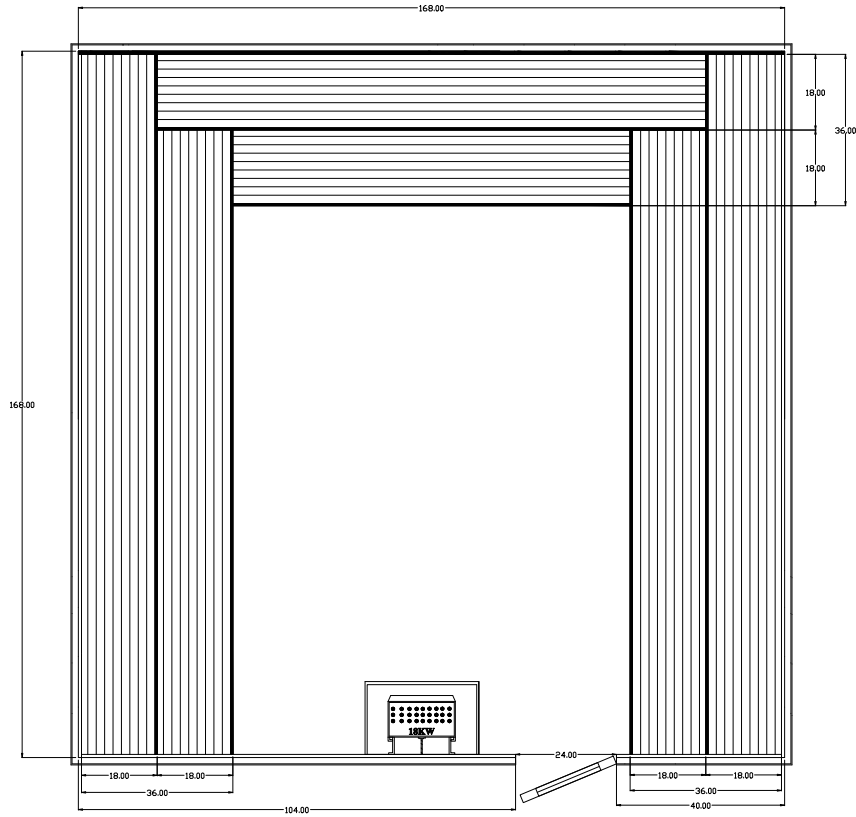

PC1414
AM-FINN SAUNA  STEAM
PRE-CUT KIT

INTERIOR