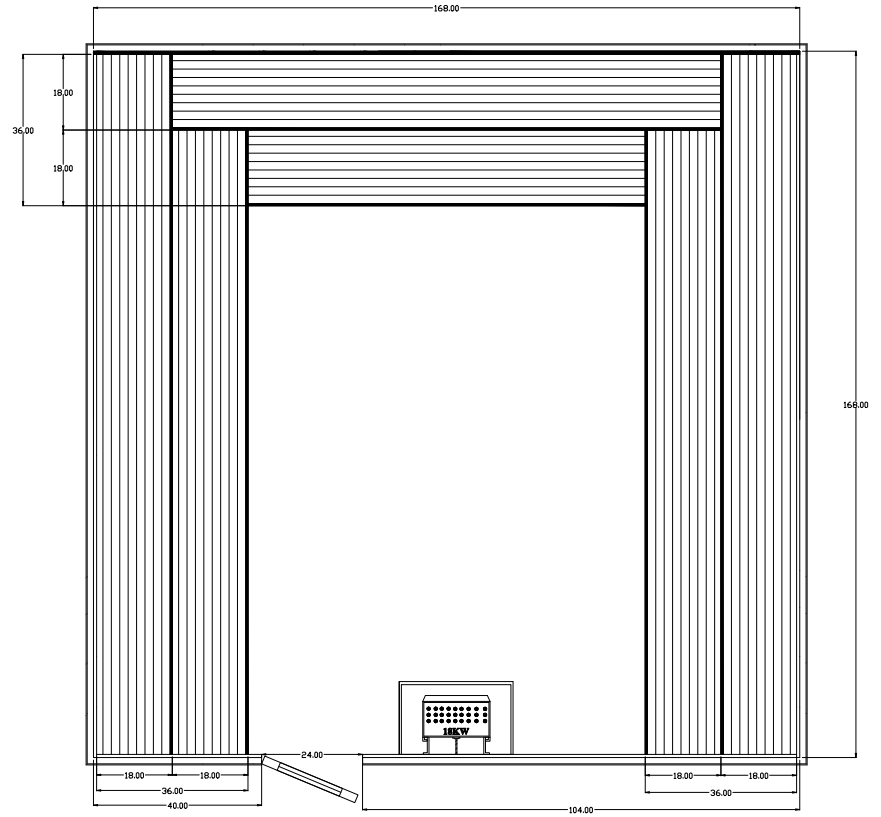

PC1414
AM-FINN SAUNA  STEAM
PRE-CUT KIT

INTERIOR