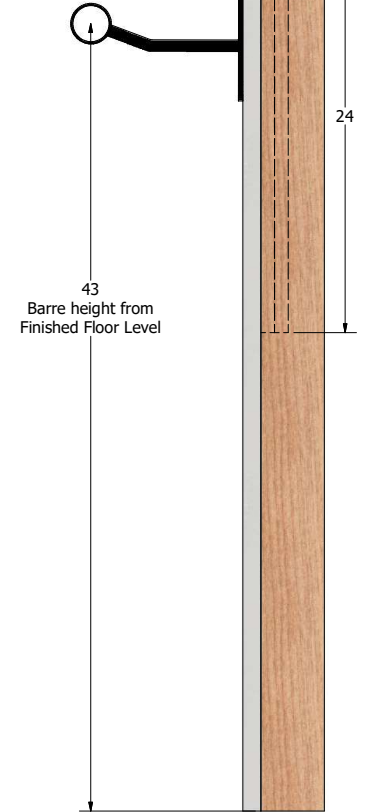

(2) Layers of 3/4" Plywood  
-Fixed flush to face of wall studs

Bracket fixed to face of drywall  
-#6 Wood Screws  
-(4) per bracket  
-Included

Fixing Detail

DRAWN BY:  
**Adam Drill**

HQN:

DATE:

PROJECT:

TITLE:

**Harlequin Single Wall Mount Bracket**