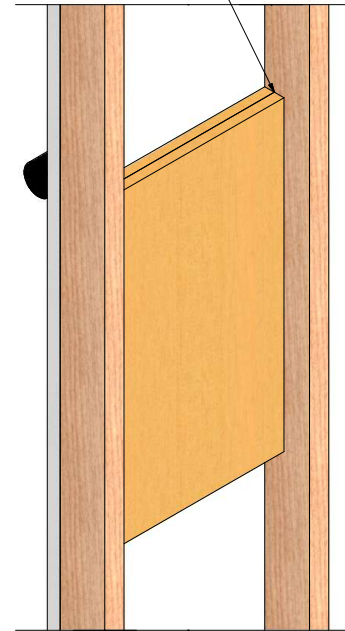

(2) Layers of 3/4" Plywood  
-Fixed flush to face of wall studs

Bracket fixed to face of drywall  
-#6 Wood Screws  
-(4) per bracket  
-Included

Fixing Detail

DRAWN BY:  
**Adam Drill**

HQN:

DATE:

PROJECT:

TITLE:

**Harlequin Single Wall Mount Bracket**