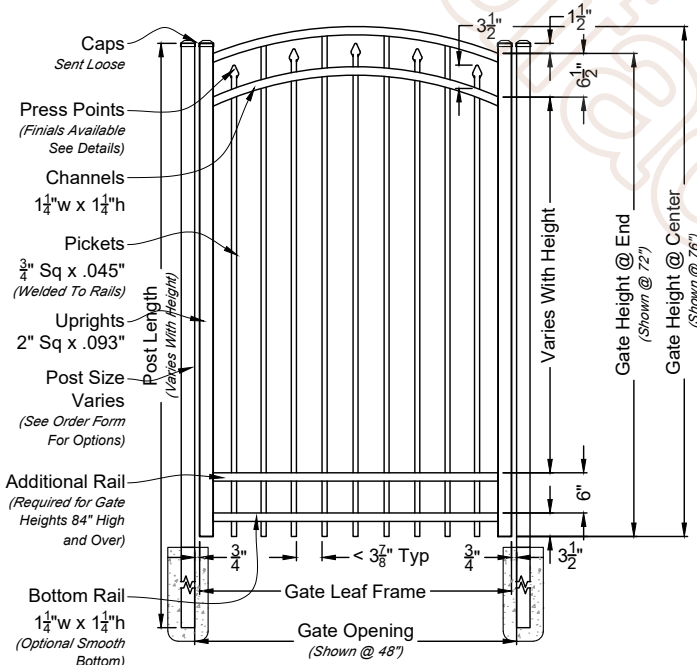

A 01 **Ella Marie 6ft Wide Fence Panel**
 Shown As Commercial Series Scale: NTS
 *Displayed As Rake Bottom; Also Available As Smooth Bottom

Matching Gate Options

A 02 **Ella Marie Single Walk Gate**
 Shown with Arched Rail Option Scale: NTS
 *Displayed As Rake Bottom; Also Available As Smooth Bottom

A 03 **Ella Marie Double Walk Gate**
 Shown With Straight Rail Option Scale: NTS
 *Displayed As Smooth Bottom; Also Available As Rake Bottom

Ella Marie Fence & Gate
4 Rail - Commercial Series
 (Standard Panel With Optional 4th Rail)

ANTEBELLUM
 Manufacturing

DO NOT SCALE DRAWING. FOR DIMENSIONS NOT SHOWN CONTACT PLAN COORDINATOR FOR CLARIFICATION

2399 NW 35th St, Ocala, FL 34475
 Ph: 352.877.3888
 Em: Info@AntebellumMFG.com

DRAWING NOTES:
 We kindly ask that you do not scale directly from the drawings. We recommend consulting our Fence and Gate Style Sheet for further options. Please be aware that while additional gate hardware is available, its use may impact the clearances for hinges and latches.

Customer Signature: _____

4-Rail System Required For Panels Starting At 7'-0" High

Checked By: Antebellum Order #: _____

Drawn By: J. Mixon Drawn Date: 12-Aug-25