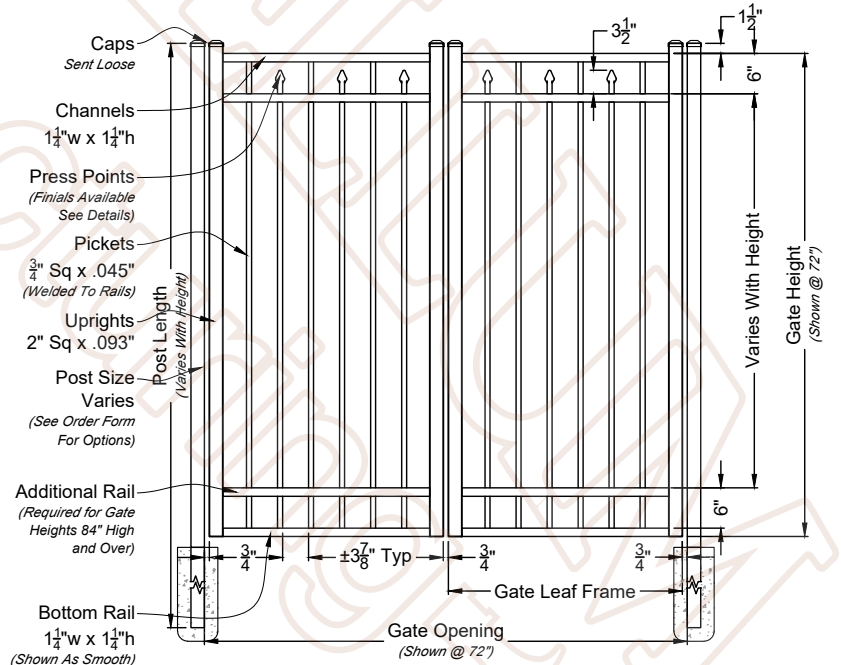

A 01 **Ella Marie 6ft Wide Fence Panel**
 Shown As Commercial Series Scale: NTS
 *Displayed As Rake Bottom; Also Available As Smooth Bottom

Matching Gate Options

A 02 **Ella Marie Single Walk Gate**
 Shown with Arched Rail Option Scale: NTS
 *Displayed As Rake Bottom; Also Available As Smooth Bottom

A 03 **Ella Marie Double Walk Gate**
 Shown With Straight Rail Option Scale: NTS
 *Displayed As Smooth Bottom; Also Available As Rake Bottom

Ella Marie Fence & Gate
4 Rail - Commercial Series
 (Standard Panel With Optional 4th Rail)

ANTEBELLUM
 Manufacturing

DO NOT SCALE DRAWING. FOR DIMENSIONS NOT SHOWN CONTACT PLAN COORDINATOR FOR CLARIFICATION

2399 NW 35th St, Ocala, FL 34475
 Ph: 352.877.3888
 Em: Info@AntebellumMFG.com

DRAWING NOTES:
 We kindly ask that you do not scale directly from the drawings. We recommend consulting our Fence and Gate Style Sheet for further options. Please be aware that while additional gate hardware is available, its use may impact the clearances for hinges and latches.