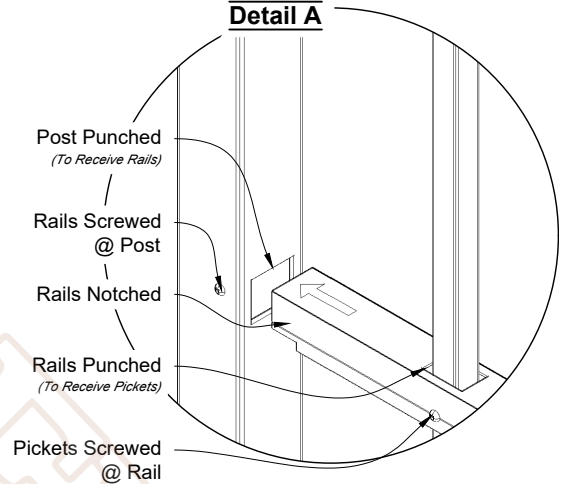

Finials

Rings

ButterflyScrolls

*Optional Butterfly Scrolls On Every Picket

Detail A

A 01 **Sydney 6ft Wide Fence Panel**
 Shown As Commercial Series Scale: NTS
 *Displayed As Rake Bottom; Also Available As Smooth Bottom

Matching Gate Options

A 02 **Sydney Single Walk Gate**
 Shown with Straight Rail Option Scale: NTS
 *Displayed As Rake Bottom; Also Available As Smooth Bottom

A 03 **Sydney Double Walk Gate**
 Shown With Straight Rail Option Scale: NTS
 *Displayed As Smooth Bottom; Also Available As Rake Bottom

Sydney Fence & Gate
 4 Rail - Commercial Series - Puppy Picket
 (Standard Panel With The Optional Puppy Picket)

4-Rail System Required For Panels Starting At 7'-0" High

Checked By: Antebellum Order #: _____
 Drawn By: J. Mixon Drawn Date: 13-Aug-25