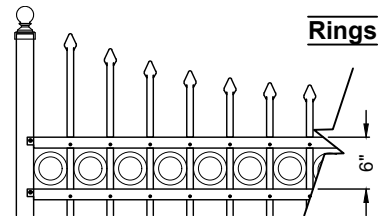

Finials

Rings

ButterflyScrolls

*Optional Butterfly Scrolls On Every Picket

Detail A

A 01 **Sydney 6ft Wide Fence Panel**
 Shown As Commercial Series Scale: NTS
 *Displayed As Rake Bottom; Also Available As Smooth Bottom

Matching Gate Options

A 02 **Sydney Single Walk Gate**
 Shown with Straight Rail Option Scale: NTS
 *Displayed As Rake Bottom; Also Available As Smooth Bottom

A 03 **Sydney Double Walk Gate**
 Shown With Straight Rail Option Scale: NTS
 *Displayed As Smooth Bottom; Also Available As Rake Bottom

Sydney Fence & Gate
 4 Rail - Commercial Series - Puppy Picket
 (Standard Panel With The Optional Puppy Picket)

4-Rail System Required For Panels Starting At 7'-0" High

Checked By: Antebellum Order #: _____
 Drawn By: J. Mixon Drawn Date: 13-Aug-25