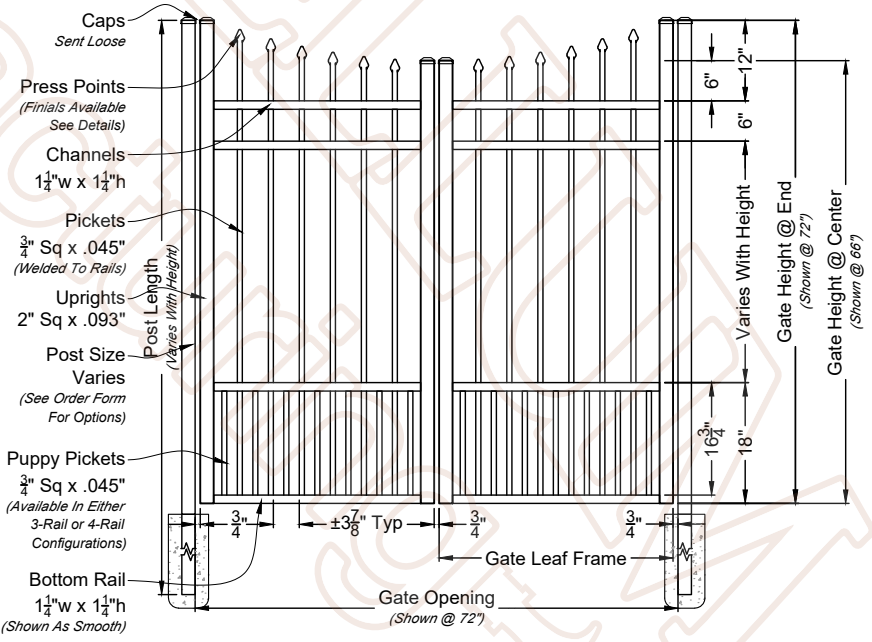

Finials

Rings

ButterflyScrolls

*Optional Butterfly Scrolls On Every Picket

Detail A

A 01 **Sydney 6ft Wide Fence Panel**
 Shown As Commercial Series Scale: NTS
 *Displayed As Rake Bottom; Also Available As Smooth Bottom

Matching Gate Options

A 02 **Sydney Single Walk Gate**
 Shown with Straight Rail Option Scale: NTS
 *Displayed As Rake Bottom; Also Available As Smooth Bottom

A 03 **Sydney Double Walk Gate**
 Shown With Straight Rail Option Scale: NTS
 *Displayed As Smooth Bottom; Also Available As Rake Bottom

Sydney Fence & Gate
 4 Rail - Commercial Series - Puppy Picket
 (Standard Panel With The Optional Puppy Picket)

4-Rail System Required For Panels Starting At 7'-0" High

Checked By: Antebellum Order #: _____
 Drawn By: J. Mixon Drawn Date: 13-Aug-25