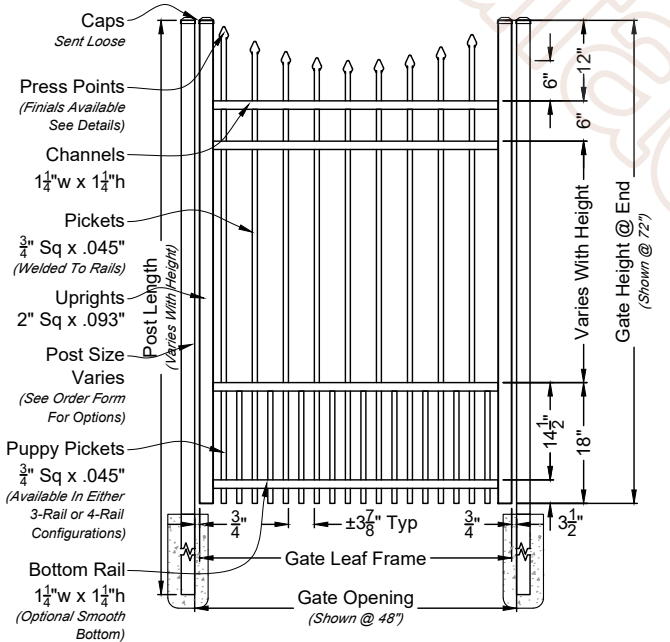

Finials

Rings

ButterflyScrolls

*Optional Butterfly Scrolls On Every Picket

Detail A

A 01 **Sydney 6ft Wide Fence Panel**
 Shown As Commercial Series Scale: NTS
 *Displayed As Rake Bottom; Also Available As Smooth Bottom

Matching Gate Options

A 02 **Sydney Single Walk Gate**
 Shown with Straight Rail Option Scale: NTS
 *Displayed As Rake Bottom; Also Available As Smooth Bottom

A 03 **Sydney Double Walk Gate**
 Shown With Straight Rail Option Scale: NTS
 *Displayed As Smooth Bottom; Also Available As Rake Bottom

Sydney Fence & Gate
 4 Rail - Commercial Series - Puppy Picket
 (Standard Panel With The Optional Puppy Picket)

4-Rail System Required For Panels Starting At 7'-0" High

Checked By: Antebellum Order #: _____
 Drawn By: J. Mixon Drawn Date: 13-Aug-25