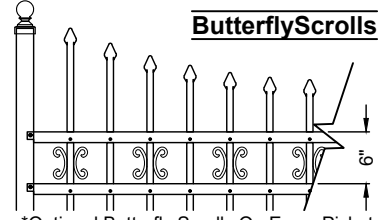

Finials

Rings

ButterflyScrolls

*Optional Butterfly Scrolls On Every Picket

Detail A

A 01 **Sydney 6ft Wide Fence Panel**
 Shown As Commercial Series Scale: NTS
 *Displayed As Rake Bottom; Also Available As Smooth Bottom

Matching Gate Options

A 02 **Sydney Single Walk Gate**
 Shown with Straight Rail Option Scale: NTS
 *Displayed As Rake Bottom; Also Available As Smooth Bottom

A 03 **Sydney Double Walk Gate**
 Shown With Straight Rail Option Scale: NTS
 *Displayed As Smooth Bottom; Also Available As Rake Bottom