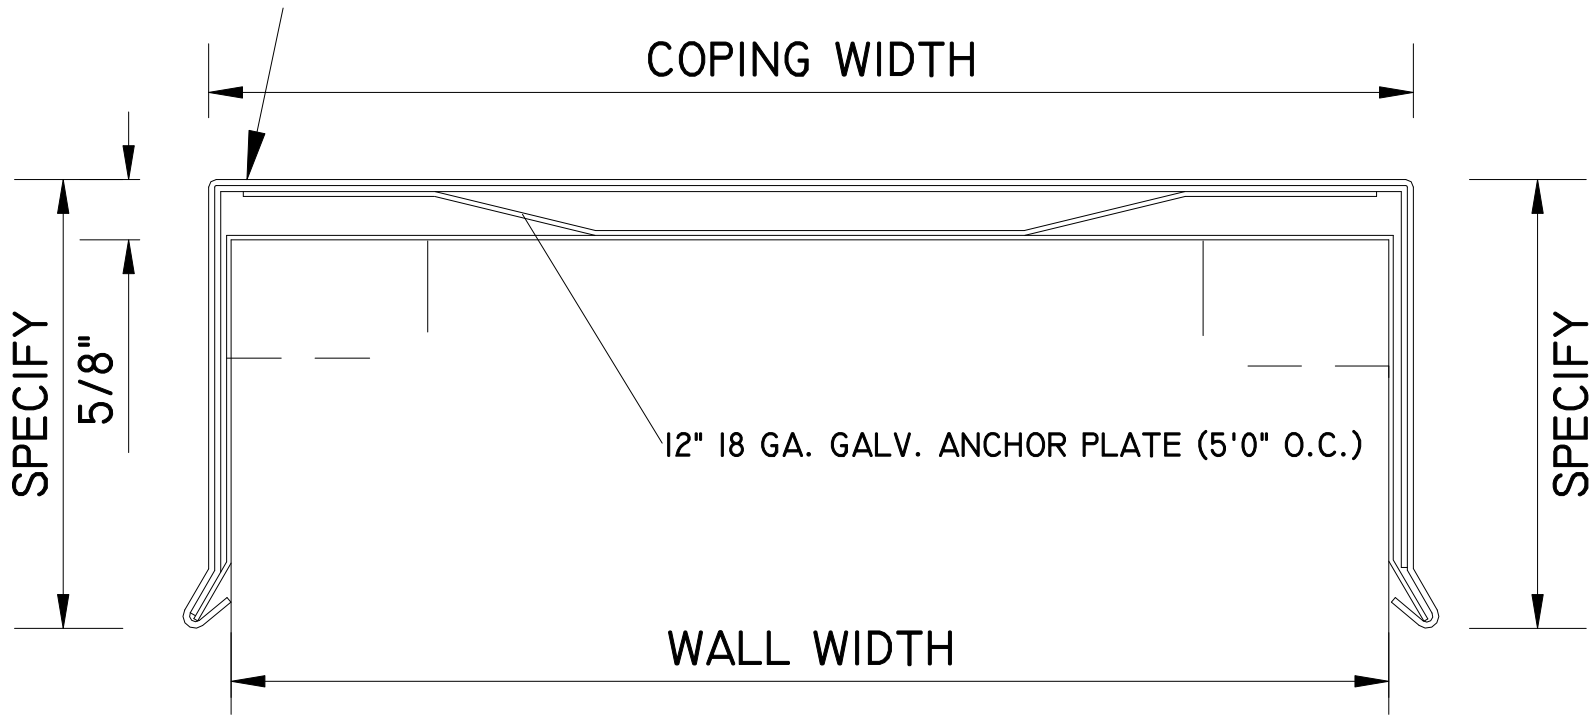

ALUM. "ARCHED" SNAP-TIGHT COPING W/ 8" CONCEALED JOINT COVER PLATES WELDED TO THE "UPPER END" OF THE ARCHED PIECE

AP "ARCHED" SNAP-TIGHT COPING