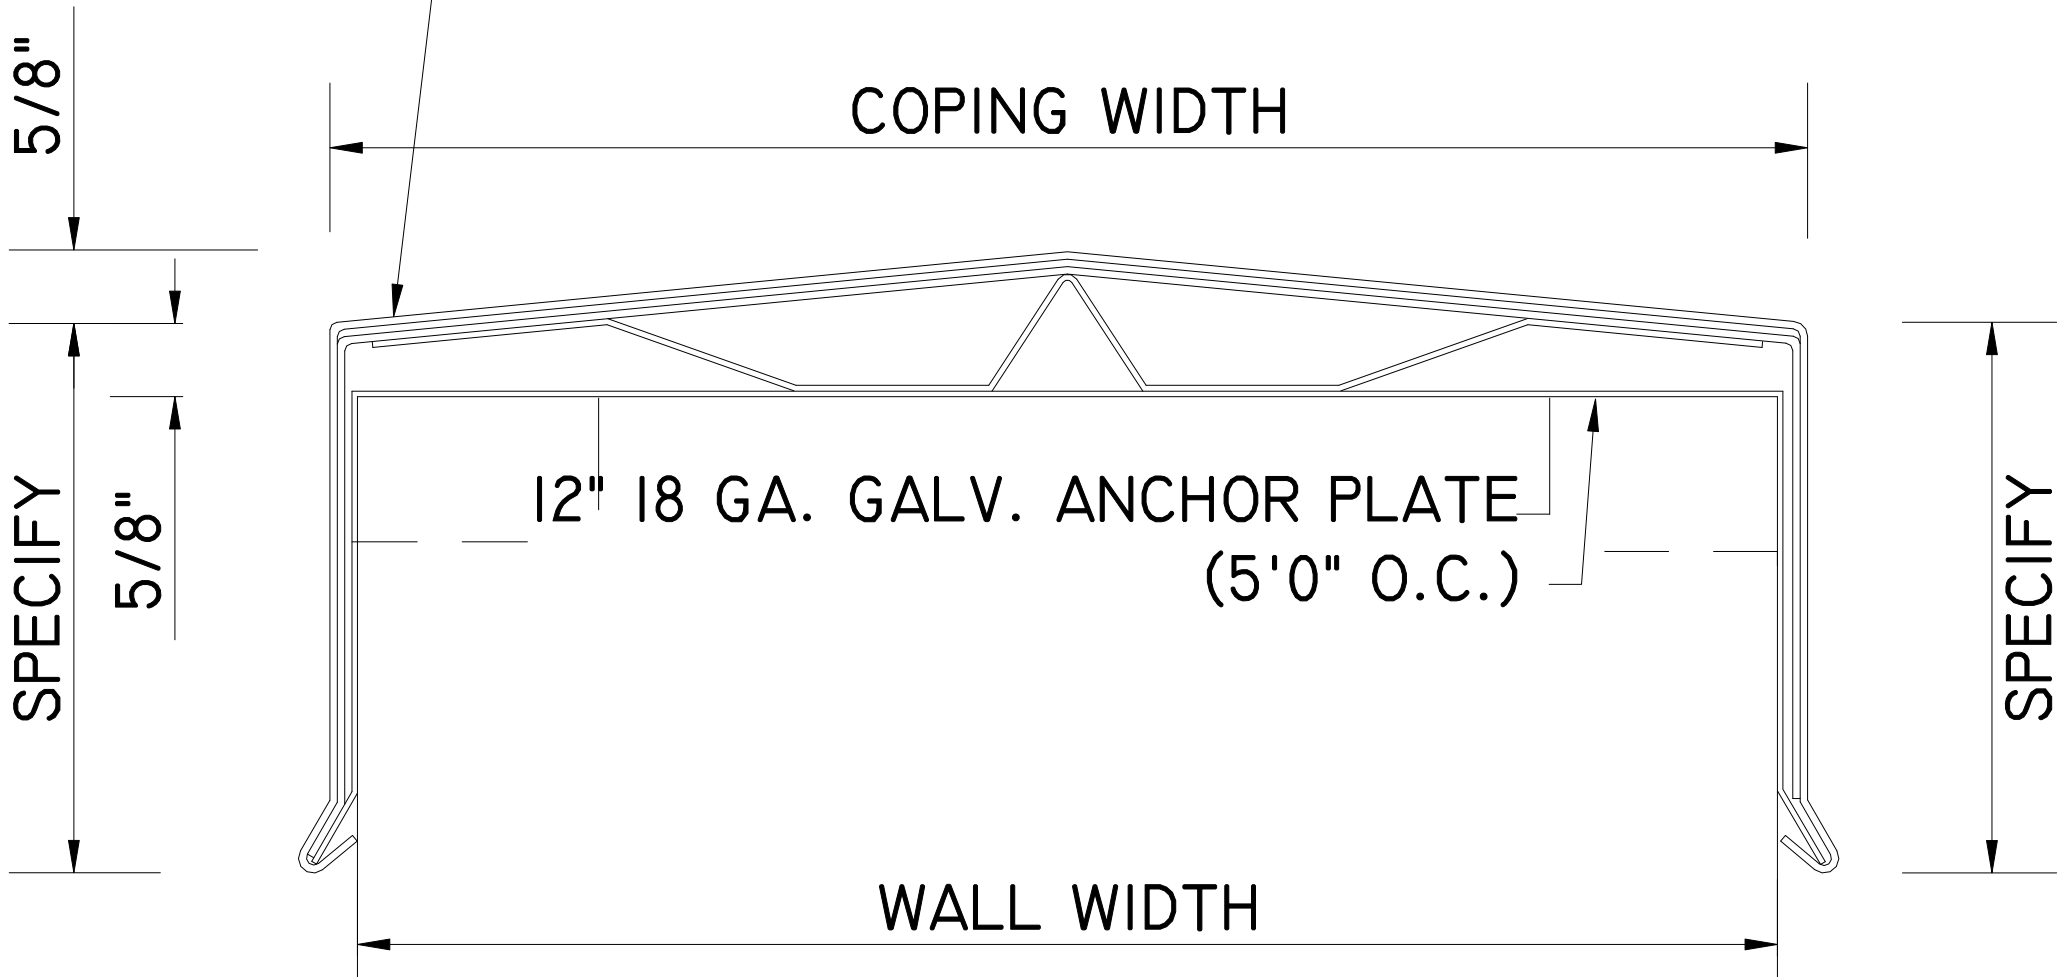

FORMED "PEAKED" SNAP-TIGHT COPING W/ 8"
CONCEALED JOINT COVER PLATES W/ 4 STRIPS
1/16"X 3/8" UNCURED BUTYL TAPE (FIELD APPLY)

AP "PEAKED" SNAP-TIGHT COPING