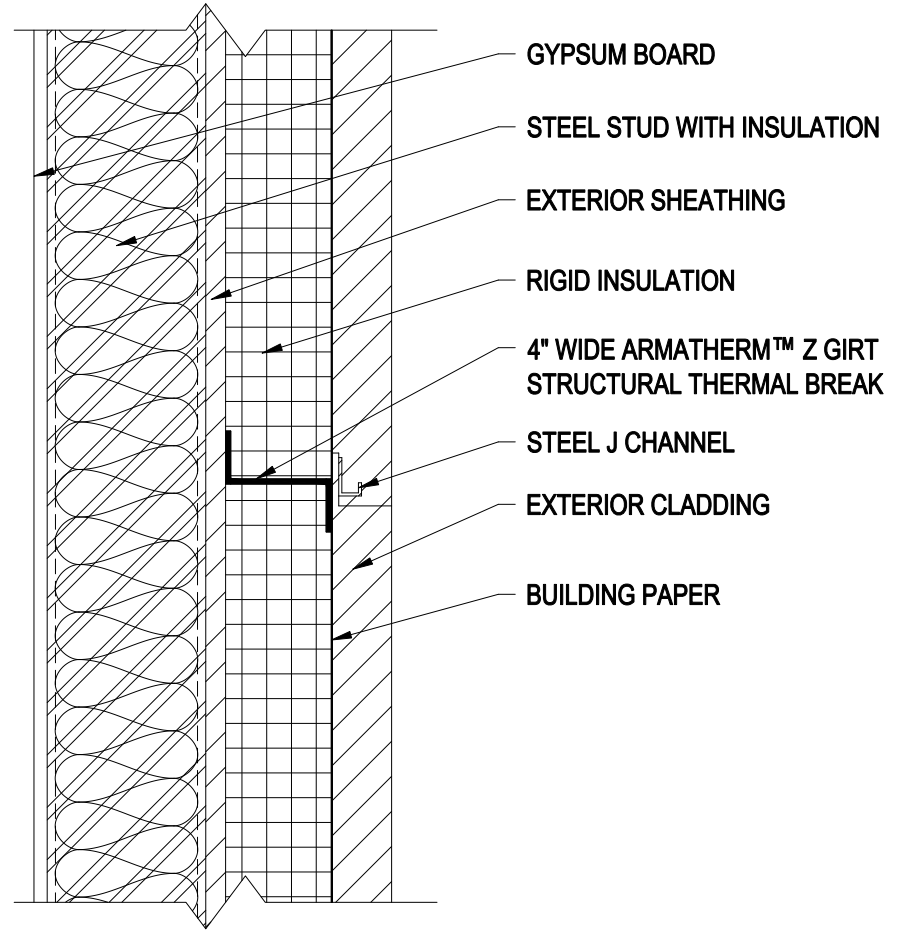

SELECT DESIRED ARMATHERM™ Z GIRT SIZE:

- 1 1/2"
- 2"
- 2 1/2"
- 3"
- 4"

SECTION
4" WIDE EXTERIOR WALL INSTALLATION

ARMATHERM™ Z GIRT

EXTERIOR WALL APPLICATION