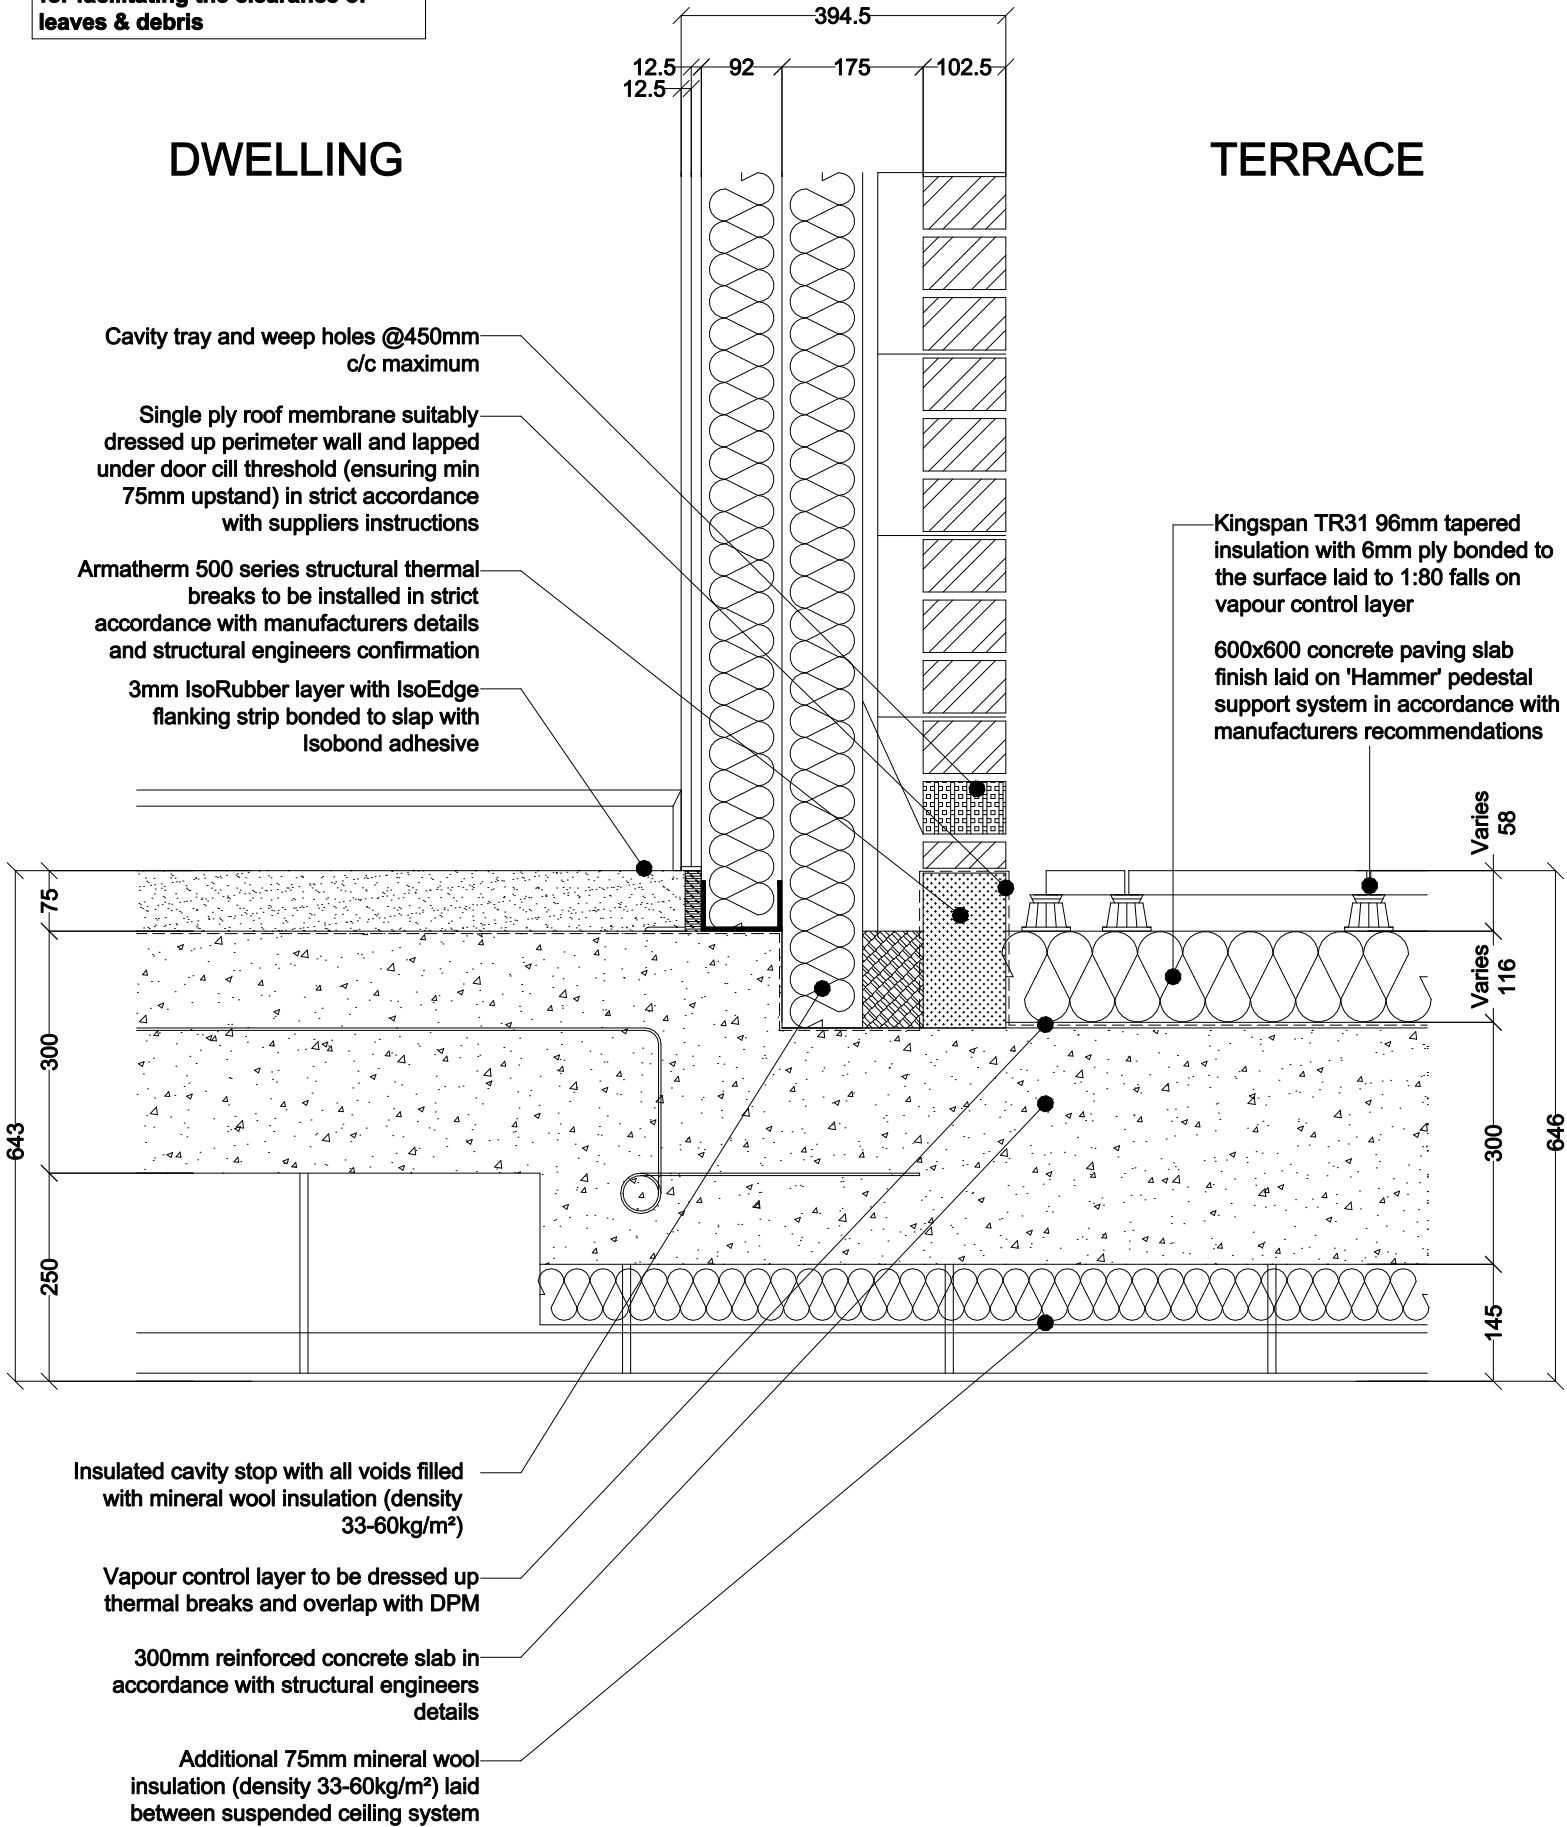

Note: 500x500mm inspection hatches to be provided to balcony for facilitating the clearance of leaves & debris

DWELLING

TERRACE

DETAIL D (1:10)

TYPICAL TERRACE / WALL EDGE DETAIL