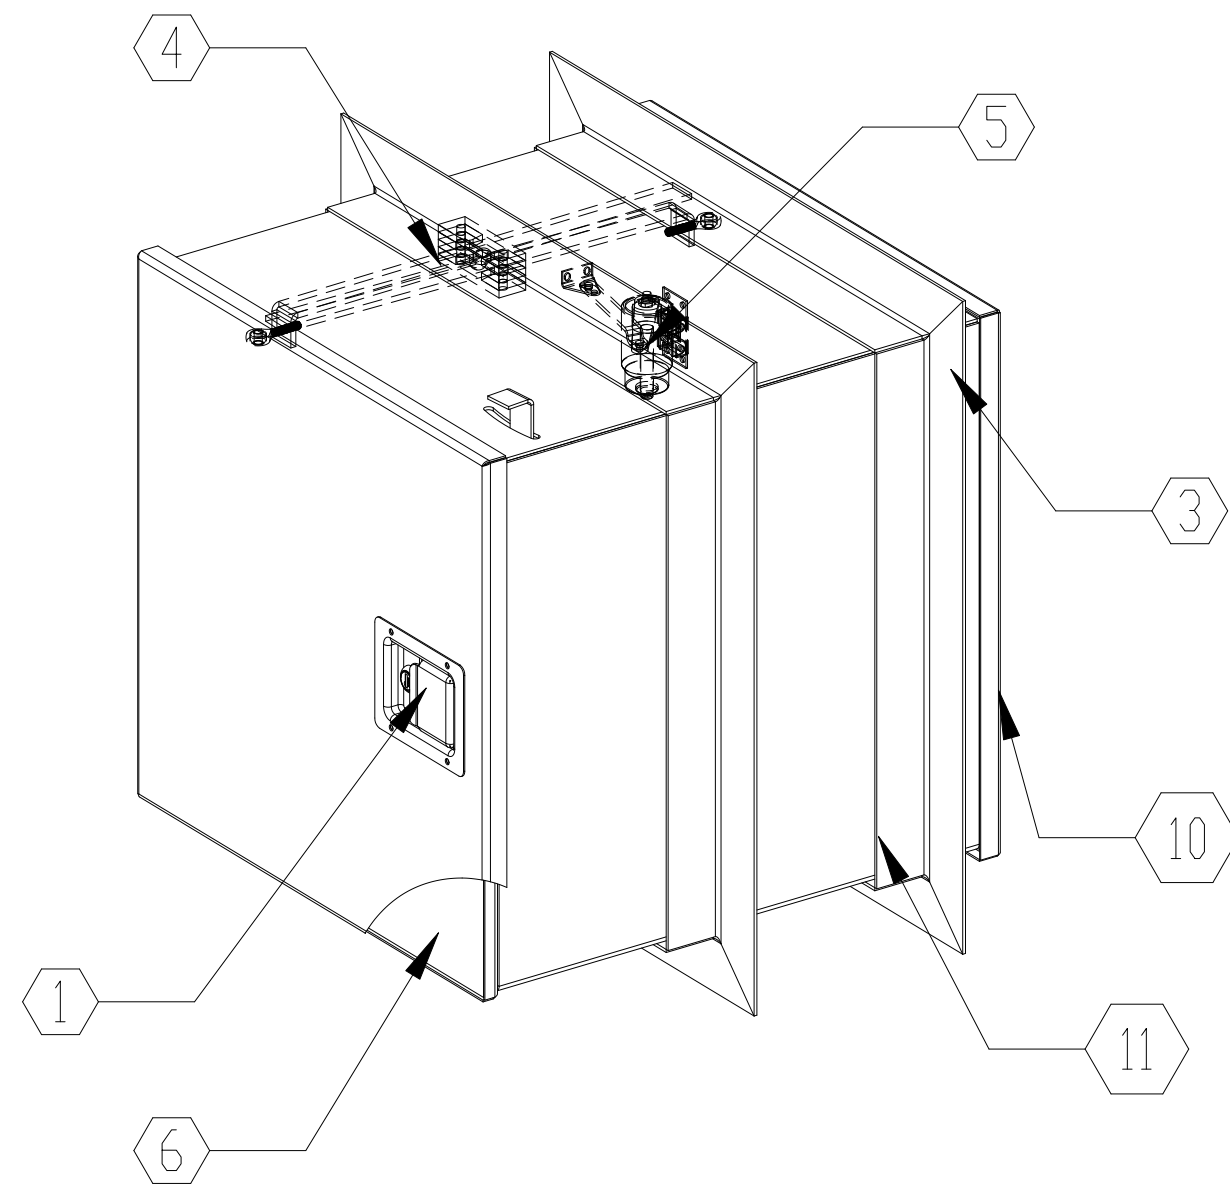

NOTES:

- ① PADDLE LATCH WITH KEYLOCK (SAFE SIDE DOOR)
- ② OUTSIDE DOOR RELEASE HANDLE
- ③ MOUNTING FLANGE (SHOP WELDED)
- ④ DOOR INTERLOCK MECHANISM
- ⑤ AUTOMATIC DOOR CLOSER
- ⑥ LEVEL 3 ARMORTEX[®] BULLET RESISTANT ARMOR IN DOORS
- ⑦ 16 GA. PRIME PAINTED DOOR
- ⑧ 12 GA. ADJUSTABLE MOUNTING FLANGE (SHIPPED LOOSE)
- ⑨ PULL HANDLE
- ⑩ STAINLESS STEEL THREAT SIDE DOOR
- ⑪ 12 GA. PRIME PAINTED STEEL BODY

SIDE VIEW
SCALE 1:12

ELEVATION VIEW
SCALE 1:12

TOP VIEW
SCALE 1:12

SCALE:	AS NOTED	TITLE: PACKAGE RECEIVER, SPR 18 X 18, BALLISTIC LEVEL	UNLESS OTHERWISE SPECIFIED: DIMENSIONS ARE IN INCHES TOLERANCES: FRACTIONAL ±1/16" ANGULAR ±1° TWO PLACE DECIMAL ±.01 THREE PLACE DECIMAL ±.005
DATE:	09-04-2015	MODEL: TE-PA-LK-18	ARMORTEX [®] BULLET • BLAST • FORCED ENTRY - PROTECTION PRODUCTS 5926 CORRIDOR PKWY SCHERTZ, TX 78154 TEL: 210-661-8306 800-880-8306 FAX: 210-661-8308 www.armortex.com
DRAWN BY:	M. FREEMAN	SHEET NUMBER: 1 OF 1	