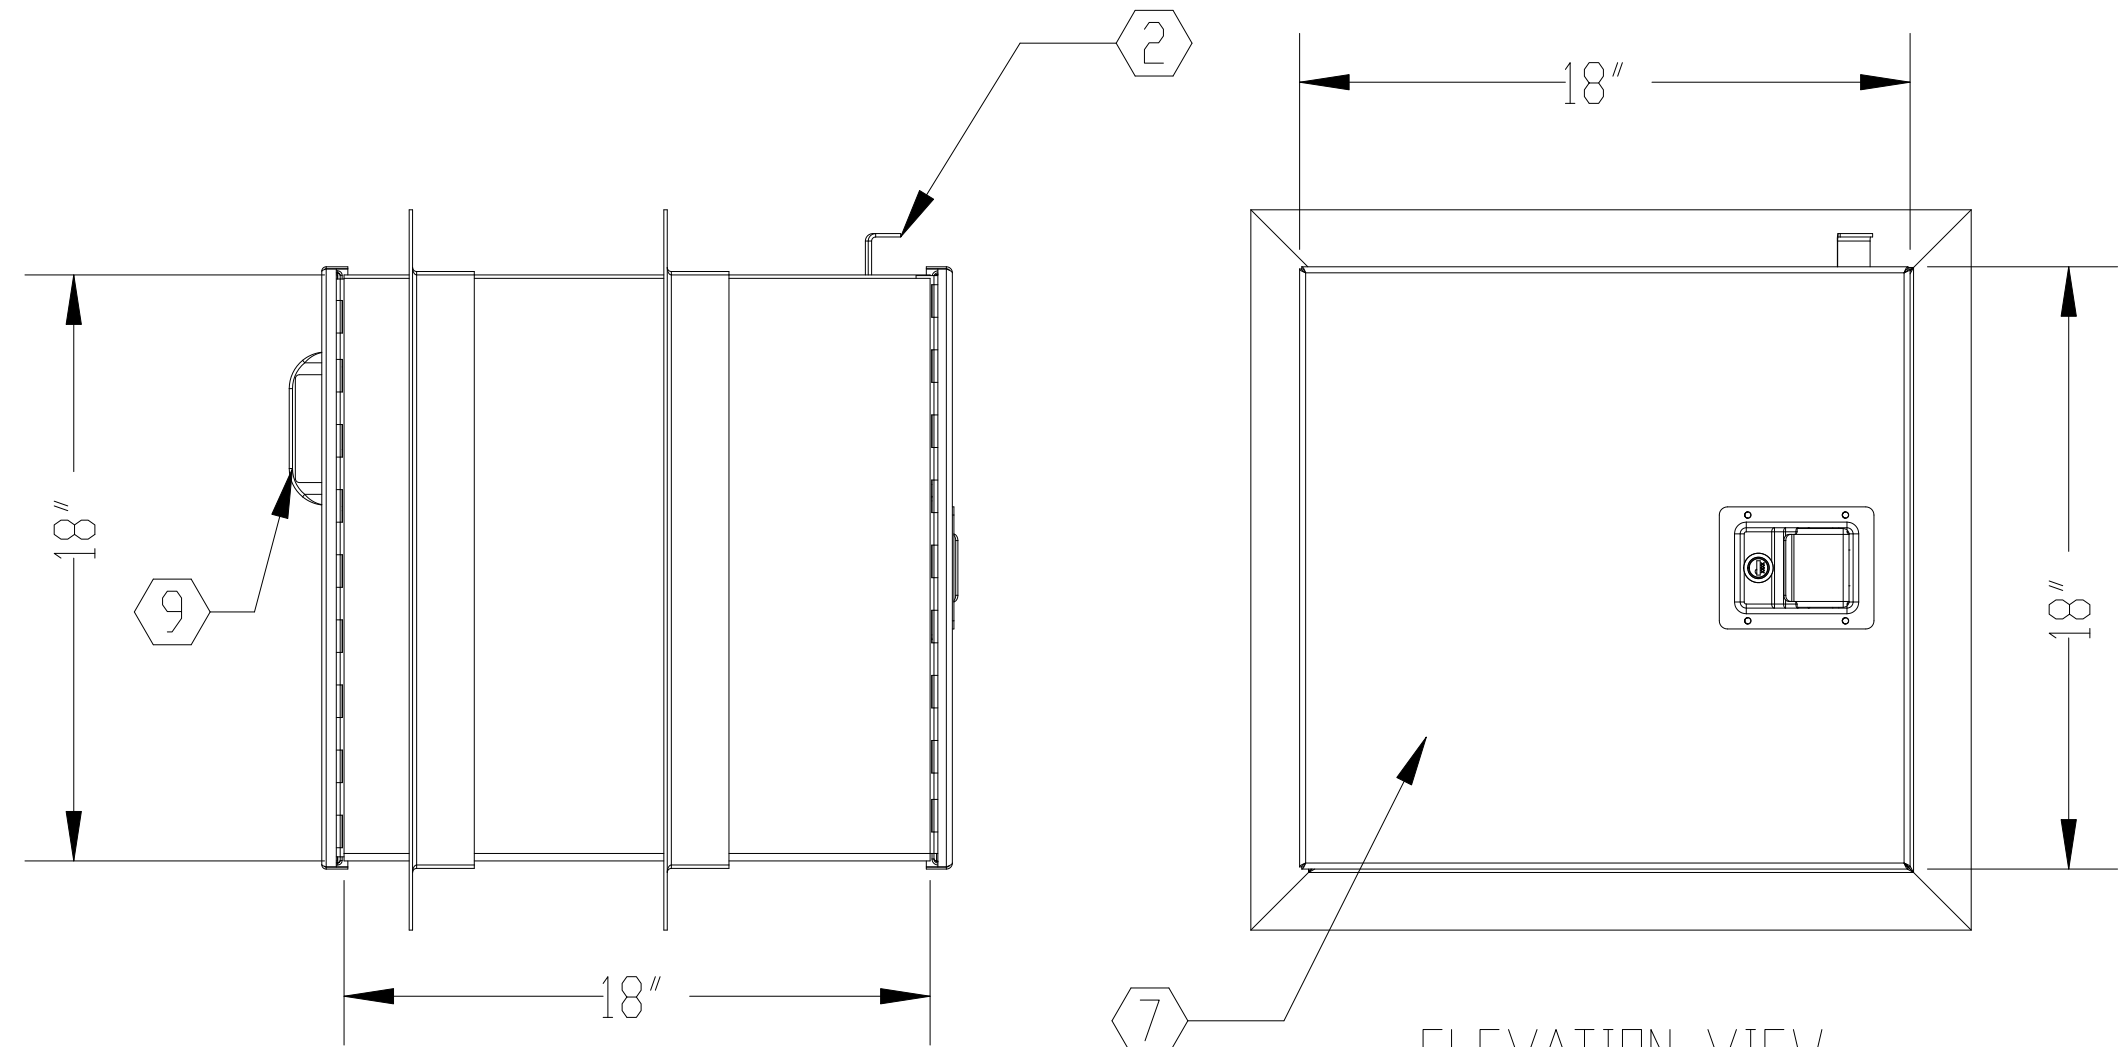

NOTES:

- ① PADDLE LATCH WITH KEYLOCK (SAFE SIDE DOOR)
- ② OUTSIDE DOOR RELEASE HANDLE
- ③ MOUNTING FLANGE (SHOP WELDED)
- ④ DOOR INTERLOCK MECHANISM
- ⑤ AUTOMATIC DOOR CLOSER
- ⑥ LEVEL 3 ARMORTEX[®] BULLET RESISTANT ARMOR IN DOORS
- ⑦ 16 GA. PRIME PAINTED DOOR
- ⑧ 12 GA. ADJUSTABLE MOUNTING FLANGE (SHIPPED LOOSE)
- ⑨ PULL HANDLE
- ⑩ STAINLESS STEEL THREAT SIDE DOOR
- ⑪ 12 GA. PRIME PAINTED STEEL BODY

SIDE VIEW
SCALE 1:12

ELEVATION VIEW
SCALE 1:12

TOP VIEW
SCALE 1:12

SCALE:	AS NOTED	TITLE: PACKAGE RECEIVER, SPR 18 X 18, BALLISTIC LEVEL	UNLESS OTHERWISE SPECIFIED: DIMENSIONS ARE IN INCHES TOLERANCES: FRACTIONAL ±1/16" ANGULAR ±1° TWO PLACE DECIMAL ±.01 THREE PLACE DECIMAL ±.005
DATE:	09-04-2015	MODEL: TE-PA-LK-18	ARMORTEX [®] BULLET • BLAST • FORCED ENTRY - PROTECTION PRODUCTS 5926 CORRIDOR PKWY SCHERTZ, TX 78154 TEL: 210-661-8306 800-880-8306 FAX: 210-661-8308 www.armortex.com
DRAWN BY:	M. FREEMAN	SHEET NUMBER: 1 OF 1	