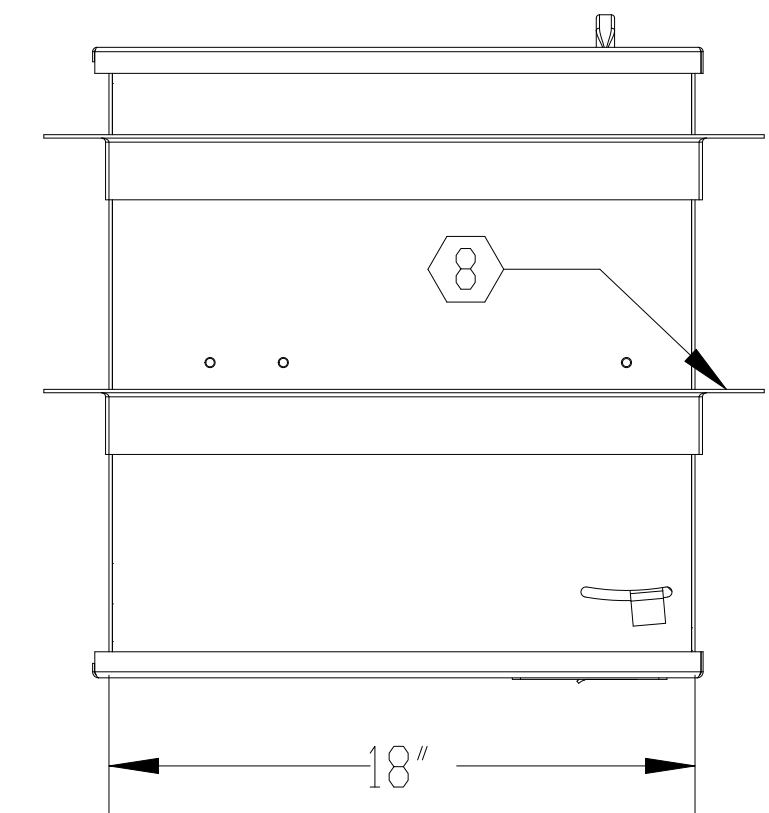

NOTES:

- ① PADDLE LATCH WITH KEYLOCK (SAFE SIDE DOOR)
- ② OUTSIDE DOOR RELEASE HANDLE
- ③ MOUNTING FLANGE (SHOP WELDED)
- ④ DOOR INTERLOCK MECHANISM
- ⑤ AUTOMATIC DOOR CLOSER
- ⑥ LEVEL 3 ARMORTEX[®] BULLET RESISTANT ARMOR IN DOORS
- ⑦ 16 GA. PRIME PAINTED DOOR
- ⑧ 12 GA. ADJUSTABLE MOUNTING FLANGE (SHIPPED LOOSE)
- ⑨ PULL HANDLE
- ⑩ STAINLESS STEEL THREAT SIDE DOOR
- ⑪ 12 GA. PRIME PAINTED STEEL BODY

SIDE VIEW
SCALE 1:12

ELEVATION VIEW
SCALE 1:12

TOP VIEW
SCALE 1:12

SCALE:	AS NOTED	TITLE: PACKAGE RECEIVER, SPR 18 X 18, BALLISTIC LEVEL	UNLESS OTHERWISE SPECIFIED: DIMENSIONS ARE IN INCHES TOLERANCES: FRACTIONAL ±1/16" ANGULAR ±1° TWO PLACE DECIMAL ±.01 THREE PLACE DECIMAL ±.005
DATE:	09-04-2015	MODEL: TE-PA-LK-18	ARMORTEX [®] BULLET • BLAST • FORCED ENTRY - PROTECTION PRODUCTS 5926 CORRIDOR PKWY SCHERTZ, TX 78154 TEL: 210-661-8306 800-880-8306 FAX: 210-661-8308 www.armortex.com
DRAWN BY:	M. FREEMAN	SHEET NUMBER: 1 OF 1	