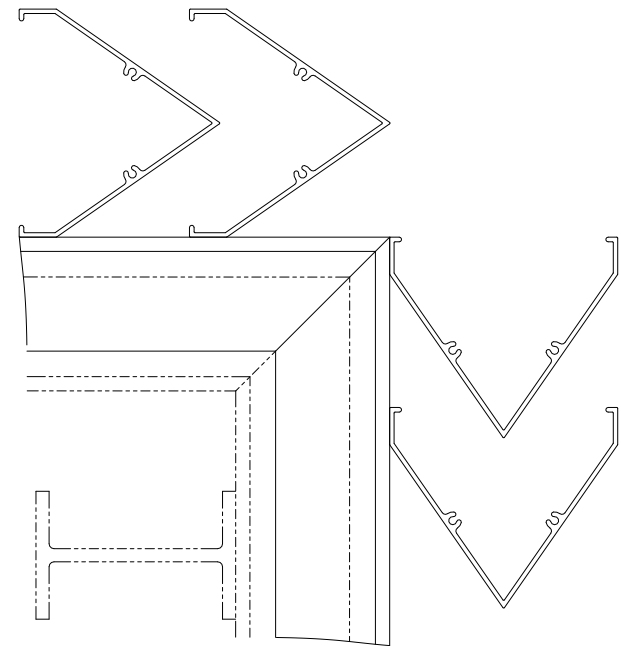

POST

MITERED

CORNER TYPE DETAILS

ARROW LOUVER MODEL:

ESV-34

SCALE: FULL SIZE