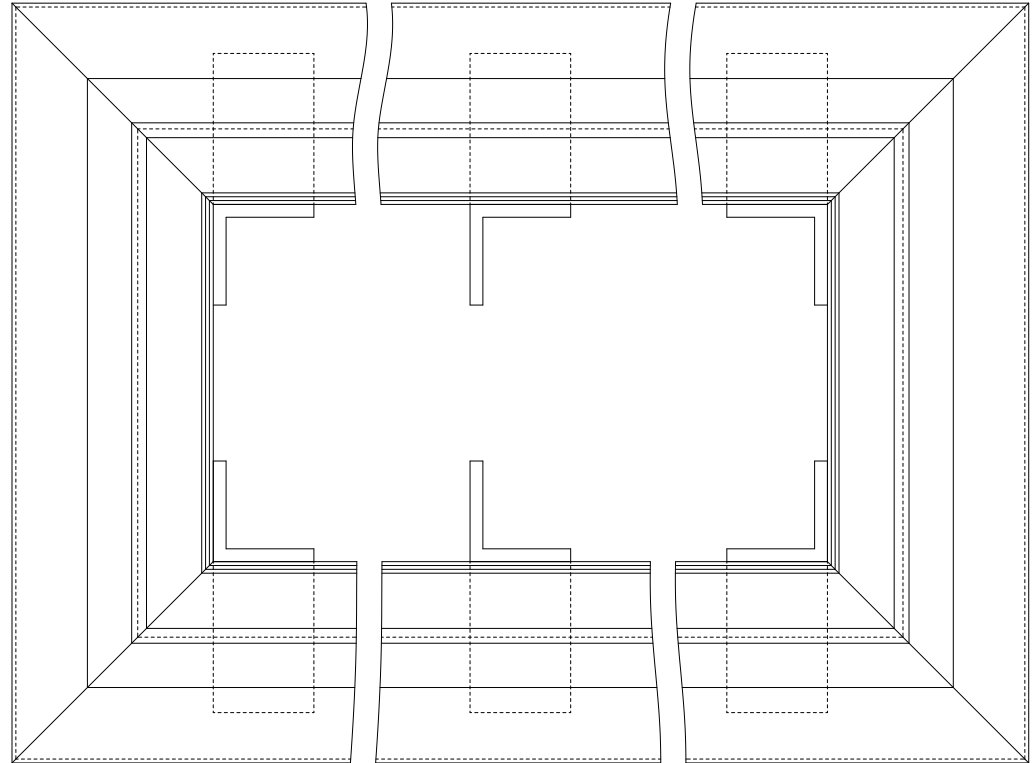

SPH-20-F WITH FLAT  
ROOF SHOWN

SLOPED ROOF DETAIL

ARROW LOUVER MODEL:  
SPH-20-F & SPH-20-F-6

SCALE: FULL SIZE