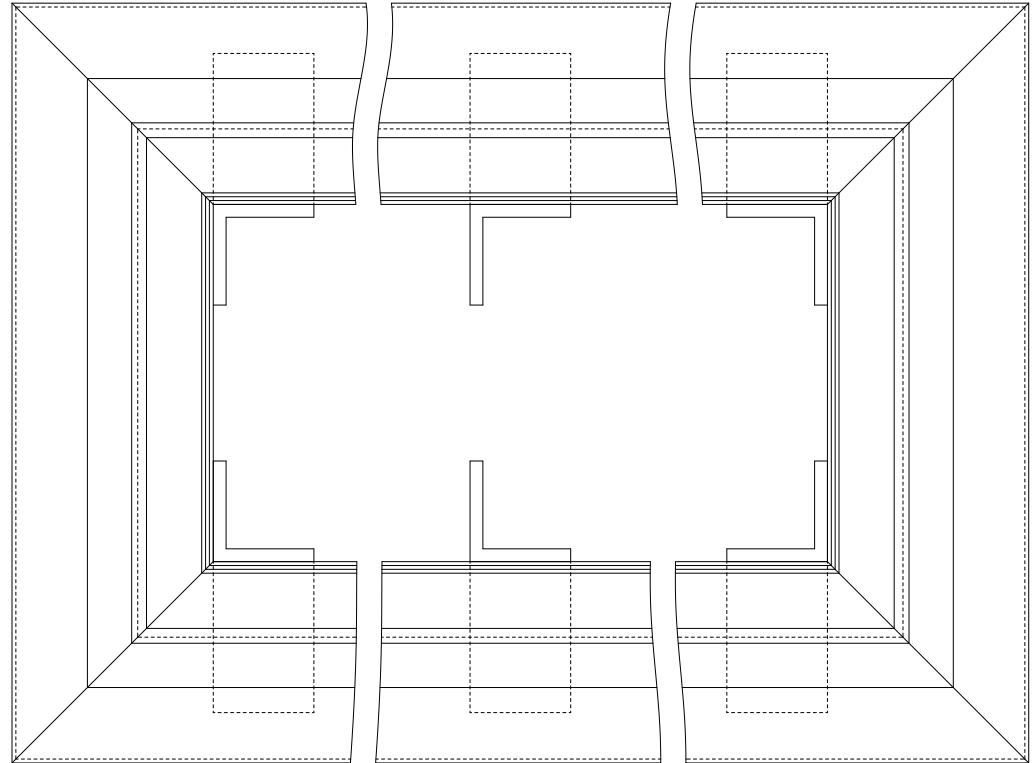

SPH-20-F WITH FLAT
ROOF SHOWN

SLOPED ROOF DETAIL

ARROW LOUVER MODEL:
SPH-20-F & SPH-20-F-6

SCALE: FULL SIZE