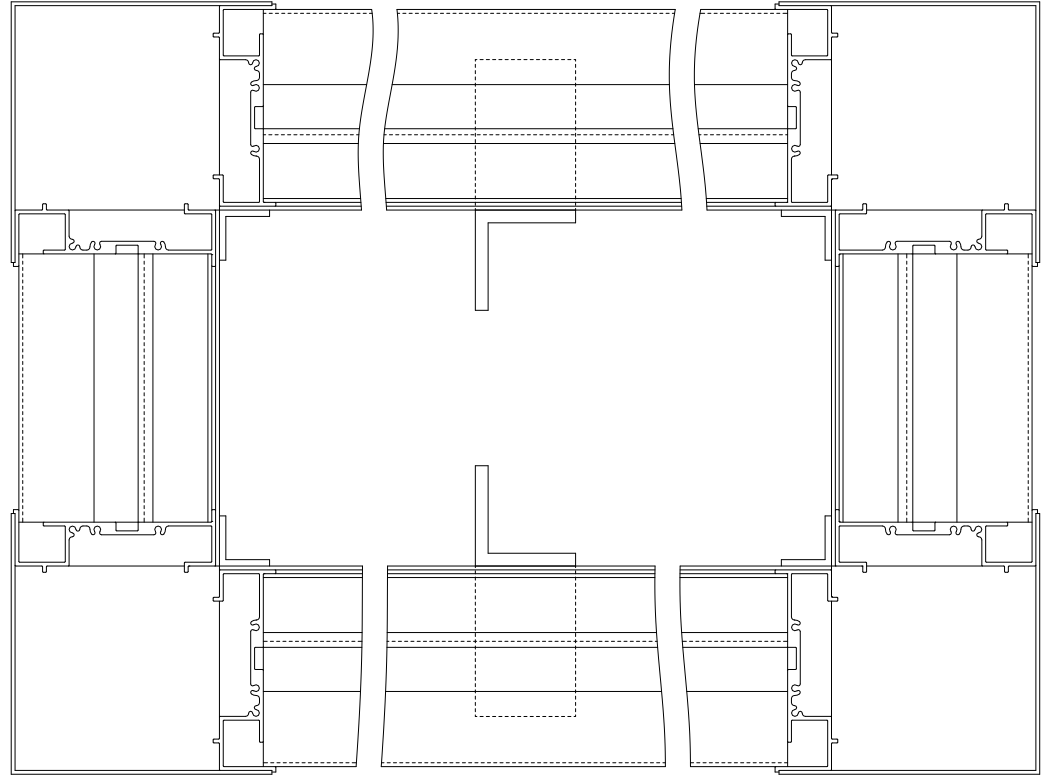

SPH-22-F WITH FLAT
ROOF SHOWN

SLOPED ROOF DETAIL

ARROW LOUVER MODEL:
SPH-22-F & SPH-22-F-6
SCALE: FULL SIZE