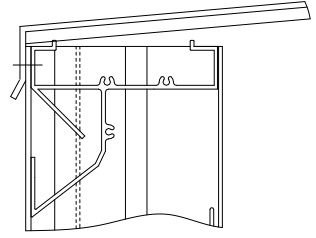

SPH-35-F WITH FLAT
ROOF SHOWN

SLOPED ROOF DETAIL

ARROW LOUVER MODEL:
SPH-35-F & SPH-35-F-6

SCALE: FULL SIZE