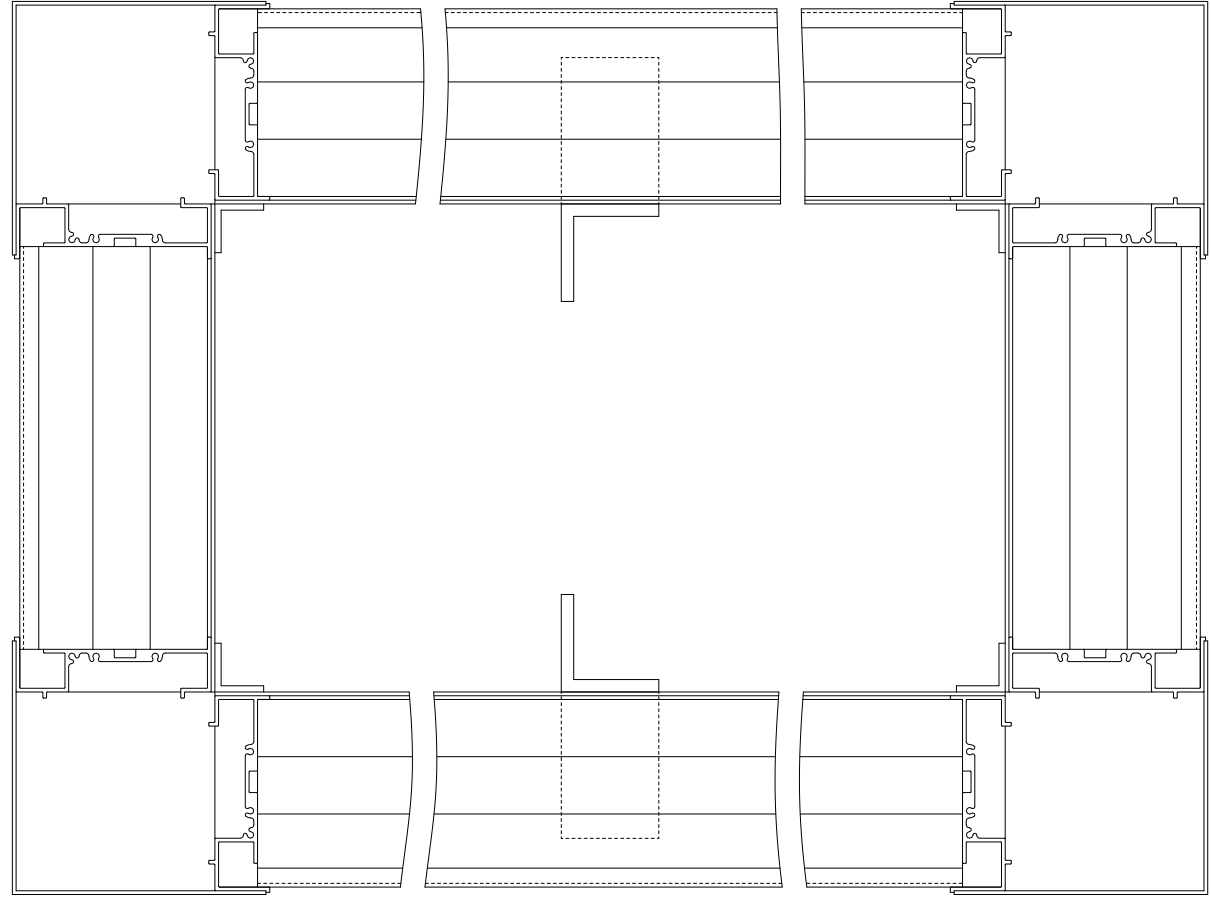

SPH-35-F WITH FLAT
ROOF SHOWN

SLOPED ROOF DETAIL

ARROW LOUVER MODEL:
SPH-35-F & SPH-35-F-6

SCALE: FULL SIZE