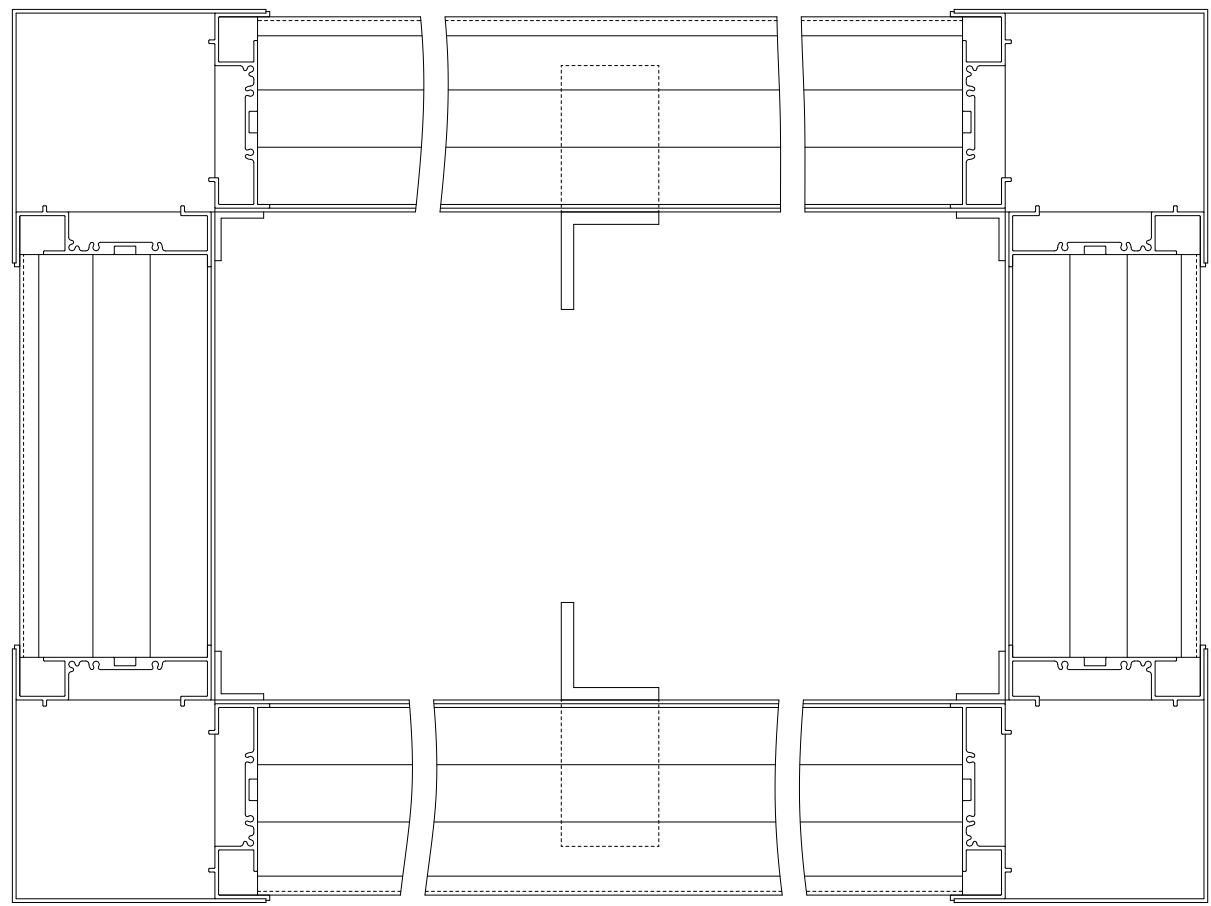

SPH-35-F WITH FLAT
ROOF SHOWN

SLOPED ROOF DETAIL

ARROW LOUVER MODEL:
SPH-35-F & SPH-35-F-6

SCALE: FULL SIZE