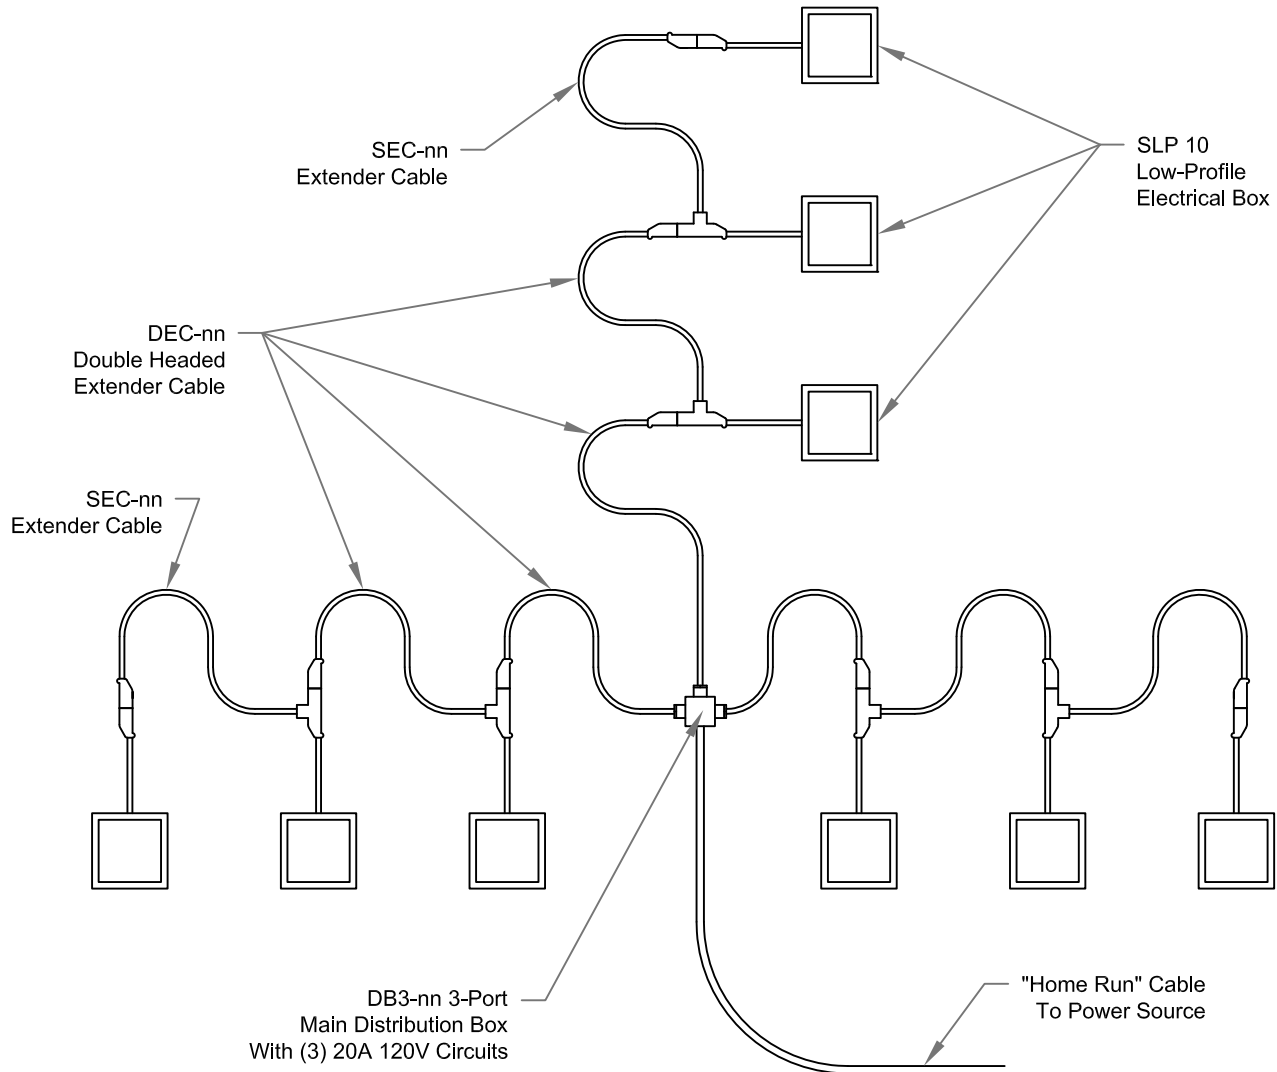

**Multiple Daisy Chain
Connections With
3-Port Distribution Box**
Starnet Modular Cable System

The DB3-nn 3-Port Main Distribution Box Has Three (3) 20A/120V Circuits Available.
The Above Illustration Shows A "Daisy Chain" Application On All 3 Circuits