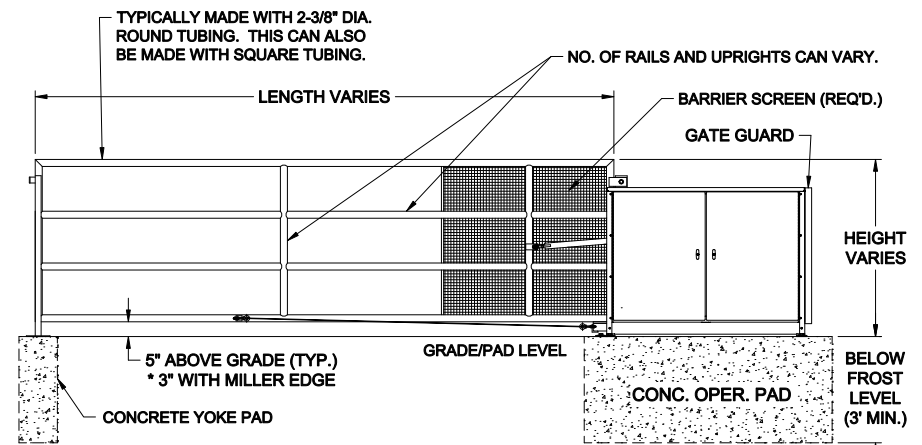

### LEFTHAND - VERTICAL PIVOT GATE (VPG)

PLAN VIEW

### RIGHTHAND - VERTICAL PIVOT GATE (VPG)

PLAN VIEW

ELEVATION VIEW  
VIEWED FROM PRIVATE SIDE

ELEVATION VIEW  
VIEWED FROM PRIVATE SIDE

**NOTES:**

- 1) ALL OF OUR GATES ARE TYPICALLY DRAWN FROM THE PRIVATE SIDE LOOKING OUT.
- 2) LENGTH AND HEIGHT VARIES. CONSULT WITH AUTOGATE SALES FOR MORE INFORMATION.
- 3) SHOWN WITH STANDARD 5" STYLE "E" YOKE. SEE DRAWING #105 FOR YOKE STYLES.
- 4) CONTOURS AND CURBS WILL REQUIRE CUSTOM DRAWINGS. (CONSULT WITH AUTOGATE).

**NOTICE**  
THE INFORMATION CONTAINED ON THIS DOCUMENT IS CONFIDENTIAL. ANY DISSEMINATION, UNAPPROVED DISCLOSURE OR COPYING OF THIS INFORMATION IS STRICTLY PROHIBITED.  
UNLESS OTHERWISE SPECIFIED DIMENSIONS ARE IN INCHES  
ANGLES ± 1°  
XX ± 1/32, XX ± .01, XXX ± .005