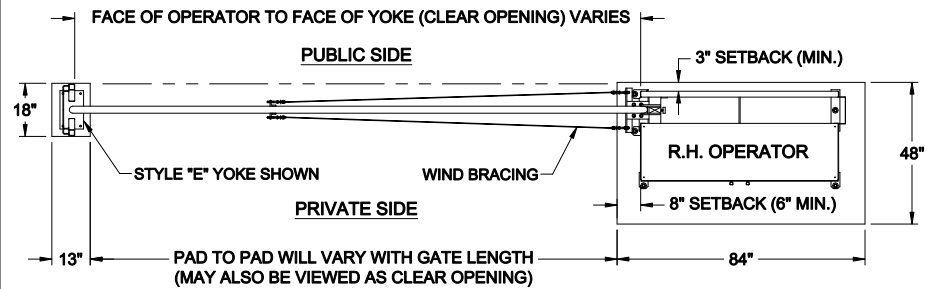

### LEFTHAND - VERTICAL PIVOT GATE (VPG)

PLAN VIEW

### RIGHTHAND - VERTICAL PIVOT GATE (VPG)

PLAN VIEW

ELEVATION VIEW  
VIEWED FROM PRIVATE SIDE

ELEVATION VIEW  
VIEWED FROM PRIVATE SIDE

**NOTES:**

- 1) ALL OF OUR GATES ARE TYPICALLY DRAWN FROM THE PRIVATE SIDE LOOKING OUT.
- 2) LENGTH AND HEIGHT VARIES. CONSULT WITH AUTOGATE SALES FOR MORE INFORMATION.
- 3) SHOWN WITH STANDARD 5" STYLE "E" YOKE. SEE DRAWING #105 FOR YOKE STYLES.
- 4) CONTOURS AND CURBS WILL REQUIRE CUSTOM DRAWINGS. (CONSULT WITH AUTOGATE).

**NOTICE**  
THE INFORMATION CONTAINED ON THIS DOCUMENT IS CONFIDENTIAL. ANY DISSEMINATION, UNAPPROVED DISCLOSURE OR COPYING OF THIS INFORMATION IS STRICTLY PROHIBITED.  
UNLESS OTHERWISE SPECIFIED DIMENSIONS ARE IN INCHES  
ANGLES ± 1°  
XX ± 1/32, XX ± .01, XXX ± .005