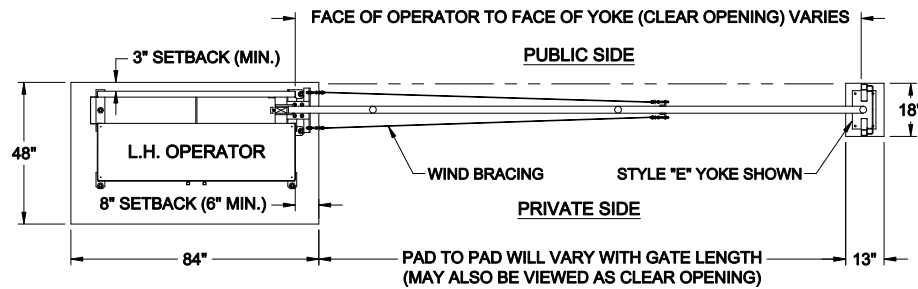

### LEFTHAND - VERTICAL PIVOT GATE (VPG)

PLAN VIEW

### RIGHTHAND - VERTICAL PIVOT GATE (VPG)

PLAN VIEW

ELEVATION VIEW  
VIEWED FROM PRIVATE SIDE

ELEVATION VIEW  
VIEWED FROM PRIVATE SIDE

**NOTES:**

- 1) ALL OF OUR GATES ARE TYPICALLY DRAWN FROM THE PRIVATE SIDE LOOKING OUT.
- 2) LENGTH AND HEIGHT VARIES. CONSULT WITH AUTOGATE SALES FOR MORE INFORMATION.
- 3) SHOWN WITH STANDARD 5" STYLE "E" YOKE. SEE DRAWING #105 FOR YOKE STYLES.
- 4) CONTOURS AND CURBS WILL REQUIRE CUSTOM DRAWINGS. (CONSULT WITH AUTOGATE).

**NOTICE**  
THE INFORMATION CONTAINED ON THIS DOCUMENT IS CONFIDENTIAL. ANY DISSEMINATION, UNAPPROVED DISCLOSURE OR COPYING OF THIS INFORMATION IS STRICTLY PROHIBITED.  
UNLESS OTHERWISE SPECIFIED DIMENSIONS ARE IN INCHES  
ANGLES ± 1°  
XX ± 1/32, XX ± .01, XXX ± .005