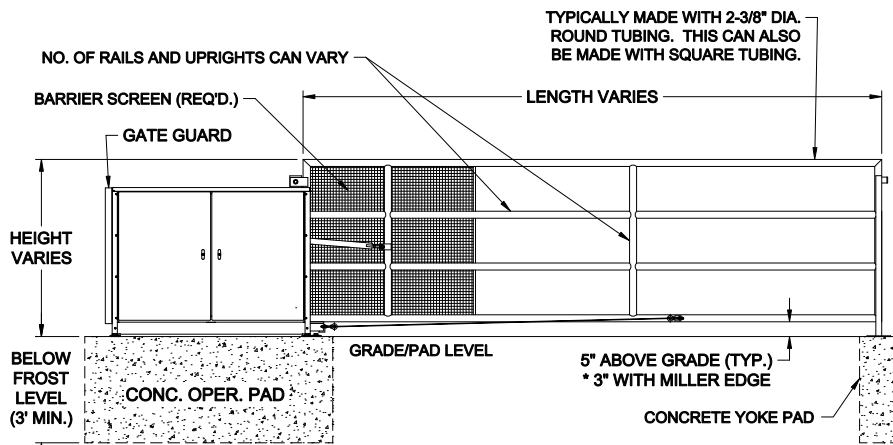

### LEFTHAND - VERTICAL PIVOT GATE (VPG)

PLAN VIEW

### RIGHTHAND - VERTICAL PIVOT GATE (VPG)

PLAN VIEW

ELEVATION VIEW  
VIEWED FROM PRIVATE SIDE

ELEVATION VIEW  
VIEWED FROM PRIVATE SIDE

**NOTES:**

- 1) ALL OF OUR GATES ARE TYPICALLY DRAWN FROM THE PRIVATE SIDE LOOKING OUT.
- 2) LENGTH AND HEIGHT VARIES. CONSULT WITH AUTOGATE SALES FOR MORE INFORMATION.
- 3) SHOWN WITH STANDARD 5" STYLE "E" YOKE. SEE DRAWING #105 FOR YOKE STYLES.
- 4) CONTOURS AND CURBS WILL REQUIRE CUSTOM DRAWINGS. (CONSULT WITH AUTOGATE).