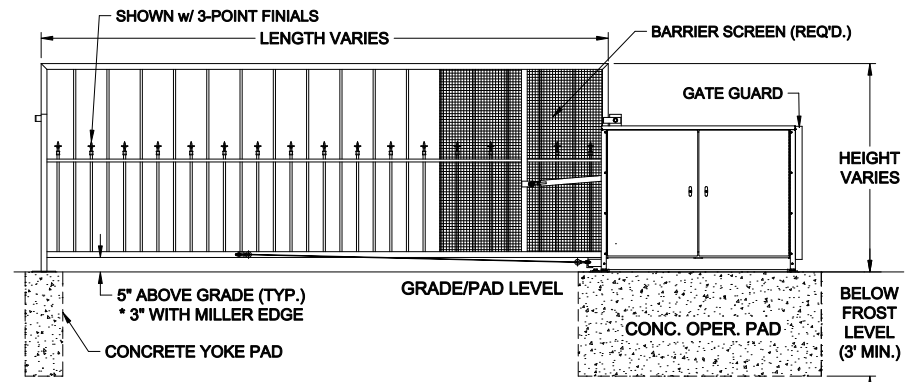

**LEFTHAND - VERTICAL PIVOT GATE (VPG)**

**PLAN VIEW**

**RIGHTHAND - VERTICAL PIVOT GATE (VPG)**

**PLAN VIEW**

**ELEVATION VIEW  
VIEWED FROM PRIVATE SIDE**

**ELEVATION VIEW  
VIEWED FROM PRIVATE SIDE**

**NOTES:**

- 1) ALL OF OUR GATES ARE TYPICALLY DRAWN FROM THE PRIVATE SIDE LOOKING OUT.
- 2) LENGTH AND HEIGHT VARIES, CONSULT WITH AUTOGATE SALES FOR MORE INFORMATION.
- 3) SHOWN WITH STANDARD 5" STYLE "E" YOKE. SEE DRAWING #105 FOR YOKE STYLES.
- 4) CONTOURS AND CURBS WILL REQUIRE CUSTOM DRAWINGS. (CONSULT WITH AUTOGATE).

Rev.:	Description:	Date:	Drn. By:	Ckd. By:
C	COMBINED LEFT AND RIGHT HAND GATES ON ONE PRINT	07/20/16	MKS	KAY
B	VPG WAS VPL & INCREASED BARRIER SCREEN COVERAGE	04/29/15	MKS	DMR
A	UPDATED PRINT - OPERATOR SHOWN MORE ACCURATELY	03/04/13	SLD	MKS

**NOTICE**  
 THE INFORMATION CONTAINED ON THIS DOCUMENT IS CONFIDENTIAL. ANY DISSEMINATION, UNAPPROVED DISCLOSURE OR COPYING OF THIS INFORMATION IS STRICTLY PROHIBITED.  
 UNLESS OTHERWISE SPECIFIED DIMENSIONS ARE IN INCHES  
 ANGLES ± 1°  
 X/X ± 1/32, XX ± .01, XXX ± .005