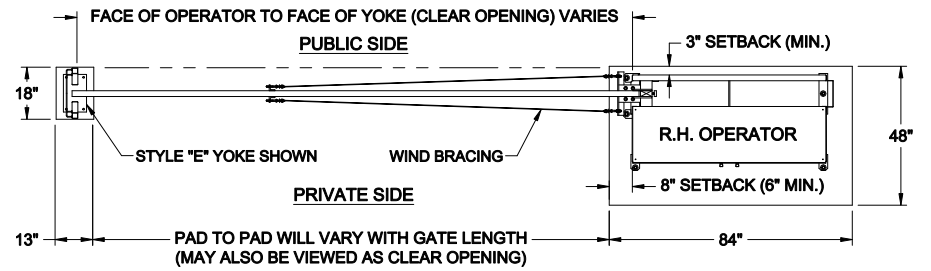

**LEFTHAND - VERTICAL PIVOT GATE (VPG)**

**PLAN VIEW**

**RIGHTHAND - VERTICAL PIVOT GATE (VPG)**

**PLAN VIEW**

**ELEVATION VIEW  
VIEWED FROM PRIVATE SIDE**

**ELEVATION VIEW  
VIEWED FROM PRIVATE SIDE**

**NOTES:**

- 1) ALL OF OUR GATES ARE TYPICALLY DRAWN FROM THE PRIVATE SIDE LOOKING OUT.
- 2) LENGTH AND HEIGHT VARIES, CONSULT WITH AUTOGATE SALES FOR MORE INFORMATION.
- 3) SHOWN WITH STANDARD 5" STYLE "E" YOKE. SEE DRAWING #105 FOR YOKE STYLES.
- 4) CONTOURS AND CURBS WILL REQUIRE CUSTOM DRAWINGS. (CONSULT WITH AUTOGATE).

**NOTICE**  
 THE INFORMATION CONTAINED ON THIS DOCUMENT IS CONFIDENTIAL. ANY DISSEMINATION, UNAPPROVED DISCLOSURE OR COPYING OF THIS INFORMATION IS STRICTLY PROHIBITED.  
 UNLESS OTHERWISE SPECIFIED DIMENSIONS ARE IN INCHES  
 ANGLES ± 1°  
 X/X ± 1/32, XX ± .01, XXX ± .005