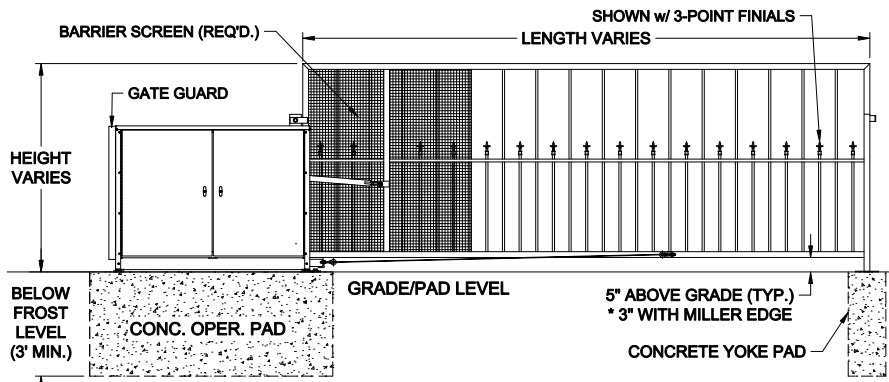

**LEFTHAND - VERTICAL PIVOT GATE (VPG)**

**PLAN VIEW**

**RIGHTHAND - VERTICAL PIVOT GATE (VPG)**

**PLAN VIEW**

**ELEVATION VIEW  
VIEWED FROM PRIVATE SIDE**

**ELEVATION VIEW  
VIEWED FROM PRIVATE SIDE**

**NOTES:**

- 1) ALL OF OUR GATES ARE TYPICALLY DRAWN FROM THE PRIVATE SIDE LOOKING OUT.
- 2) LENGTH AND HEIGHT VARIES, CONSULT WITH AUTOGATE SALES FOR MORE INFORMATION.
- 3) SHOWN WITH STANDARD 5" STYLE "E" YOKE. SEE DRAWING #105 FOR YOKE STYLES.
- 4) CONTOURS AND CURBS WILL REQUIRE CUSTOM DRAWINGS. (CONSULT WITH AUTOGATE).

Rev.:	Description:	Date:	Drn. By:	Ckd. By:
C	COMBINED LEFT AND RIGHT HAND GATES ON ONE PRINT	07/20/16	MKS	KAY
B	VPG WAS VPL & INCREASED BARRIER SCREEN COVERAGE	04/29/15	MKS	DMR
A	UPDATED PRINT - OPERATOR SHOWN MORE ACCURATELY	03/04/13	SLD	MKS

**NOTICE**  
 THE INFORMATION CONTAINED ON THIS DOCUMENT IS CONFIDENTIAL. ANY DISSEMINATION, UNAPPROVED DISCLOSURE OR COPYING OF THIS INFORMATION IS STRICTLY PROHIBITED.  
 UNLESS OTHERWISE SPECIFIED DIMENSIONS ARE IN INCHES  
 ANGLES ± 1°  
 X/X ± 1/32, XX ± .01, XXX ± .005