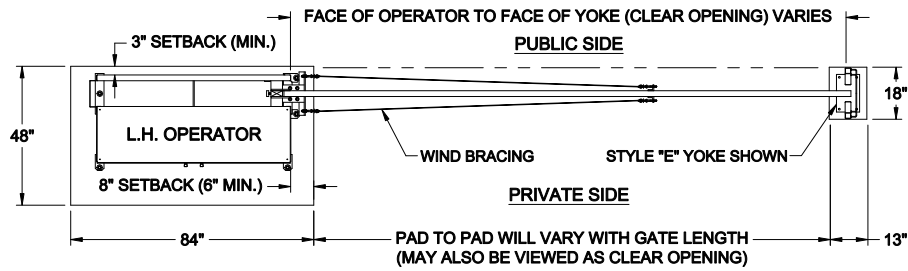

**LEFTHAND - VERTICAL PIVOT GATE (VPG)**

**PLAN VIEW**

**RIGHTHAND - VERTICAL PIVOT GATE (VPG)**

**PLAN VIEW**

**ELEVATION VIEW  
VIEWED FROM PRIVATE SIDE**

**ELEVATION VIEW  
VIEWED FROM PRIVATE SIDE**

**NOTES:**

- 1) ALL OF OUR GATES ARE TYPICALLY DRAWN FROM THE PRIVATE SIDE LOOKING OUT.
- 2) LENGTH AND HEIGHT VARIES, CONSULT WITH AUTOGATE SALES FOR MORE INFORMATION.
- 3) SHOWN WITH STANDARD 5" STYLE "E" YOKE. SEE DRAWING #105 FOR YOKE STYLES.
- 4) CONTOURS AND CURBS WILL REQUIRE CUSTOM DRAWINGS. (CONSULT WITH AUTOGATE).

**NOTICE**  
 THE INFORMATION CONTAINED ON THIS DOCUMENT IS CONFIDENTIAL. ANY DISSEMINATION, UNAPPROVED DISCLOSURE OR COPYING OF THIS INFORMATION IS STRICTLY PROHIBITED.  
 UNLESS OTHERWISE SPECIFIED DIMENSIONS ARE IN INCHES  
 ANGLES ± 1°  
 X/X ± 1/32, XX ± .01, XXX ± .005