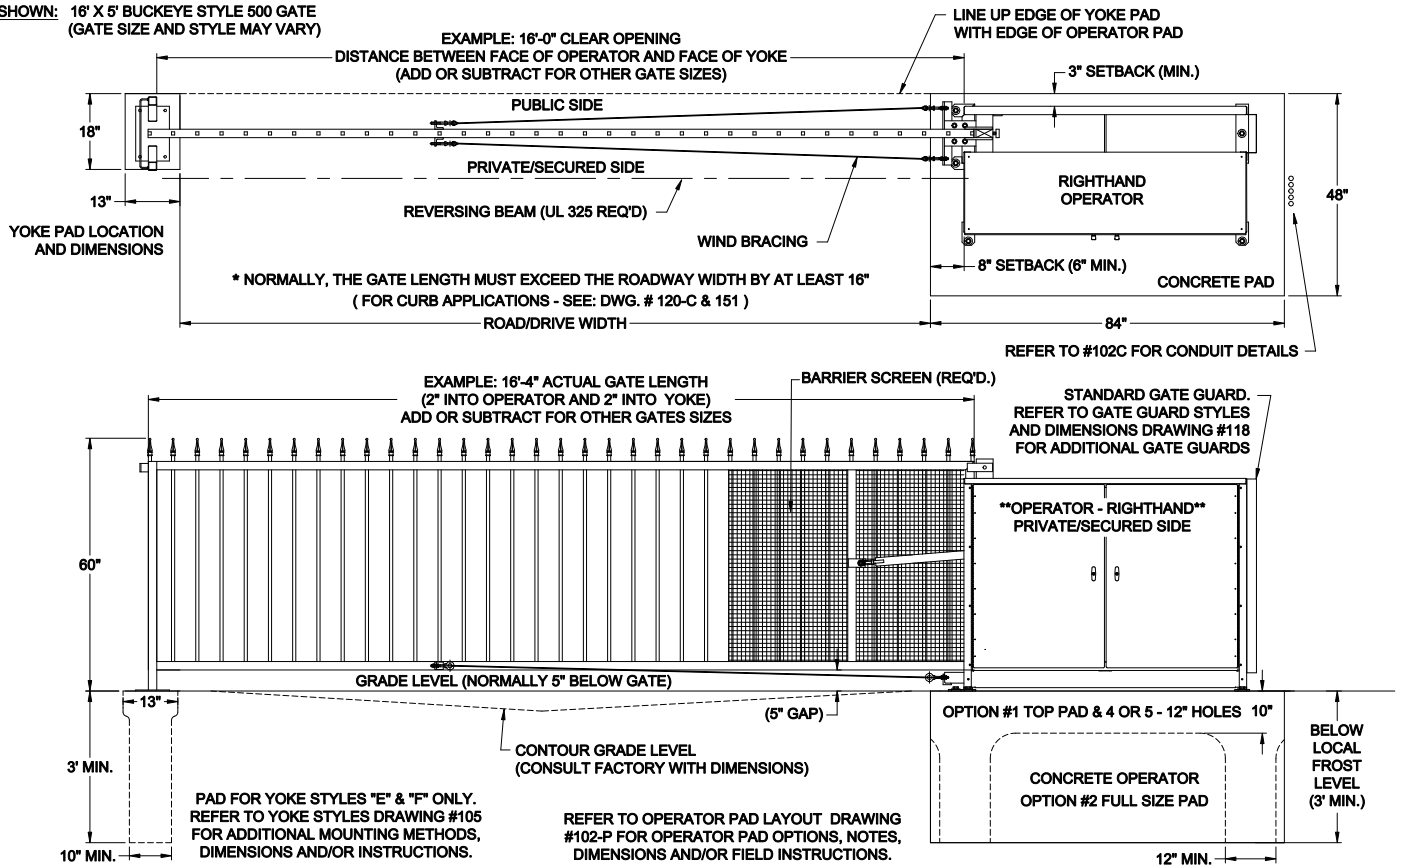

LEFTHAND OPERATOR

EXAMPLE SHOWN: 16' X 5' BUCKEYE STYLE 500 GATE
(GATE SIZE AND STYLE MAY VARY)

RIGHTHAND OPERATOR

EXAMPLE SHOWN: 16' X 5' BUCKEYE STYLE 500 GATE
(GATE SIZE AND STYLE MAY VARY)

NOTICE
THE INFORMATION CONTAINED ON THIS DOCUMENT IS CONFIDENTIAL. ANY DISSEMINATION, UNAPPROVED DISCLOSURE OR COPYING OF THIS INFORMATION IS STRICTLY PROHIBITED.
UNLESS OTHERWISE SPECIFIED DIMENSIONS ARE IN INCHES
ANGLES ± 1°
XX ± 1/32, .XX ± .01, .XXX ± .005

Date: 08/02/16

Dr. By: MKS

Ckd. By: KAY

Dwg.: 101 Standard Site Layout Dimensions (LH & RH)

Title: 101 Standard Site Layout Dimensions (LH & RH)

Berlin Heights, Ohio
FAX (419) 588-3514