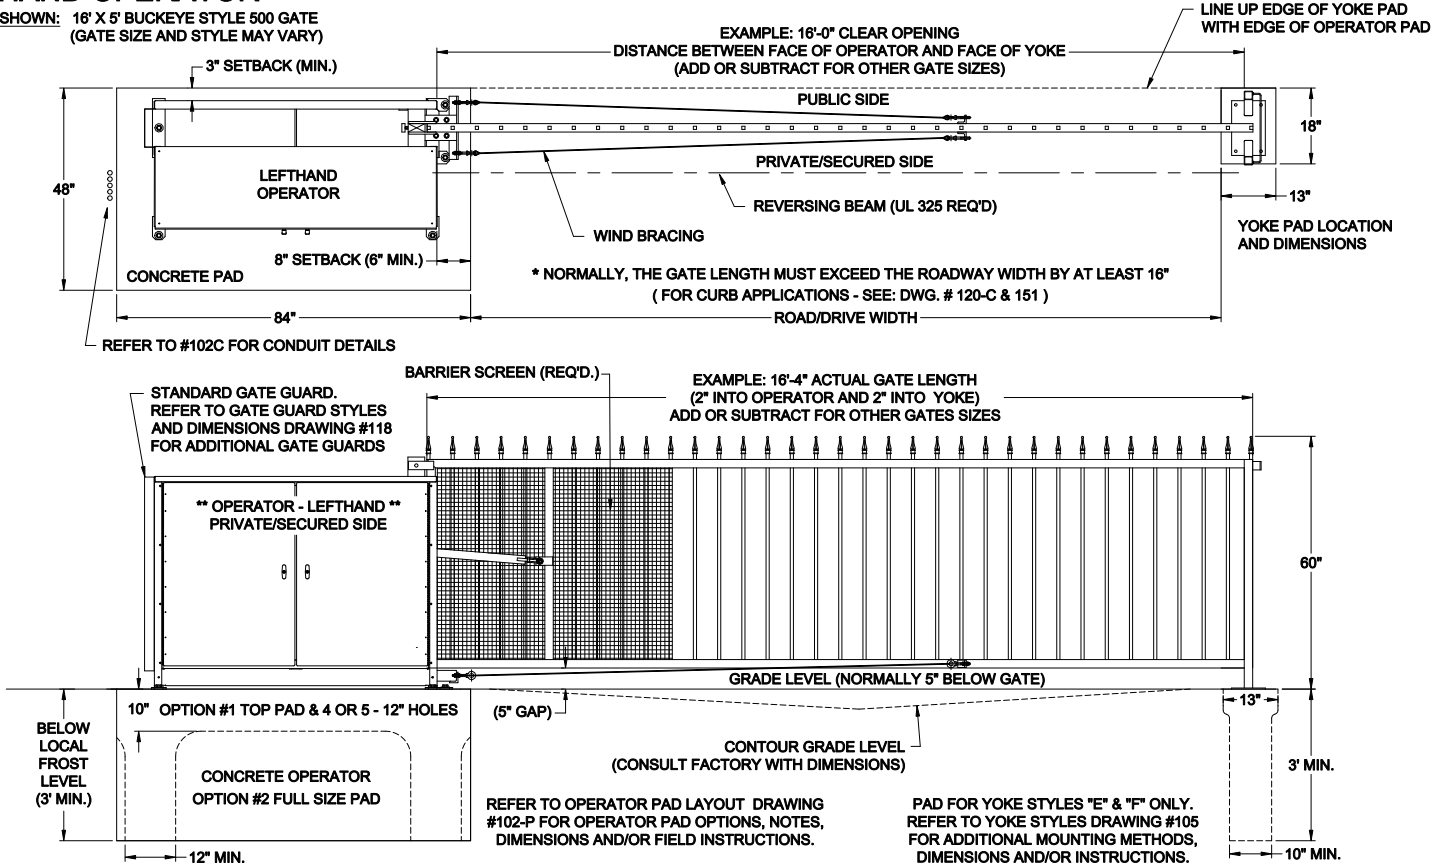

LEFTHAND OPERATOR

EXAMPLE SHOWN: 16' X 5' BUCKEYE STYLE 500 GATE
(GATE SIZE AND STYLE MAY VARY)

RIGHTHAND OPERATOR

EXAMPLE SHOWN: 16' X 5' BUCKEYE STYLE 500 GATE
(GATE SIZE AND STYLE MAY VARY)

NOTICE
THE INFORMATION CONTAINED ON THIS DOCUMENT IS CONFIDENTIAL. ANY DISSEMINATION, UNAPPROVED DISCLOSURE OR COPYING OF THIS INFORMATION IS STRICTLY PROHIBITED.
UNLESS OTHERWISE SPECIFIED DIMENSIONS ARE IN INCHES
ANGLES ± 1°
XX ± 1/32, .XX ± .01, .XXX ± .005

Date: 08/02/16

Dr. By: MKS

Ckd. By: KAY

Dwg.: 101 Standard Site Layout Dimensions (LH & RH)

Title: 101 Standard Site Layout Dimensions (LH & RH)

Berlin Heights, Ohio
FAX (419) 588-3514