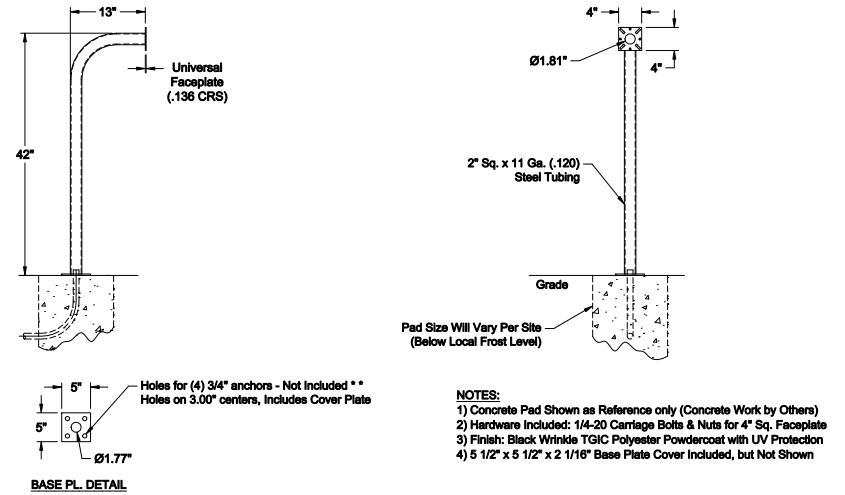

#111-72-IN, GOOSENECK Pedestal - 42" (In-Ground)

#111-42, GOOSENECK Pedestal - 42" (Pad Mounted)

#111-72-D-IN, GOOSENECK Pedestal, Dual - 42" & 72" (In-Ground)

#111-72-D, GOOSENECK Pedestal, Dual - 42" & 72" (Pad Mounted)

NOTICE
THE INFORMATION CONTAINED ON THIS DOCUMENT IS CONFIDENTIAL. ANY DISSEMINATION, UNAPPROVED DISCLOSURE OR COPYING OF THIS INFORMATION IS STRICTLY PROHIBITED.

UNLESS OTHERWISE SPECIFIED DIMENSIONS ARE IN INCHES
ANGLES ± 1°
XX ± .132, XX ± .01, XXX ± .005