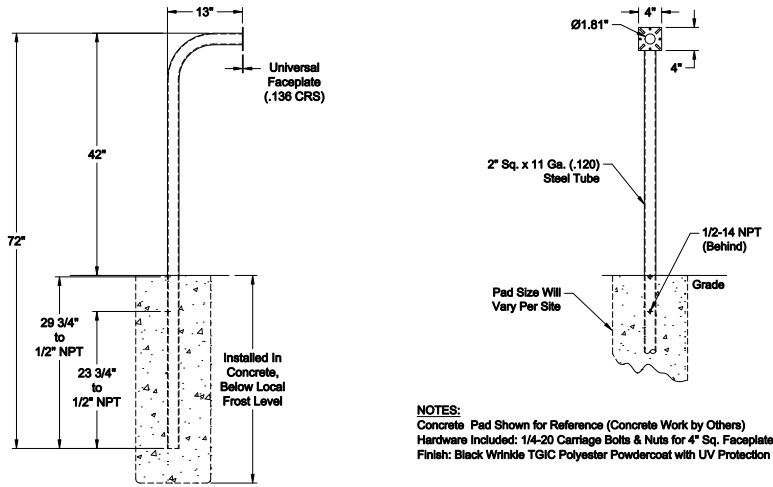

#111-72-IN, GOOSENECK Pedestal - 42" (In-Ground)

#111-42, GOOSENECK Pedestal - 42" (Pad Mounted)

#111-72-D-IN, GOOSENECK Pedestal, Dual - 42" & 72" (In-Ground)

#111-72-D, GOOSENECK Pedestal, Dual - 42" & 72" (Pad Mounted)

NOTICE
THE INFORMATION CONTAINED ON THIS DOCUMENT IS CONFIDENTIAL. ANY DISSEMINATION, UNAPPROVED DISCLOSURE OR COPYING OF THIS INFORMATION IS STRICTLY PROHIBITED.

UNLESS OTHERWISE SPECIFIED DIMENSIONS ARE IN INCHES
ANGLES ± 1°
XX ± .132, XX ± .01, XXX ± .005