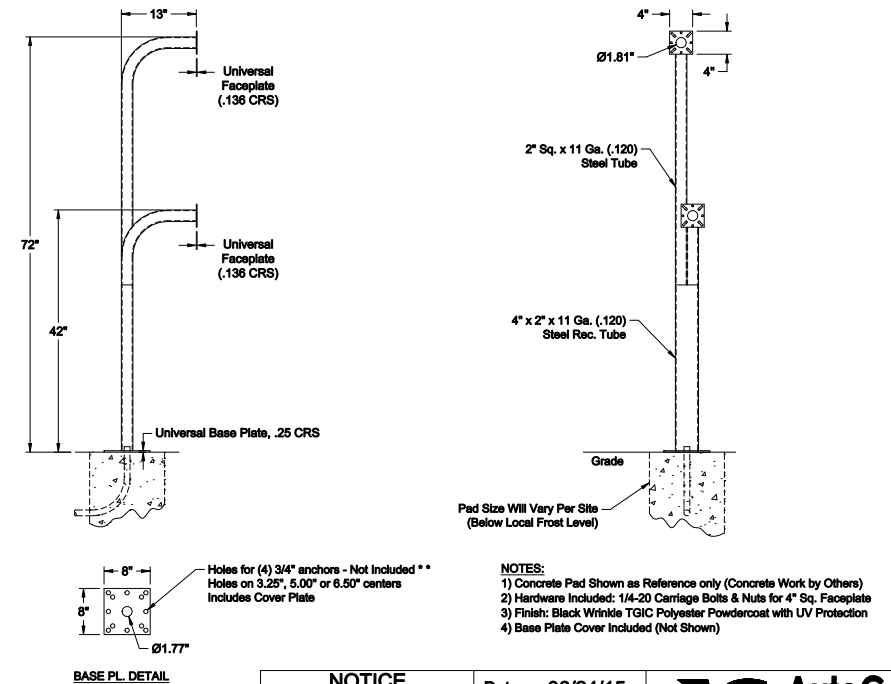

#111-72-IN, GOOSENECK Pedestal - 42" (In-Ground)

#111-42, GOOSENECK Pedestal - 42" (Pad Mounted)

#111-72-D-IN, GOOSENECK Pedestal, Dual - 42" & 72" (In-Ground)

#111-72-D, GOOSENECK Pedestal, Dual - 42" & 72" (Pad Mounted)

NOTICE
THE INFORMATION CONTAINED ON THIS DOCUMENT IS CONFIDENTIAL. ANY DISSEMINATION, UNAPPROVED DISCLOSURE OR COPYING OF THIS INFORMATION IS STRICTLY PROHIBITED.

UNLESS OTHERWISE SPECIFIED DIMENSIONS ARE IN INCHES
ANGLES ± 1°
XX ± .132, XX ± .01, XXX ± .005