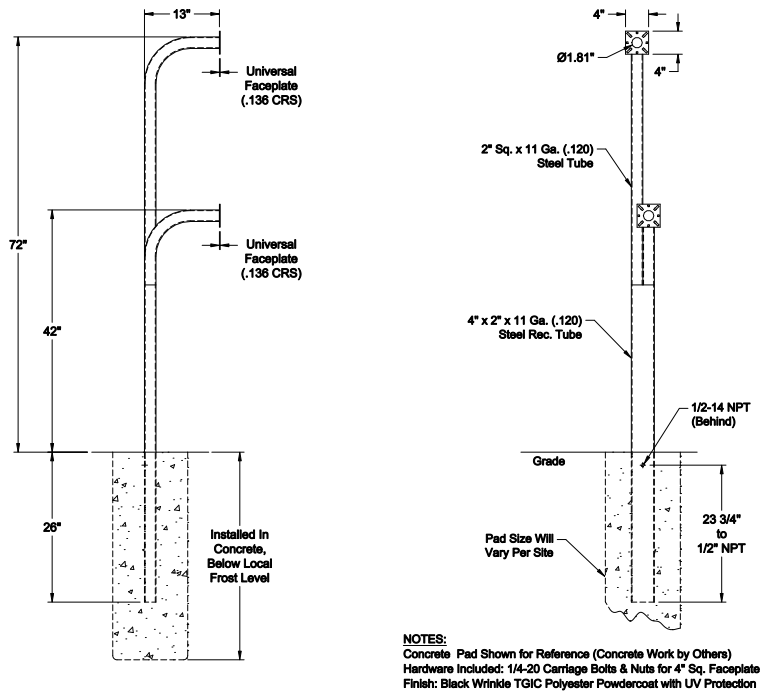

#111-72-IN, GOOSENECK Pedestal - 42" (In-Ground)

#111-42, GOOSENECK Pedestal - 42" (Pad Mounted)

#111-72-D-IN, GOOSENECK Pedestal, Dual - 42" & 72" (In-Ground)

#111-72-D, GOOSENECK Pedestal, Dual - 42" & 72" (Pad Mounted)

NOTICE
THE INFORMATION CONTAINED ON THIS DOCUMENT IS CONFIDENTIAL. ANY DISSEMINATION, UNAPPROVED DISCLOSURE OR COPYING OF THIS INFORMATION IS STRICTLY PROHIBITED.

UNLESS OTHERWISE SPECIFIED DIMENSIONS ARE IN INCHES
ANGLES ± 1°
XX ± .132, XX ± .01, XXX ± .005