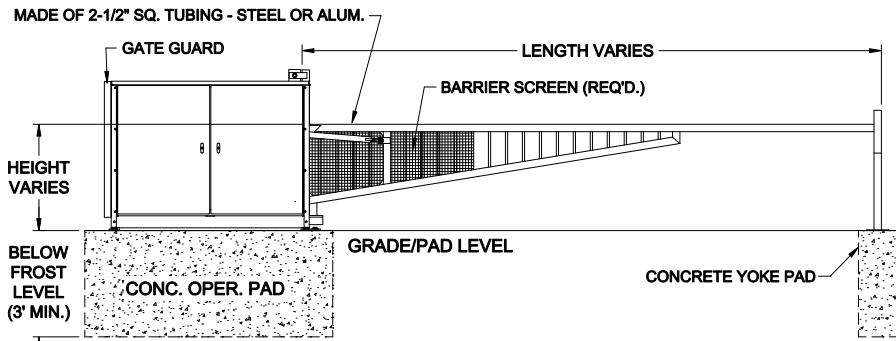

### LEFTHAND - VERTICAL PIVOT GATE (VPG)

PLAN VIEW

### RIGHTHAND - VERTICAL PIVOT GATE (VPG)

PLAN VIEW

ELEVATION VIEW  
VIEWED FROM PRIVATE SIDE

ELEVATION VIEW  
VIEWED FROM PRIVATE SIDE

**NOTES:**

- 1) ALL OF OUR GATES ARE TYPICALLY DRAWN FROM THE PRIVATE SIDE LOOKING OUT.
- 2) LENGTH AND HEIGHT VARIES. CONSULT WITH AUTOGATE SALES FOR MORE INFORMATION.
- 3) SHOWN WITH A PAD MOUNTED BARRACUDA STYLE YOKE (ALSO AVAILABLE IN A POST MOUNT).
- 4) CONTOURS AND CURBS WILL REQUIRE CUSTOM DRAWINGS. (CONSULT WITH AUTOGATE).