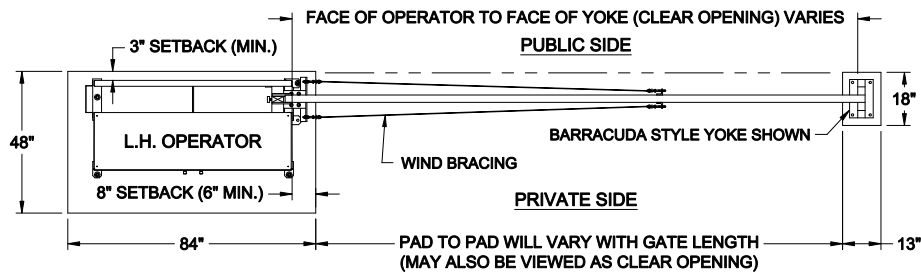

### LEFTHAND - VERTICAL PIVOT GATE (VPG)

PLAN VIEW

### RIGHTHAND - VERTICAL PIVOT GATE (VPG)

PLAN VIEW

ELEVATION VIEW  
VIEWED FROM PRIVATE SIDE

ELEVATION VIEW  
VIEWED FROM PRIVATE SIDE

**NOTES:**

- 1) ALL OF OUR GATES ARE TYPICALLY DRAWN FROM THE PRIVATE SIDE LOOKING OUT.
- 2) LENGTH AND HEIGHT VARIES. CONSULT WITH AUTOGATE SALES FOR MORE INFORMATION.
- 3) SHOWN WITH A PAD MOUNTED BARRACUDA STYLE YOKE (ALSO AVAILABLE IN A POST MOUNT).
- 4) CONTOURS AND CURBS WILL REQUIRE CUSTOM DRAWINGS. (CONSULT WITH AUTOGATE).

**NOTICE**  
THE INFORMATION CONTAINED ON THIS DOCUMENT IS CONFIDENTIAL. ANY DISSEMINATION, UNAPPROVED DISCLOSURE OR COPYING OF THIS INFORMATION IS STRICTLY PROHIBITED.  
UNLESS OTHERWISE SPECIFIED DIMENSIONS ARE IN INCHES  
ANGLES ± 1°  
XX ± 1/32, XX ± .01, XXX ± .005