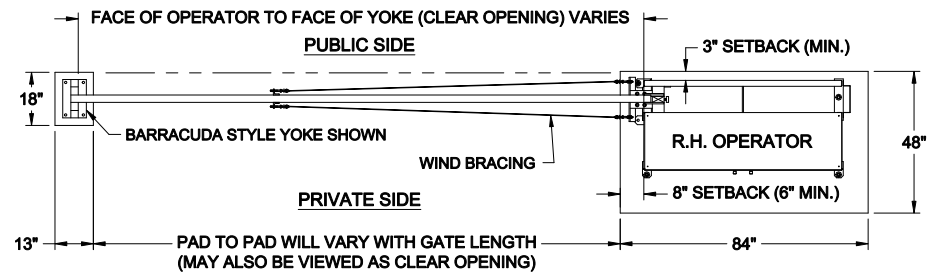

### LEFTHAND - VERTICAL PIVOT GATE (VPG)

PLAN VIEW

### RIGHTHAND - VERTICAL PIVOT GATE (VPG)

PLAN VIEW

ELEVATION VIEW  
VIEWED FROM PRIVATE SIDE

ELEVATION VIEW  
VIEWED FROM PRIVATE SIDE

**NOTES:**

- 1) ALL OF OUR GATES ARE TYPICALLY DRAWN FROM THE PRIVATE SIDE LOOKING OUT.
- 2) LENGTH AND HEIGHT VARIES. CONSULT WITH AUTOGATE SALES FOR MORE INFORMATION.
- 3) SHOWN WITH A PAD MOUNTED BARRACUDA STYLE YOKE (ALSO AVAILABLE IN A POST MOUNT).
- 4) CONTOURS AND CURBS WILL REQUIRE CUSTOM DRAWINGS. (CONSULT WITH AUTOGATE).

**NOTICE**  
THE INFORMATION CONTAINED ON THIS DOCUMENT IS CONFIDENTIAL. ANY DISSEMINATION, UNAPPROVED DISCLOSURE OR COPYING OF THIS INFORMATION IS STRICTLY PROHIBITED.  
UNLESS OTHERWISE SPECIFIED DIMENSIONS ARE IN INCHES  
ANGLES ± 1°  
XX ± 1/32, XX ± .01, XXX ± .005