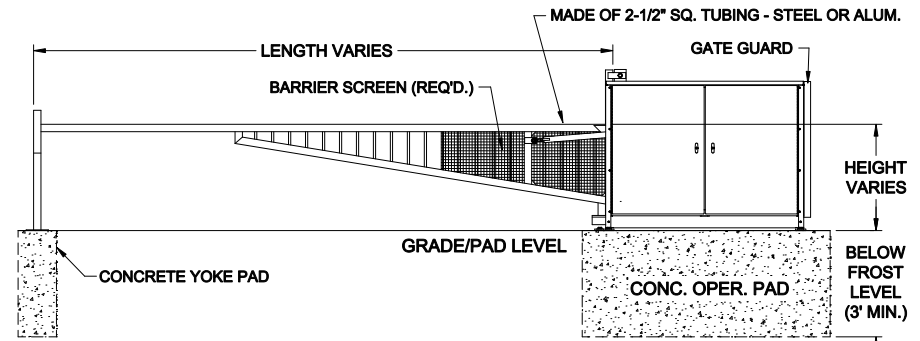

### LEFTHAND - VERTICAL PIVOT GATE (VPG)

PLAN VIEW

### RIGHTHAND - VERTICAL PIVOT GATE (VPG)

PLAN VIEW

ELEVATION VIEW  
VIEWED FROM PRIVATE SIDE

ELEVATION VIEW  
VIEWED FROM PRIVATE SIDE

**NOTES:**

- 1) ALL OF OUR GATES ARE TYPICALLY DRAWN FROM THE PRIVATE SIDE LOOKING OUT.
- 2) LENGTH AND HEIGHT VARIES. CONSULT WITH AUTOGATE SALES FOR MORE INFORMATION.
- 3) SHOWN WITH A PAD MOUNTED BARRACUDA STYLE YOKE (ALSO AVAILABLE IN A POST MOUNT).
- 4) CONTOURS AND CURBS WILL REQUIRE CUSTOM DRAWINGS. (CONSULT WITH AUTOGATE).