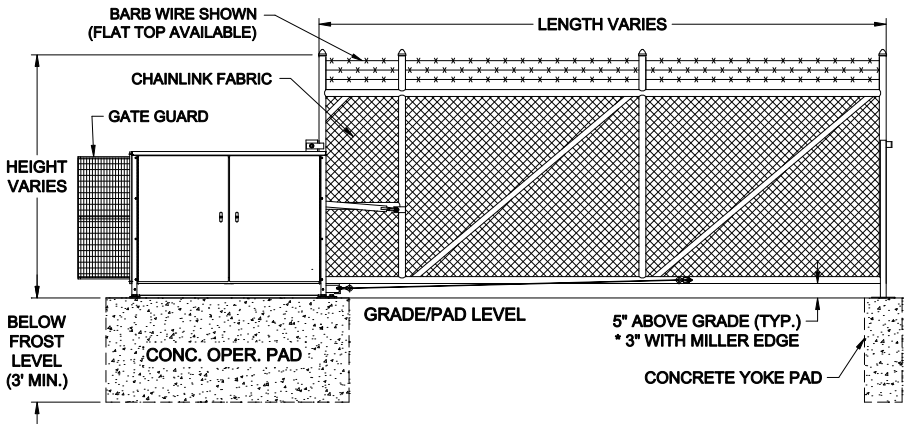

**LEFTHAND - VERTICAL PIVOT GATE (VPG)**

**PLAN VIEW**

**ELEVATION VIEW  
VIEWED FROM PRIVATE SIDE**

**RIGHTHAND - VERTICAL PIVOT GATE (VPG)**

**PLAN VIEW**

**ELEVATION VIEW  
VIEWED FROM PRIVATE SIDE**

**NOTES:**

- 1) ALL OF OUR GATES ARE TYPICALLY DRAWN FROM THE PRIVATE SIDE LOOKING OUT.
- 2) LENGTH AND HEIGHT VARIES, CONSULT WITH AUTOGATE SALES FOR MORE INFORMATION.
- 3) SHOWN WITH STANDARD 5" STYLE "E" YOKE. SEE DRAWING #105 FOR YOKE STYLES.
- 4) CONTOURS AND CURBS WILL REQUIRE CUSTOM DRAWINGS. (CONSULT WITH AUTOGATE).