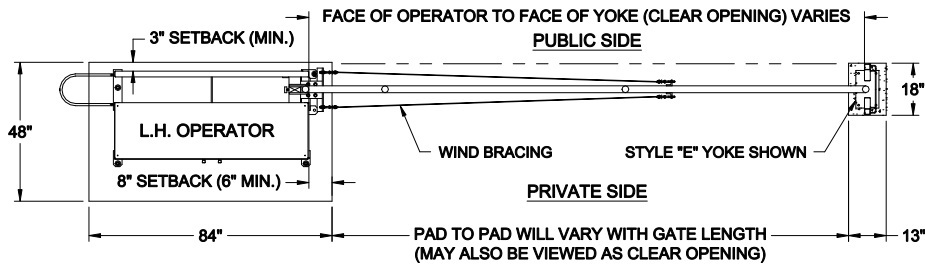

**LEFTHAND - VERTICAL PIVOT GATE (VPG)**

**PLAN VIEW**

**ELEVATION VIEW  
VIEWED FROM PRIVATE SIDE**

**RIGHTHAND - VERTICAL PIVOT GATE (VPG)**

**PLAN VIEW**

**ELEVATION VIEW  
VIEWED FROM PRIVATE SIDE**

**NOTES:**

- 1) ALL OF OUR GATES ARE TYPICALLY DRAWN FROM THE PRIVATE SIDE LOOKING OUT.
- 2) LENGTH AND HEIGHT VARIES, CONSULT WITH AUTOGATE SALES FOR MORE INFORMATION.
- 3) SHOWN WITH STANDARD 5" STYLE "E" YOKE. SEE DRAWING #105 FOR YOKE STYLES.
- 4) CONTOURS AND CURBS WILL REQUIRE CUSTOM DRAWINGS. (CONSULT WITH AUTOGATE).

**DO NOT SCALE**

**NOTICE**  
THE INFORMATION CONTAINED ON THIS DOCUMENT IS CONFIDENTIAL. ANY DISSEMINATION, UNAPPROVED DISCLOSURE OR COPYING OF THIS INFORMATION IS STRICTLY PROHIBITED.  
UNLESS OTHERWISE SPECIFIED DIMENSIONS ARE IN INCHES  
ANGLES ± 1°  
X/X ± 1/32, XX ± .01, XXX ± .005