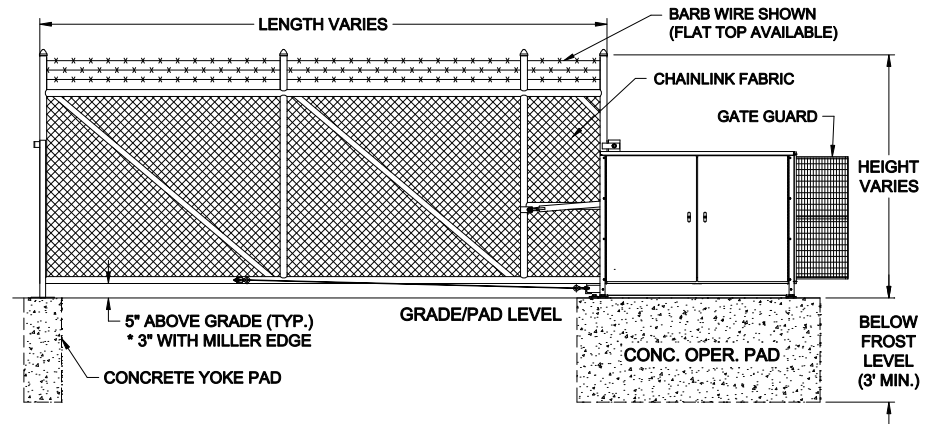

**LEFTHAND - VERTICAL PIVOT GATE (VPG)**

**PLAN VIEW**

**ELEVATION VIEW  
VIEWED FROM PRIVATE SIDE**

**RIGHTHAND - VERTICAL PIVOT GATE (VPG)**

**PLAN VIEW**

**ELEVATION VIEW  
VIEWED FROM PRIVATE SIDE**

**NOTES:**

- 1) ALL OF OUR GATES ARE TYPICALLY DRAWN FROM THE PRIVATE SIDE LOOKING OUT.
- 2) LENGTH AND HEIGHT VARIES, CONSULT WITH AUTOGATE SALES FOR MORE INFORMATION.
- 3) SHOWN WITH STANDARD 5" STYLE "E" YOKE. SEE DRAWING #105 FOR YOKE STYLES.
- 4) CONTOURS AND CURBS WILL REQUIRE CUSTOM DRAWINGS. (CONSULT WITH AUTOGATE).