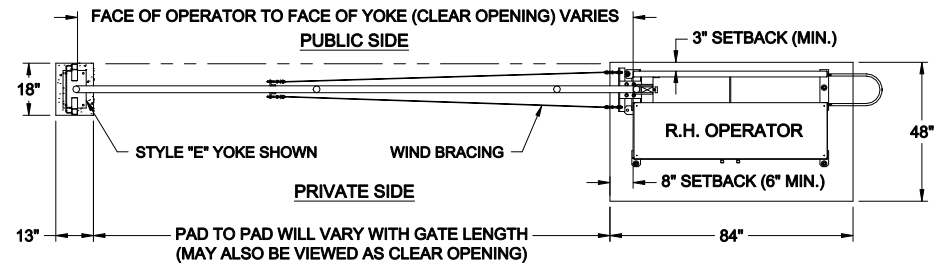

**LEFTHAND - VERTICAL PIVOT GATE (VPG)**

**PLAN VIEW**

**ELEVATION VIEW  
VIEWED FROM PRIVATE SIDE**

**RIGHTHAND - VERTICAL PIVOT GATE (VPG)**

**PLAN VIEW**

**ELEVATION VIEW  
VIEWED FROM PRIVATE SIDE**

**NOTES:**

- 1) ALL OF OUR GATES ARE TYPICALLY DRAWN FROM THE PRIVATE SIDE LOOKING OUT.
- 2) LENGTH AND HEIGHT VARIES, CONSULT WITH AUTOGATE SALES FOR MORE INFORMATION.
- 3) SHOWN WITH STANDARD 5" STYLE "E" YOKE. SEE DRAWING #105 FOR YOKE STYLES.
- 4) CONTOURS AND CURBS WILL REQUIRE CUSTOM DRAWINGS. (CONSULT WITH AUTOGATE).

**DO NOT SCALE**

**NOTICE**  
THE INFORMATION CONTAINED ON THIS DOCUMENT IS CONFIDENTIAL. ANY DISSEMINATION, UNAPPROVED DISCLOSURE OR COPYING OF THIS INFORMATION IS STRICTLY PROHIBITED.  
UNLESS OTHERWISE SPECIFIED DIMENSIONS ARE IN INCHES  
ANGLES ± 1°  
X/X ± 1/32, XX ± .01, XXX ± .005