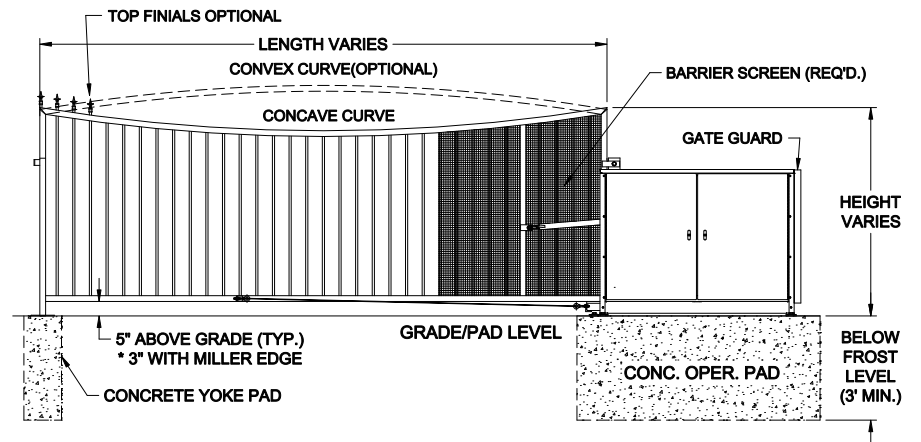

LEFTHAND - VERTICAL PIVOT GATE (VPG)

RIGHTHAND - VERTICAL PIVOT GATE (VPG)

PLAN VIEW

PLAN VIEW

**ELEVATION VIEW
VIEWED FROM PRIVATE SIDE**

**ELEVATION VIEW
VIEWED FROM PRIVATE SIDE**

NOTES:

- 1) ALL OF OUR GATES ARE TYPICALLY DRAWN FROM THE PRIVATE SIDE LOOKING OUT.
- 2) LENGTH AND HEIGHT VARIES, CONSULT WITH AUTOGATE SALES FOR MORE INFORMATION.
- 3) SHOWN WITH STANDARD 5" STYLE "E" YOKE. SEE DRAWING #105 FOR YOKE STYLES.
- 4) CONTOURS AND CURBS WILL REQUIRE CUSTOM DRAWINGS. (CONSULT WITH AUTOGATE).

Rev.:	Description:	Date:	Drn. By:	Ckd. By:
C	COMBINED LEFT AND RIGHT HAND GATES ON ONE PRINT	07/20/16	MKS	KAY
B	VPG WAS VPL & INCREASED BARRIER SCREEN COVERAGE	04/29/15	MKS	DMR
A	UPDATED PRINT - OPERATOR SHOWN MORE ACCURATELY	03/04/13	SLD	MKS

NOTICE
THE INFORMATION CONTAINED ON THIS DOCUMENT IS CONFIDENTIAL. ANY DISSEMINATION, UNAPPROVED DISCLOSURE OR COPYING OF THIS INFORMATION IS STRICTLY PROHIBITED.
UNLESS OTHERWISE SPECIFIED DIMENSIONS ARE IN INCHES
ANGLES ± 1°
XX ± 1/32, XX ± .01, XXX ± .005