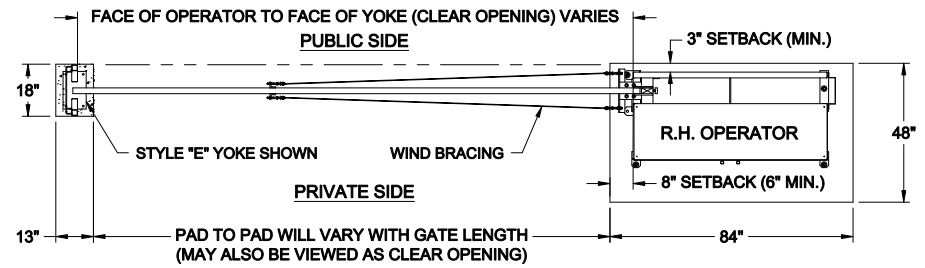

LEFTHAND - VERTICAL PIVOT GATE (VPG)

RIGHTHAND - VERTICAL PIVOT GATE (VPG)

PLAN VIEW

PLAN VIEW

**ELEVATION VIEW
VIEWED FROM PRIVATE SIDE**

**ELEVATION VIEW
VIEWED FROM PRIVATE SIDE**

NOTES:

- 1) ALL OF OUR GATES ARE TYPICALLY DRAWN FROM THE PRIVATE SIDE LOOKING OUT.
- 2) LENGTH AND HEIGHT VARIES, CONSULT WITH AUTOGATE SALES FOR MORE INFORMATION.
- 3) SHOWN WITH STANDARD 5" STYLE "E" YOKE. SEE DRAWING #105 FOR YOKE STYLES.
- 4) CONTOURS AND CURBS WILL REQUIRE CUSTOM DRAWINGS. (CONSULT WITH AUTOGATE).

Rev.:	Description:	Date:	Drn. By:	Ckd. By:
C	COMBINED LEFT AND RIGHT HAND GATES ON ONE PRINT	07/20/16	MKS	KAY
B	VPG WAS VPL & INCREASED BARRIER SCREEN COVERAGE	04/29/15	MKS	DMR
A	UPDATED PRINT - OPERATOR SHOWN MORE ACCURATELY	03/04/13	SLD	MKS

NOTICE
THE INFORMATION CONTAINED ON THIS DOCUMENT IS CONFIDENTIAL. ANY DISSEMINATION, UNAPPROVED DISCLOSURE OR COPYING OF THIS INFORMATION IS STRICTLY PROHIBITED.
UNLESS OTHERWISE SPECIFIED DIMENSIONS ARE IN INCHES
ANGLES ± 1°
XX ± 1/32, XX ± .01, XXX ± .005