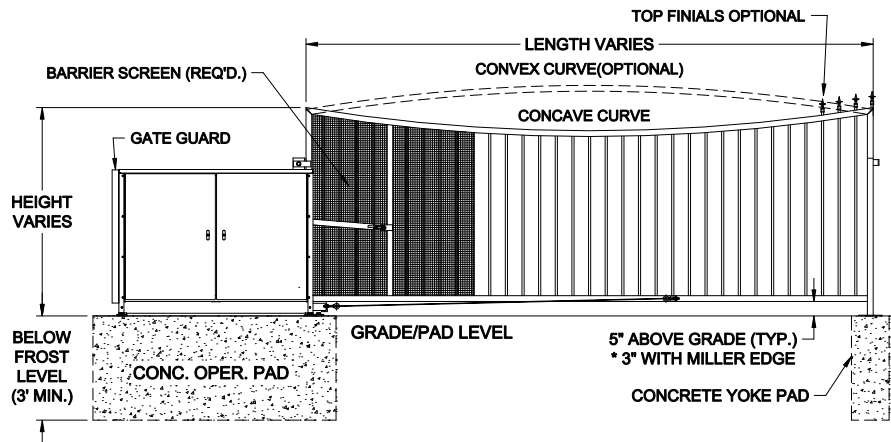

LEFTHAND - VERTICAL PIVOT GATE (VPG)

RIGHTHAND - VERTICAL PIVOT GATE (VPG)

PLAN VIEW

PLAN VIEW

**ELEVATION VIEW
VIEWED FROM PRIVATE SIDE**

**ELEVATION VIEW
VIEWED FROM PRIVATE SIDE**

NOTES:

- 1) ALL OF OUR GATES ARE TYPICALLY DRAWN FROM THE PRIVATE SIDE LOOKING OUT.
- 2) LENGTH AND HEIGHT VARIES, CONSULT WITH AUTOGATE SALES FOR MORE INFORMATION.
- 3) SHOWN WITH STANDARD 5" STYLE "E" YOKE. SEE DRAWING #105 FOR YOKE STYLES.
- 4) CONTOURS AND CURBS WILL REQUIRE CUSTOM DRAWINGS. (CONSULT WITH AUTOGATE).

Rev.:	Description:	Date:	Drn. By:	Ckd. By:
C	COMBINED LEFT AND RIGHT HAND GATES ON ONE PRINT	07/20/16	MKS	KAY
B	VPG WAS VPL & INCREASED BARRIER SCREEN COVERAGE	04/29/15	MKS	DMR
A	UPDATED PRINT - OPERATOR SHOWN MORE ACCURATELY	03/04/13	SLD	MKS

NOTICE
THE INFORMATION CONTAINED ON THIS DOCUMENT IS CONFIDENTIAL. ANY DISSEMINATION, UNAPPROVED DISCLOSURE OR COPYING OF THIS INFORMATION IS STRICTLY PROHIBITED.
UNLESS OTHERWISE SPECIFIED DIMENSIONS ARE IN INCHES
ANGLES ± 1°
XX ± 1/32, XX ± .01, XXX ± .005