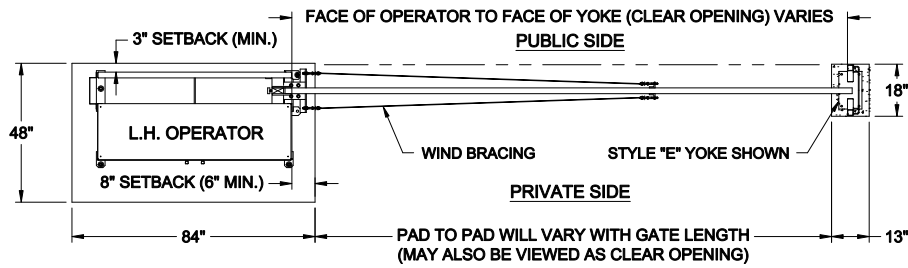

LEFTHAND - VERTICAL PIVOT GATE (VPG)

RIGHTHAND - VERTICAL PIVOT GATE (VPG)

PLAN VIEW

PLAN VIEW

**ELEVATION VIEW
VIEWED FROM PRIVATE SIDE**

**ELEVATION VIEW
VIEWED FROM PRIVATE SIDE**

NOTES:

- 1) ALL OF OUR GATES ARE TYPICALLY DRAWN FROM THE PRIVATE SIDE LOOKING OUT.
- 2) LENGTH AND HEIGHT VARIES, CONSULT WITH AUTOGATE SALES FOR MORE INFORMATION.
- 3) SHOWN WITH STANDARD 5" STYLE "E" YOKE. SEE DRAWING #105 FOR YOKE STYLES.
- 4) CONTOURS AND CURBS WILL REQUIRE CUSTOM DRAWINGS. (CONSULT WITH AUTOGATE).

Rev.:	Description:	Date:	Drn. By:	Ckd. By:
C	COMBINED LEFT AND RIGHT HAND GATES ON ONE PRINT	07/20/16	MKS	KAY
B	VPG WAS VPL & INCREASED BARRIER SCREEN COVERAGE	04/29/15	MKS	DMR
A	UPDATED PRINT - OPERATOR SHOWN MORE ACCURATELY	03/04/13	SLD	MKS

NOTICE
THE INFORMATION CONTAINED ON THIS DOCUMENT IS CONFIDENTIAL. ANY DISSEMINATION, UNAPPROVED DISCLOSURE OR COPYING OF THIS INFORMATION IS STRICTLY PROHIBITED.
UNLESS OTHERWISE SPECIFIED DIMENSIONS ARE IN INCHES
ANGLES ± 1°
XX ± 1/32, XX ± .01, XXX ± .005