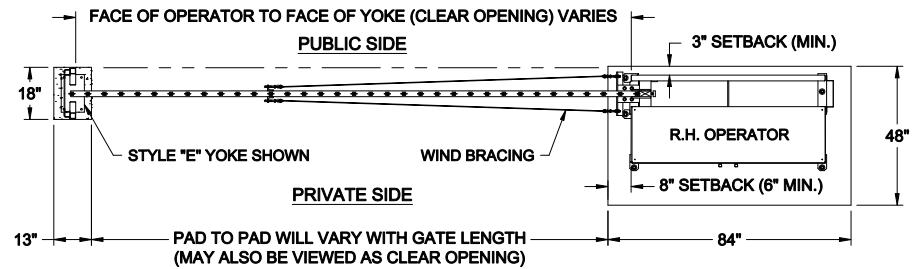

LEFTHAND - VERTICAL PIVOT GATE (VPG)

RIGHTHAND - VERTICAL PIVOT GATE (VPG)

PLAN VIEW

PLAN VIEW

**ELEVATION VIEW
VIEWED FROM PRIVATE SIDE**

**ELEVATION VIEW
VIEWED FROM PRIVATE SIDE**

NOTES:

- 1) ALL OF OUR GATES ARE TYPICALLY DRAWN FROM THE PRIVATE SIDE LOOKING OUT.
- 2) LENGTH AND HEIGHT VARIES, CONSULT WITH AUTOGATE SALES FOR MORE INFORMATION.
- 3) SHOWN WITH STANDARD 5" STYLE "E" YOKE. SEE DRAWING #105 FOR YOKE STYLES.
- 4) CONTOURS AND CURBS WILL REQUIRE CUSTOM DRAWINGS. (CONSULT WITH AUTOGATE).

Rev.:	Description:	Date:	Drn. By:	Ckd. By:
C	COMBINED LEFT AND RIGHT HAND GATES ON ONE PRINT	07/20/16	MKS	KAY
B	VPG WAS VPL & INCREASED BARRIER SCREEN COVERAGE	04/29/15	MKS	DMR
A	UPDATED PRINT - OPERATOR SHOWN MORE ACCURATELY	03/04/13	SLD	MKS

NOTICE
THE INFORMATION CONTAINED ON THIS DOCUMENT IS CONFIDENTIAL. ANY DISSEMINATION, UNAPPROVED DISCLOSURE OR COPYING OF THIS INFORMATION IS STRICTLY PROHIBITED.
UNLESS OTHERWISE SPECIFIED DIMENSIONS ARE IN INCHES
ANGLES ± 1°
XX ± 1/32, XX ± .01, XXX ± .005