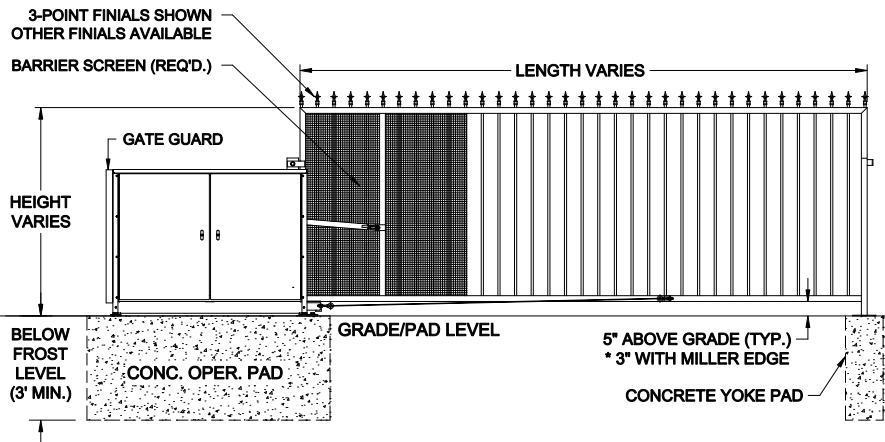

LEFTHAND - VERTICAL PIVOT GATE (VPG)

RIGHTHAND - VERTICAL PIVOT GATE (VPG)

PLAN VIEW

PLAN VIEW

**ELEVATION VIEW
VIEWED FROM PRIVATE SIDE**

**ELEVATION VIEW
VIEWED FROM PRIVATE SIDE**

NOTES:

- 1) ALL OF OUR GATES ARE TYPICALLY DRAWN FROM THE PRIVATE SIDE LOOKING OUT.
- 2) LENGTH AND HEIGHT VARIES, CONSULT WITH AUTOGATE SALES FOR MORE INFORMATION.
- 3) SHOWN WITH STANDARD 5" STYLE "E" YOKE. SEE DRAWING #105 FOR YOKE STYLES.
- 4) CONTOURS AND CURBS WILL REQUIRE CUSTOM DRAWINGS. (CONSULT WITH AUTOGATE).

Rev.:	Description:	Date:	Drn. By:	Ckd. By:
C	COMBINED LEFT AND RIGHT HAND GATES ON ONE PRINT	07/20/16	MKS	KAY
B	VPG WAS VPL & INCREASED BARRIER SCREEN COVERAGE	04/29/15	MKS	DMR
A	UPDATED PRINT - OPERATOR SHOWN MORE ACCURATELY	03/04/13	SLD	MKS

NOTICE
THE INFORMATION CONTAINED ON THIS DOCUMENT IS CONFIDENTIAL. ANY DISSEMINATION, UNAPPROVED DISCLOSURE OR COPYING OF THIS INFORMATION IS STRICTLY PROHIBITED.
UNLESS OTHERWISE SPECIFIED DIMENSIONS ARE IN INCHES
ANGLES ± 1°
XX ± 1/32, XX ± .01, XXX ± .005