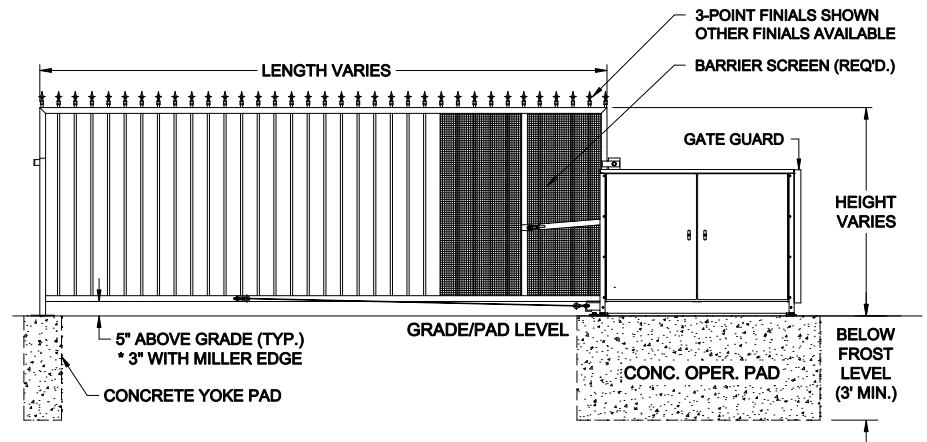

LEFTHAND - VERTICAL PIVOT GATE (VPG)

RIGHTHAND - VERTICAL PIVOT GATE (VPG)

PLAN VIEW

PLAN VIEW

**ELEVATION VIEW
VIEWED FROM PRIVATE SIDE**

**ELEVATION VIEW
VIEWED FROM PRIVATE SIDE**

NOTES:

- 1) ALL OF OUR GATES ARE TYPICALLY DRAWN FROM THE PRIVATE SIDE LOOKING OUT.
- 2) LENGTH AND HEIGHT VARIES, CONSULT WITH AUTOGATE SALES FOR MORE INFORMATION.
- 3) SHOWN WITH STANDARD 5" STYLE "E" YOKE. SEE DRAWING #105 FOR YOKE STYLES.
- 4) CONTOURS AND CURBS WILL REQUIRE CUSTOM DRAWINGS. (CONSULT WITH AUTOGATE).

Rev.:	Description:	Date:	Drn. By:	Ckd. By:
C	COMBINED LEFT AND RIGHT HAND GATES ON ONE PRINT	07/20/16	MKS	KAY
B	VPG WAS VPL & INCREASED BARRIER SCREEN COVERAGE	04/29/15	MKS	DMR
A	UPDATED PRINT - OPERATOR SHOWN MORE ACCURATELY	03/04/13	SLD	MKS

NOTICE
THE INFORMATION CONTAINED ON THIS DOCUMENT IS CONFIDENTIAL. ANY DISSEMINATION, UNAPPROVED DISCLOSURE OR COPYING OF THIS INFORMATION IS STRICTLY PROHIBITED.
UNLESS OTHERWISE SPECIFIED DIMENSIONS ARE IN INCHES
ANGLES ± 1°
XX ± 1/32, XX ± .01, XXX ± .005