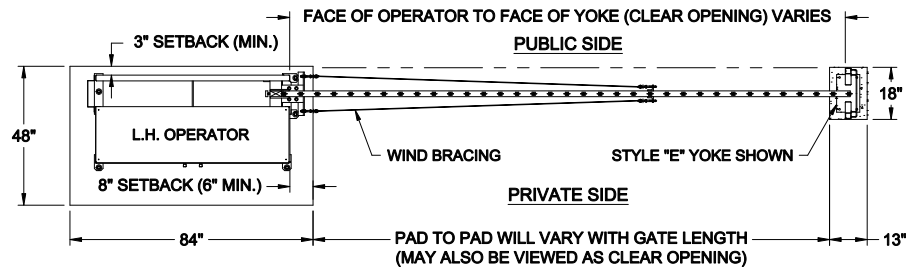

LEFTHAND - VERTICAL PIVOT GATE (VPG)

RIGHTHAND - VERTICAL PIVOT GATE (VPG)

PLAN VIEW

PLAN VIEW

**ELEVATION VIEW
VIEWED FROM PRIVATE SIDE**

**ELEVATION VIEW
VIEWED FROM PRIVATE SIDE**

NOTES:

- 1) ALL OF OUR GATES ARE TYPICALLY DRAWN FROM THE PRIVATE SIDE LOOKING OUT.
- 2) LENGTH AND HEIGHT VARIES, CONSULT WITH AUTOGATE SALES FOR MORE INFORMATION.
- 3) SHOWN WITH STANDARD 5" STYLE "E" YOKE. SEE DRAWING #105 FOR YOKE STYLES.
- 4) CONTOURS AND CURBS WILL REQUIRE CUSTOM DRAWINGS. (CONSULT WITH AUTOGATE).

Rev.:	Description:	Date:	Drn. By:	Ckd. By:
C	COMBINED LEFT AND RIGHT HAND GATES ON ONE PRINT	07/20/16	MKS	KAY
B	VPG WAS VPL & INCREASED BARRIER SCREEN COVERAGE	04/29/15	MKS	DMR
A	UPDATED PRINT - OPERATOR SHOWN MORE ACCURATELY	03/04/13	SLD	MKS

NOTICE
THE INFORMATION CONTAINED ON THIS DOCUMENT IS CONFIDENTIAL. ANY DISSEMINATION, UNAPPROVED DISCLOSURE OR COPYING OF THIS INFORMATION IS STRICTLY PROHIBITED.
UNLESS OTHERWISE SPECIFIED DIMENSIONS ARE IN INCHES
ANGLES ± 1°
XX ± 1/32, XX ± .01, XXX ± .005