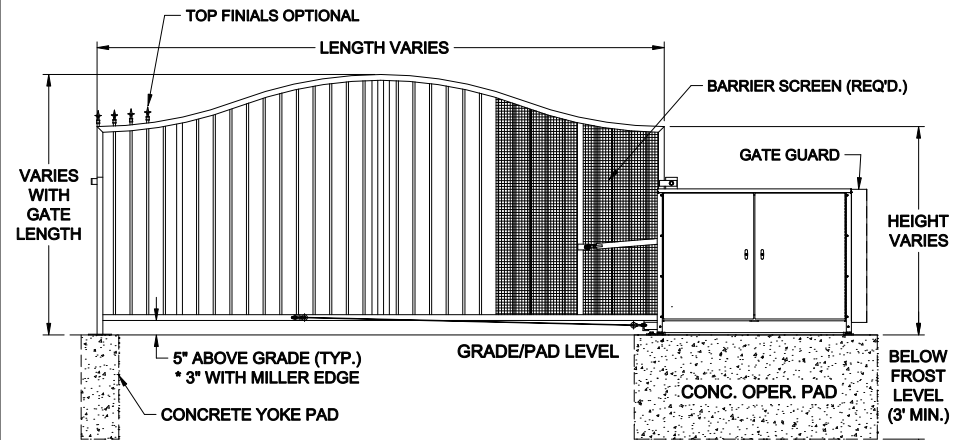

LEFTHAND - VERTICAL PIVOT GATE (VPG)

PLAN VIEW

RIGHTHAND - VERTICAL PIVOT GATE (VPG)

PLAN VIEW

**ELEVATION VIEW
VIEWED FROM PRIVATE SIDE**

**ELEVATION VIEW
VIEWED FROM PRIVATE SIDE**

NOTES:

- 1) ALL OF OUR GATES ARE TYPICALLY DRAWN FROM THE PRIVATE SIDE LOOKING OUT.
- 2) LENGTH AND HEIGHT VARIES, CONSULT WITH AUTOGATE SALES FOR MORE INFORMATION.
- 3) SHOWN WITH STANDARD 5" STYLE "E" YOKE. SEE DRAWING #105 FOR YOKE STYLES.
- 4) CONTOURS AND CURBS WILL REQUIRE CUSTOM DRAWINGS. (CONSULT WITH AUTOGATE).

Rev.:	Description:	Date:	Drn. By:	Ckd. By:
C	COMBINED LEFT AND RIGHT HAND GATES ON ONE PRINT	07/20/16	MKS	KAY
B	VPG WAS VPL & INCREASED BARRIER SCREEN COVERAGE	04/29/15	MKS	DMR
A	UPDATED PRINT - OPERATOR SHOWN MORE ACCURATELY	03/04/13	SLD	MKS

DO NOT SCALE

NOTICE
THE INFORMATION CONTAINED ON THIS DOCUMENT IS CONFIDENTIAL. ANY DISSEMINATION, UNAPPROVED DISCLOSURE OR COPYING OF THIS INFORMATION IS STRICTLY PROHIBITED.

UNLESS OTHERWISE SPECIFIED DIMENSIONS ARE IN INCHES
ANGLES ± 1°
XX ± 1/32, XX ± .01, XXX ± .005