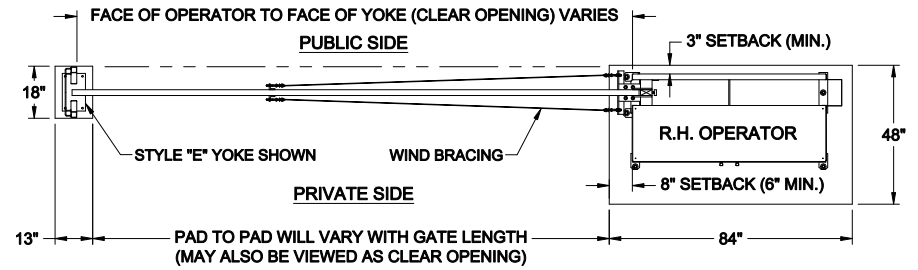

LEFTHAND - VERTICAL PIVOT GATE (VPG)

PLAN VIEW

RIGHTHAND - VERTICAL PIVOT GATE (VPG)

PLAN VIEW

**ELEVATION VIEW
VIEWED FROM PRIVATE SIDE**

**ELEVATION VIEW
VIEWED FROM PRIVATE SIDE**

NOTES:

- 1) ALL OF OUR GATES ARE TYPICALLY DRAWN FROM THE PRIVATE SIDE LOOKING OUT.
- 2) LENGTH AND HEIGHT VARIES, CONSULT WITH AUTOGATE SALES FOR MORE INFORMATION.
- 3) SHOWN WITH STANDARD 5" STYLE "E" YOKE. SEE DRAWING #105 FOR YOKE STYLES.
- 4) CONTOURS AND CURBS WILL REQUIRE CUSTOM DRAWINGS. (CONSULT WITH AUTOGATE).

Rev.:	Description:	Date:	Drn. By:	Ckd. By:
C	COMBINED LEFT AND RIGHT HAND GATES ON ONE PRINT	07/20/16	MKS	KAY
B	VPG WAS VPL & INCREASED BARRIER SCREEN COVERAGE	04/29/15	MKS	DMR
A	UPDATED PRINT - OPERATOR SHOWN MORE ACCURATELY	03/04/13	SLD	MKS

DO NOT SCALE

NOTICE
THE INFORMATION CONTAINED ON THIS DOCUMENT IS CONFIDENTIAL. ANY DISSEMINATION, UNAPPROVED DISCLOSURE OR COPYING OF THIS INFORMATION IS STRICTLY PROHIBITED.

UNLESS OTHERWISE SPECIFIED DIMENSIONS ARE IN INCHES
ANGLES ± 1°
XX ± 1/32, XX ± .01, XXX ± .005