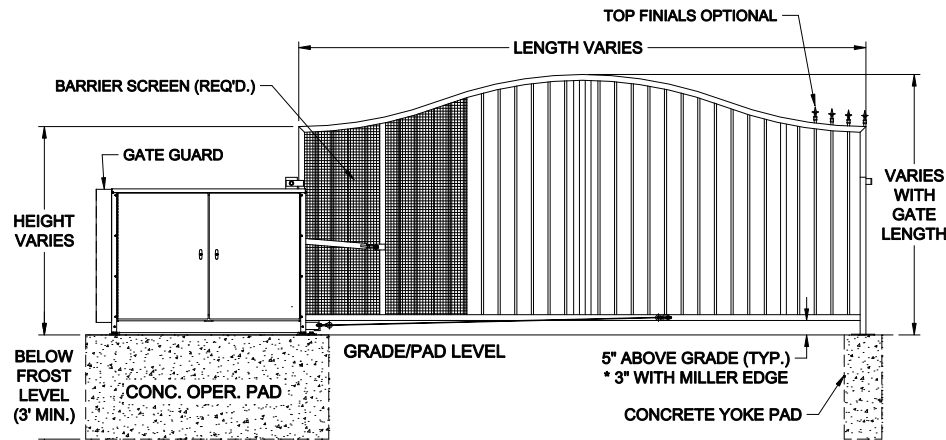

LEFTHAND - VERTICAL PIVOT GATE (VPG)

PLAN VIEW

RIGHTHAND - VERTICAL PIVOT GATE (VPG)

PLAN VIEW

**ELEVATION VIEW
VIEWED FROM PRIVATE SIDE**

**ELEVATION VIEW
VIEWED FROM PRIVATE SIDE**

NOTES:

- 1) ALL OF OUR GATES ARE TYPICALLY DRAWN FROM THE PRIVATE SIDE LOOKING OUT.
- 2) LENGTH AND HEIGHT VARIES, CONSULT WITH AUTOGATE SALES FOR MORE INFORMATION.
- 3) SHOWN WITH STANDARD 5" STYLE "E" YOKE. SEE DRAWING #105 FOR YOKE STYLES.
- 4) CONTOURS AND CURBS WILL REQUIRE CUSTOM DRAWINGS. (CONSULT WITH AUTOGATE).

Rev.:	Description:	Date:	Drn. By:	Ckd. By:
C	COMBINED LEFT AND RIGHT HAND GATES ON ONE PRINT	07/20/16	MKS	KAY
B	VPG WAS VPL & INCREASED BARRIER SCREEN COVERAGE	04/29/15	MKS	DMR
A	UPDATED PRINT - OPERATOR SHOWN MORE ACCURATELY	03/04/13	SLD	MKS

DO NOT SCALE

NOTICE
THE INFORMATION CONTAINED ON THIS DOCUMENT IS CONFIDENTIAL. ANY DISSEMINATION, UNAPPROVED DISCLOSURE OR COPYING OF THIS INFORMATION IS STRICTLY PROHIBITED.

UNLESS OTHERWISE SPECIFIED DIMENSIONS ARE IN INCHES
ANGLES ± 1°
XX ± 1/32, XX ± .01, XXX ± .005