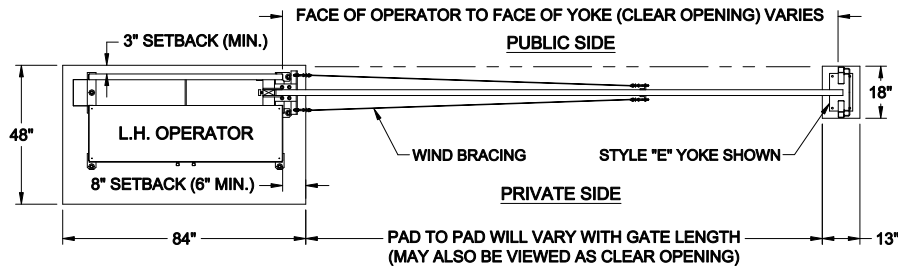

LEFTHAND - VERTICAL PIVOT GATE (VPG)

PLAN VIEW

RIGHTHAND - VERTICAL PIVOT GATE (VPG)

PLAN VIEW

**ELEVATION VIEW
VIEWED FROM PRIVATE SIDE**

**ELEVATION VIEW
VIEWED FROM PRIVATE SIDE**

NOTES:

- 1) ALL OF OUR GATES ARE TYPICALLY DRAWN FROM THE PRIVATE SIDE LOOKING OUT.
- 2) LENGTH AND HEIGHT VARIES, CONSULT WITH AUTOGATE SALES FOR MORE INFORMATION.
- 3) SHOWN WITH STANDARD 5" STYLE "E" YOKE. SEE DRAWING #105 FOR YOKE STYLES.
- 4) CONTOURS AND CURBS WILL REQUIRE CUSTOM DRAWINGS. (CONSULT WITH AUTOGATE).

Rev.:	Description:	Date:	Drn. By:	Ckd. By:
C	COMBINED LEFT AND RIGHT HAND GATES ON ONE PRINT	07/20/16	MKS	KAY
B	VPG WAS VPL & INCREASED BARRIER SCREEN COVERAGE	04/29/15	MKS	DMR
A	UPDATED PRINT - OPERATOR SHOWN MORE ACCURATELY	03/04/13	SLD	MKS

DO NOT SCALE

NOTICE
THE INFORMATION CONTAINED ON THIS DOCUMENT IS CONFIDENTIAL. ANY DISSEMINATION, UNAPPROVED DISCLOSURE OR COPYING OF THIS INFORMATION IS STRICTLY PROHIBITED.

UNLESS OTHERWISE SPECIFIED DIMENSIONS ARE IN INCHES
ANGLES ± 1°
XX ± 1/32, XX ± .01, XXX ± .005