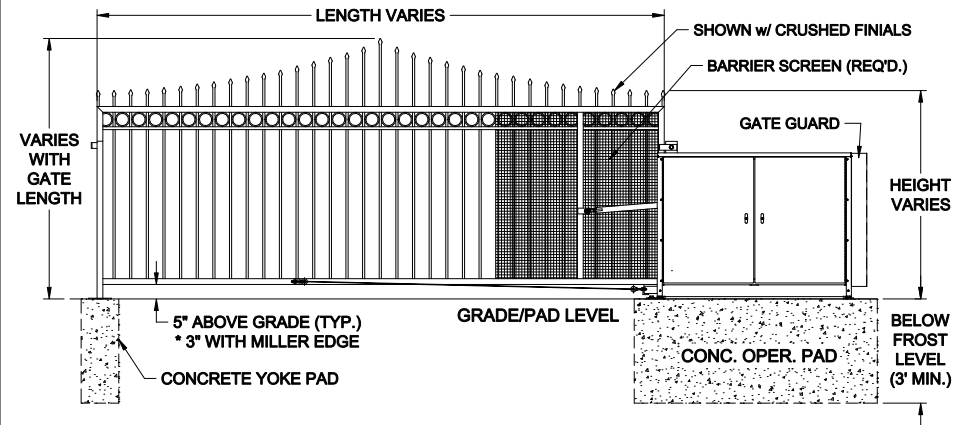

LEFTHAND - VERTICAL PIVOT GATE (VPG)

PLAN VIEW

RIGHTHAND - VERTICAL PIVOT GATE (VPG)

PLAN VIEW

**ELEVATION VIEW
VIEWED FROM PRIVATE SIDE**

**ELEVATION VIEW
VIEWED FROM PRIVATE SIDE**

NOTES:

- 1) ALL OF OUR GATES ARE TYPICALLY DRAWN FROM THE PRIVATE SIDE LOOKING OUT.
- 2) LENGTH AND HEIGHT VARIES, CONSULT WITH AUTOGATE SALES FOR MORE INFORMATION.
- 3) SHOWN WITH STANDARD 5" STYLE "E" YOKE. SEE DRAWING #105 FOR YOKE STYLES.
- 4) CONTOURS AND CURBS WILL REQUIRE CUSTOM DRAWINGS. (CONSULT WITH AUTOGATE).

Rev.:	Description:	Date:	Drn. By:	Ckd. By:
C	COMBINED LEFT AND RIGHT HAND GATES ON ONE PRINT	07/20/16	MKS	KAY
B	VPG WAS VPL & INCREASED BARRIER SCREEN COVERAGE	04/29/15	MKS	DMR
A	UPDATED PRINT - OPERATOR SHOWN MORE ACCURATELY	03/04/13	SLD	MKS