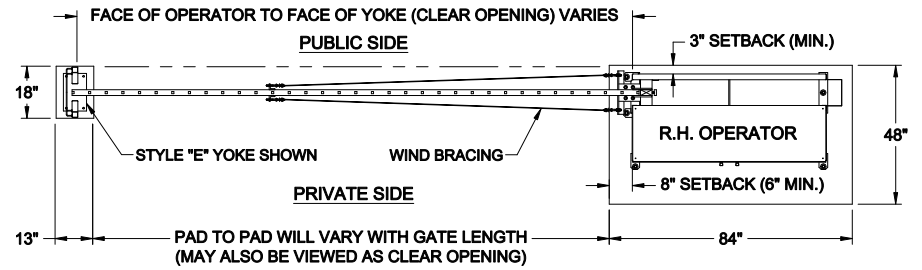

LEFTHAND - VERTICAL PIVOT GATE (VPG)

PLAN VIEW

RIGHTHAND - VERTICAL PIVOT GATE (VPG)

PLAN VIEW

**ELEVATION VIEW
VIEWED FROM PRIVATE SIDE**

**ELEVATION VIEW
VIEWED FROM PRIVATE SIDE**

NOTES:

- 1) ALL OF OUR GATES ARE TYPICALLY DRAWN FROM THE PRIVATE SIDE LOOKING OUT.
- 2) LENGTH AND HEIGHT VARIES, CONSULT WITH AUTOGATE SALES FOR MORE INFORMATION.
- 3) SHOWN WITH STANDARD 5" STYLE "E" YOKE. SEE DRAWING #105 FOR YOKE STYLES.
- 4) CONTOURS AND CURBS WILL REQUIRE CUSTOM DRAWINGS. (CONSULT WITH AUTOGATE).

Rev.:	Description:	Date:	Drn. By:	Ckd. By:
C	COMBINED LEFT AND RIGHT HAND GATES ON ONE PRINT	07/20/16	MKS	KAY
B	VPG WAS VPL & INCREASED BARRIER SCREEN COVERAGE	04/29/15	MKS	DMR
A	UPDATED PRINT - OPERATOR SHOWN MORE ACCURATELY	03/04/13	SLD	MKS

NOTICE
THE INFORMATION CONTAINED ON THIS DOCUMENT IS CONFIDENTIAL. ANY DISSEMINATION, UNAPPROVED DISCLOSURE OR COPYING OF THIS INFORMATION IS STRICTLY PROHIBITED.
UNLESS OTHERWISE SPECIFIED DIMENSIONS ARE IN INCHES
ANGLES ± 1°
XX ± 1/32, XX ± .01, XXX ± .005