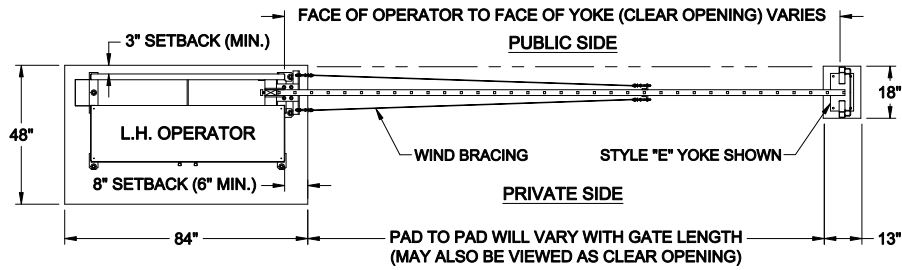

LEFTHAND - VERTICAL PIVOT GATE (VPG)

PLAN VIEW

RIGHTHAND - VERTICAL PIVOT GATE (VPG)

PLAN VIEW

**ELEVATION VIEW
VIEWED FROM PRIVATE SIDE**

**ELEVATION VIEW
VIEWED FROM PRIVATE SIDE**

NOTES:

- 1) ALL OF OUR GATES ARE TYPICALLY DRAWN FROM THE PRIVATE SIDE LOOKING OUT.
- 2) LENGTH AND HEIGHT VARIES, CONSULT WITH AUTOGATE SALES FOR MORE INFORMATION.
- 3) SHOWN WITH STANDARD 5" STYLE "E" YOKE. SEE DRAWING #105 FOR YOKE STYLES.
- 4) CONTOURS AND CURBS WILL REQUIRE CUSTOM DRAWINGS. (CONSULT WITH AUTOGATE).

Rev.:	Description:	Date:	Drn. By:	Ckd. By:
C	COMBINED LEFT AND RIGHT HAND GATES ON ONE PRINT	07/20/16	MKS	KAY
B	VPG WAS VPL & INCREASED BARRIER SCREEN COVERAGE	04/29/15	MKS	DMR
A	UPDATED PRINT - OPERATOR SHOWN MORE ACCURATELY	03/04/13	SLD	MKS

NOTICE
THE INFORMATION CONTAINED ON THIS DOCUMENT IS CONFIDENTIAL. ANY DISSEMINATION, UNAPPROVED DISCLOSURE OR COPYING OF THIS INFORMATION IS STRICTLY PROHIBITED.
UNLESS OTHERWISE SPECIFIED DIMENSIONS ARE IN INCHES
ANGLES ± 1°
XX ± 1/32, XX ± .01, XXX ± .005