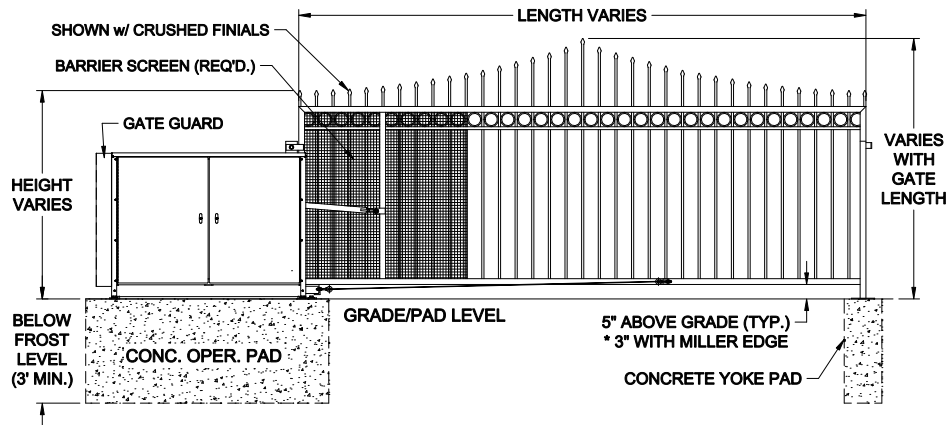

LEFTHAND - VERTICAL PIVOT GATE (VPG)

PLAN VIEW

RIGHTHAND - VERTICAL PIVOT GATE (VPG)

PLAN VIEW

**ELEVATION VIEW
VIEWED FROM PRIVATE SIDE**

**ELEVATION VIEW
VIEWED FROM PRIVATE SIDE**

NOTES:

- 1) ALL OF OUR GATES ARE TYPICALLY DRAWN FROM THE PRIVATE SIDE LOOKING OUT.
- 2) LENGTH AND HEIGHT VARIES, CONSULT WITH AUTOGATE SALES FOR MORE INFORMATION.
- 3) SHOWN WITH STANDARD 5" STYLE "E" YOKE. SEE DRAWING #105 FOR YOKE STYLES.
- 4) CONTOURS AND CURBS WILL REQUIRE CUSTOM DRAWINGS. (CONSULT WITH AUTOGATE).

Rev.:	Description:	Date:	Drn. By:	Ckd. By:
C	COMBINED LEFT AND RIGHT HAND GATES ON ONE PRINT	07/20/16	MKS	KAY
B	VPG WAS VPL & INCREASED BARRIER SCREEN COVERAGE	04/29/15	MKS	DMR
A	UPDATED PRINT - OPERATOR SHOWN MORE ACCURATELY	03/04/13	SLD	MKS

NOTICE
THE INFORMATION CONTAINED ON THIS DOCUMENT IS CONFIDENTIAL. ANY DISSEMINATION, UNAPPROVED DISCLOSURE OR COPYING OF THIS INFORMATION IS STRICTLY PROHIBITED.
UNLESS OTHERWISE SPECIFIED DIMENSIONS ARE IN INCHES
ANGLES ± 1°
XX ± 1/32, XX ± .01, XXX ± .005